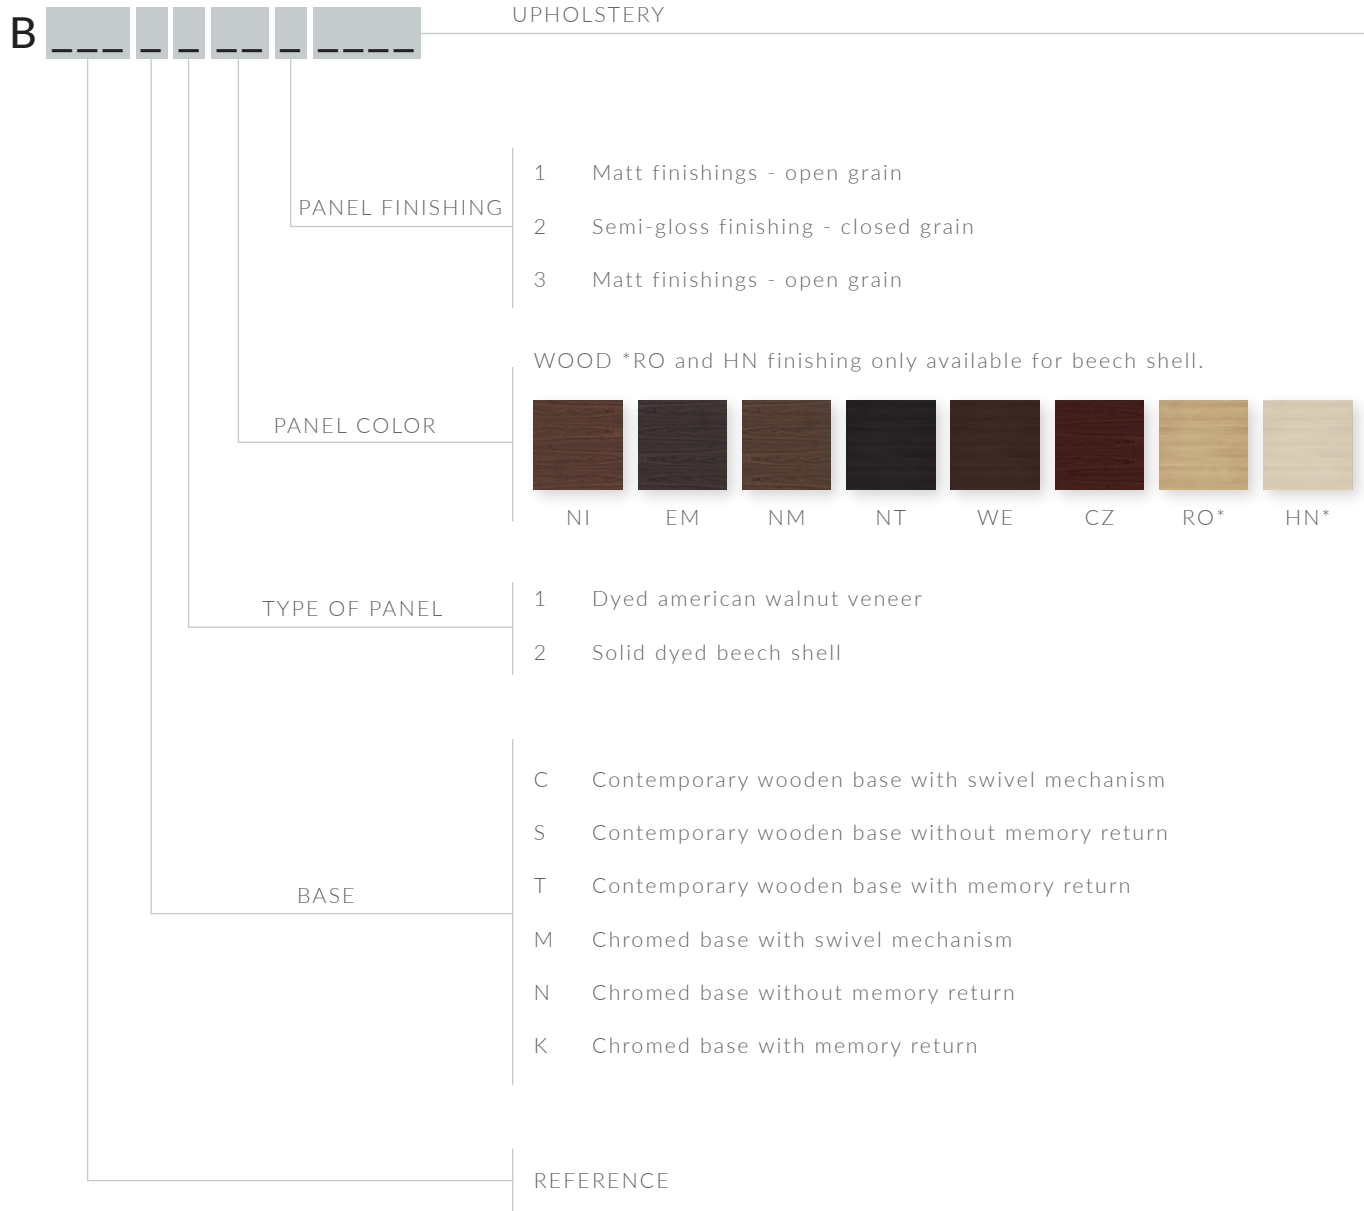

CODIFICATION