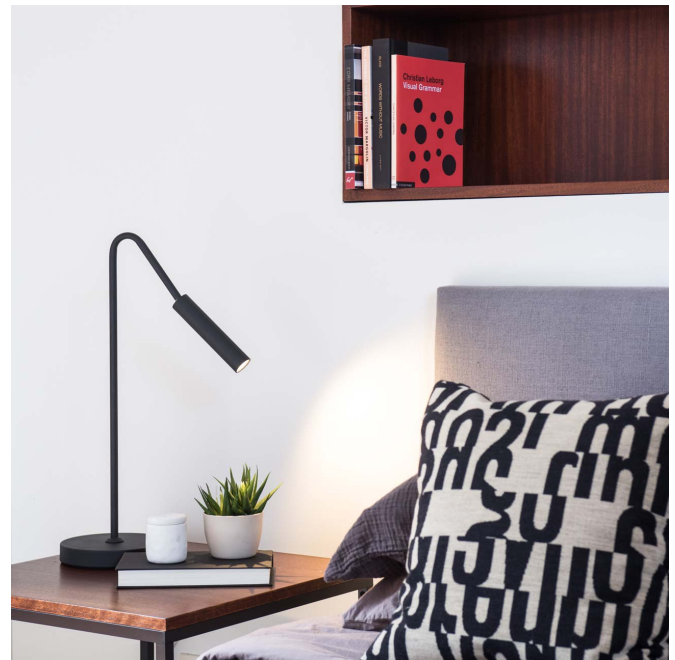

Spotlight Task Table Lamp, Matte Black

By Nova of California

Details

- Featuring LED light, this lamp is perfect to reduce eye strain at a desk or workstation.
- Functional & adjustable task light
- USB port - Easy access to charge your phone or other devices.
- Long lasting, energy efficient, LED illumination excellent for reading
- Adjustable to put the right amount of light right where you want it.
- Classic Contemporary design and LED technology.
- 1 x LED Bulb Included

All Specifications

Weight	4 lbs
Dimensions	7 x 7 x 22 in
Body Material	Steel
Body Finish / Colour	Matte Black
Base Material	Steel
Base Finish / Color	Matte Black
Base Length Width	7"
Base Height	2"
Shade Top Dimension	1.25
Shade Bottom Dimension	1.25
Shade Vertical Height	6
Shade Material	Steel
Shade Finish/Color	Matte Black
Shade Shape	Cylinder
Type of Bulb Included	LED
# of Bulbs	N/A
Bulb Base Type	N/A
Bulb Wattage	5W
Voltage	120
# of Sockets	n/a
Switch Type	On/Off
Switch Location	Base
Cord Color	Black
Cord Length	6
Certificate	ETL
Assembly Required?	Yes
Bulb Included	Yes

Additional Details

Product URL:

<https://novaofcalifornia.com/product/spotlight-table-lamp/>

Notes:

Prepared by:

Prepared for:

Project:

Room:

Placement:

Approval: