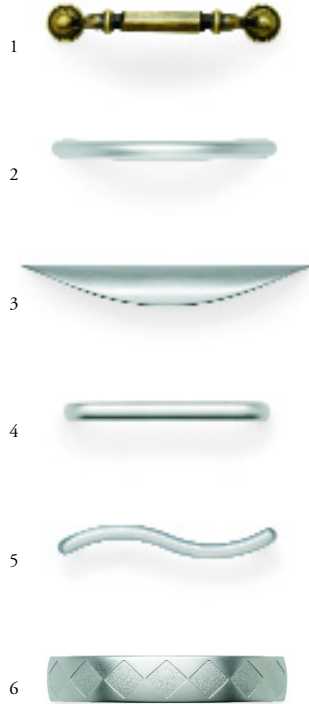

Freedom is offered in 11 standard finishes and walnut, cherry or maple wood species.

SERENGETI & FREEDOM

Freedom Executive "U" Unit.

Freedom Storage Hutch with glass doors and adjustable shelves.

Shown (at left) in Amber Cherry with Knife edge and nickel Arc pulls.