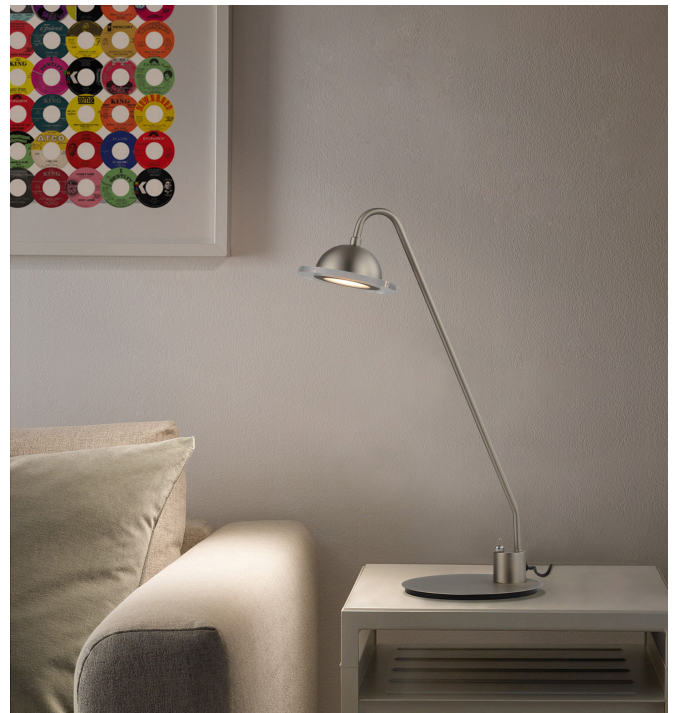

Laurel Accent Table Lamp, Satin Nickel

By Nova of California

Details

- Long-lasting, energy-efficient, LED illumination excellent for reading
- Adjustable to put the right amount of light right where you want it. Reduces eye strain
- The switch is a single on/off switch.
- Integrated LED light included. Does not require any additional bulb
- Comes with a 72" cord for easy plug-in

All Specifications

Weight	2 lbs
Dimensions	7 x 11 x 20 in
Body Material	Steel
Body Finish / Colour	Satin Nickel
Base Material	Steel
Base Finish / Color	Matte Black
Base Length Width	7"
Base Height	1"
Shade Top Dimension	5
Shade Bottom Dimension	5
Shade Vertical Height	3"
Shade Material	Steel
Shade Finish/Color	Matte Black
Shade Shape	Round
Type of Bulb Included	LED
# of Bulbs	1
Bulb Base Type	LED
Bulb Wattage	4
Voltage	120
# of Sockets	1
Switch Type	On/Off
Switch Location	Base
Cord Color	Black
Cord Length	6
Certificate	UL
Assembly Required?	No
Bulb Included	Yes

Additional Details

Product URL:

<https://novaofcalifornia.com/product/laurel-accent-table-lamp-satin-nickel/>

Notes:

Prepared by:

Prepared for:

Project:

Room: