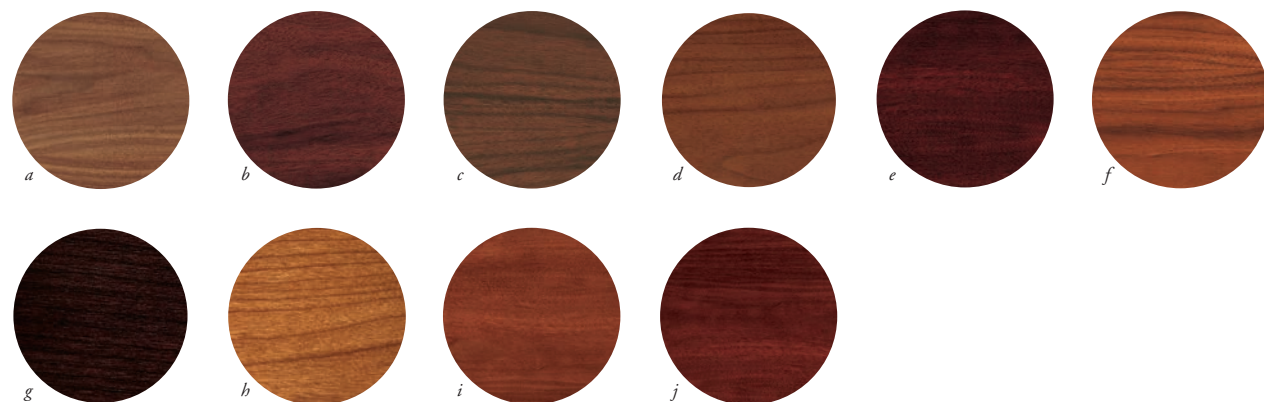

J A S P E R D E S K G E O R G I A N

GEORGIAN

Executive Table Desk.
Hinged Door Storage Credenza with lateral files.
Bookcase with three adjustable shelves behind wood doors.

Shown in Cinnamon Cherry.

GEORGIAN

Executive "U" Unit with side by side lateral file credenza. Bookcase with two adjustable shelves behind wood doors with lateral files.

Shown in Cinnamon Cherry.

- Finish Options**
- a Natural Walnut
 - b Royale Walnut
 - c Richleigh Walnut
 - d Empire Walnut
 - e Old World Mahogany
 - f Crescent Cherry on Walnut
 - g Espresso Walnut
 - h Natural Cherry
 - i Amber Cherry
 - j Cinnamon Cherry

Georgian is offered in 10 standard finishes on cherry and walnut solids and veneers.

GEORGIAN

Executive Desk.
Storage Credenza with filing pedestals.
Four Drawer Lateral File cabinet.

Shown in Richleigh Walnut.