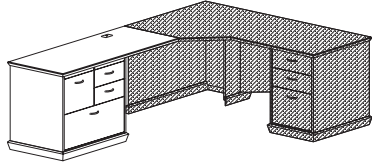

FREEDOM SERIES

List Price

Computer Desk Workstations - Executive Returns

945ERL72FCCU_ _ **$3298**
Executive height file center computer return (LH), file center pedestal (locking), two box, one file drawer top, one lateral file drawer bottom, one wire mgmt grommet, 38 7/8" W kneespace
24" x 72" x 30"H (250 lbs)

945ERL60FCCU_ _ **$3164**
Executive height file center computer return (LH), file center pedestal (locking), two box, one file drawer top, one lateral file drawer bottom, one wire mgmt grommet, 26 7/8" W kneespace
24" x 60" x 30"H (195 lbs)

945ERL54FCCU_ _ **$3030**
Executive height file center computer return (LH), file center pedestal (locking), two box, one file drawer top, one lateral file drawer bottom, one wire mgmt grommet, 20 7/8" W kneespace
24" x 54" x 30"H (180 lbs)