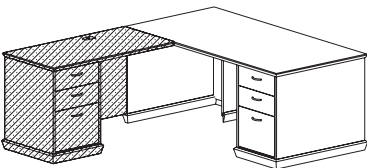

945SPR7230_ _ **$3868**
Executive single pedestal desk (RH), box/box/file pedestal (locking), V cut modesty
30" x 72" x 30"H (300 lbs)

945SPR6636_ _ **$3793**
Executive single pedestal desk (RH), box/box/file pedestal (locking), V cut modesty
36" x 66" x 30"H (290 lbs)

945SPR66_ _ **$3643**
Executive single pedestal desk (RH), box/box/file pedestal (locking), V cut modesty
30" x 66" x 30"H (275 lbs)

945SPR60_ _ **$3530**
Executive single pedestal desk (RH) with fitted top, box/box/file pedestal (locking),
V cut modesty
10" w pedestal accommodates side-to-side letter or legal filing only
If freestanding option is ordered, pedestal will be letter width
30" x 60" x 30"H (250 lbs)