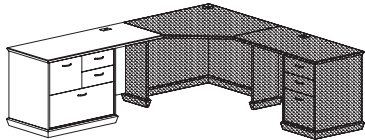

Corner Configurations - Connecting Units

945ERL60FCCU_ _ **$3164**
Executive height file center return (LH), file center pedestal (locking), two box, one file drawer top, one lateral file drawer bottom, one wire mgmt grommet, 26 7/8"W kneespace
24" x 60" x 30"H (195 lbs)

945ERL54FCCU_ _ **$3030**
Executive height file center return (LH), file center pedestal (locking), two box, one file drawer top, one lateral file drawer bottom, one wire mgmt grommet, 20 7/8"W kneespace
24" x 54" x 30"H (180 lbs)