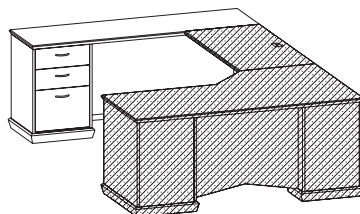

945DCSPL72_ **$3671**
Single pedestal credenza (LH), box/box/file pedestal (locking), one wire mgmt grommet in
back panel, 55"W kneespace
20" x 72" x 30"H (220 lbs)

945DCSPL72-24 - 24" x 72" x 30"H **$4095**

945DCSPL66_ **$3493**
Single pedestal credenza (LH), box/box/file pedestal (locking), one wire mgmt grommet in
back panel, 49"W kneespace
20" x 66" x 30"H (205 lbs)

945DCSPL66-24 - 24" x 66" x 30"H **$3882**

945DCSPL60_ **$3311**
Single pedestal credenza (LH), box/box/file pedestal (locking), one wire mgmt grommet in
back panel, 43"W kneespace
20" x 60" x 30"H (195 lbs)

945DCSPL60-24 - 24" x 60" x 30"H **$3664**