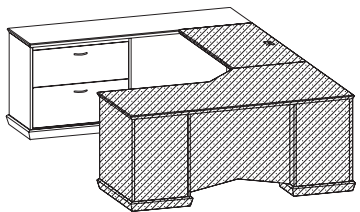

945DCSPL84LF_ **$4157**
Single pedestal lateral file credenza (LH), two lateral file drawers (locking), legal or letter filing,
one wire mgmt grommet in back panel, 27"W kneespace
20" x 84" x 30"H (320 lbs)

945DCSPL84LF-24 - 24" x 84" x 30"H **$4617**

945DCSPL72LF_ **$3814**
Single pedestal lateral file credenza (LH), two lateral file drawers (locking), legal or letter filing,
one wire mgmt grommet in back panel, 15"W kneespace
20" x 72" x 30"H (260 lbs)

945DCSPL72LF-24 - 24" x 72" x 30"H **$4238**

945DCSPL66LF_ **$3617**
Single pedestal lateral file credenza (LH), two lateral file drawers (locking), legal or letter filing,
one wire mgmt grommet in back panel, 9"W kneespace
20" x 66" x 30"H (215 lbs)

945DCSPL66LF-24 - 24" x 66" x 30"H **$4006**