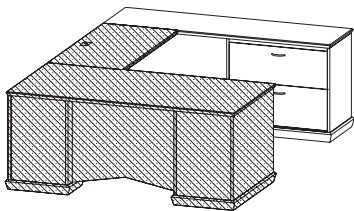

945DCSPR84LF _ _	Single pedestal lateral file credenza (RH), two lateral file drawers (locking), legal or letter filing, one wire mgmt grommet in back panel, 27"W kneespace 20" x 84" x 30"H (320 lbs)	$4157
945DCSPR84LF-24	24" x 84" x 30"H	$4617
945DCSPR72LF _ _	Single pedestal lateral file credenza (RH), two lateral file drawers (locking), legal or letter filing, one wire mgmt grommet in back panel, 15"W kneespace 20" x 72" x 30"H (260 lbs)	$3814
945DCSPR72LF-24	24" x 72" x 30"H	$4238
945DCSPR66LF _ _	Single pedestal lateral file credenza (RH), two lateral file drawers (locking), legal or letter filing, one wire mgmt grommet in back panel, 9"W kneespace 20" x 66" x 30"H (215 lbs)	$3617
945DCSPR66LF-24	24" x 66" x 30"H	$4006