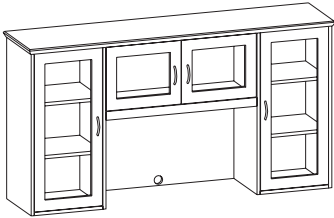

Overhead Storage Units

945HO84_

$5914

Overhead storage unit with hinged glass doors (non-locking), three storage areas, two adjustable shelves in outer sections, upper center section storage, two wire mgmt access grommets in center back panel
20 1/2" clearance between apron rail & worksurface
17" x 84" x 39"H (250 lbs)
Optional Open Storage - no doors (ND) - no price upcharge
Optional Wood doors (WHD) - add $367 list
Optional Metallic Frosted Plexiglass doors (MFPD) - add $926 list

945HO78_

$5707

Overhead storage unit with hinged glass doors (non-locking), three storage areas, two adjustable shelves in outer sections, upper center section storage, two wire mgmt access grommets in center back panel
20 1/2" clearance between apron rail & worksurface
17" x 78" x 39"H (230 lbs)
Optional Open Storage - no doors (ND) - no price upcharge
Optional Wood doors (WHD) - add $349 list
Optional Metallic Frosted Plexiglass doors (MFPD) - add $926 list

945HO72_

$5501

Overhead storage unit with hinged glass doors (non-locking), three storage areas, two adjustable shelves in outer sections, upper center section storage, two wire mgmt access grommets in center back panel
20 1/2" clearance between apron rail & worksurface
17" x 72" x 39"H (215 lbs)
Optional Open Storage - no doors (ND) - no price upcharge
Optional Wood doors (WHD) - add $331 list
Optional Metallic Frosted Plexiglass doors (MFPD) - add $926 list

945HO66_

$5290

Overhead storage unit with hinged glass doors (non-locking), three storage areas, two adjustable shelves in outer sections, upper center section storage, two wire mgmt access grommets in center back panel
20 1/2" clearance between apron rail & worksurface
17" x 66" x 39"H (200 lbs)
Optional Open Storage - no doors (ND) - no price upcharge
Optional Wood doors (WHD) - add $312 list
Optional Metallic Frosted Plexiglass doors (MFPD) - add $926 list

945HO60_ _

$5083

Overhead storage unit with hinged glass doors (non-locking), three storage areas, two adjustable shelves in outer sections, upper center section storage, two wire mgmt access grommets in center back panel
20 1/2" clearance between apron rail & worksurface
17" x 60" x 39"H (185 lbs)
Optional Open Storage - no doors (ND) - no price upcharge
Optional Wood doors (WHD) - add $296 list
Optional Metallic Frosted Plexiglass doors (MFPD) - add $799 list