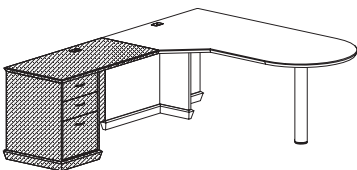

945ECWSB76R_ _

$3023

Bullet top computer desk (RH), 30" diameter end, with 4" diameter black metal base, 42" corner unit, one wire mgmt grommet in top (left)
30"-42" x 76" x 30"H (330 lbs)