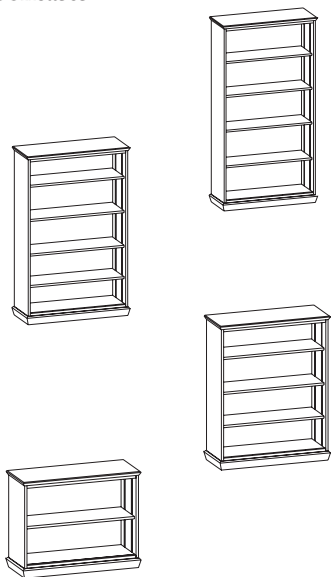

FREEDOM SERIES

List Price

Bookcases

945BC72 **$3438**
Open bookcase with three adjustable shelves, one fixed middle shelf and one fixed bottom shelf, finished back
15-1/4" x 37-3/4" x 72"H (180 lbs)

945BC60 **$3123**
Open bookcase with three adjustable shelves, one fixed middle shelf and one fixed bottom shelf, finished back
15-1/4" x 37-3/4" x 60"H (160 lbs)

945BC48 **$2354**
Open bookcase with two adjustable shelves, one fixed middle shelf and one fixed bottom shelf, finished back
15-1/4" x 37-3/4" x 48"H (100 lbs)

945BC30 **$1574**
Open bookcase with one adjustable shelf and one fixed bottom shelf, finished back
15-1/4" x 37-3/4" x 30"H (86 lbs)

945BCO39_ **$1908**
Stacking bookcase, two adjustable shelves, finished back
15" x 32" x 39"H (70 lbs)

945CRT36_ **$1740**
Computer table, 10" deep storage shelf, one wire mgmt grommet in top and back panel
24" x 36" x 30"H (94 lbs)
Optional with casters (C) add $150 list
Optional with one adjustable 10" deep storage shelf (ASF) add $177 list

945CRT48_ **$1940**
Computer table, 10" deep storage shelf, one wire mgmt grommet in top and back panel
24" x 48" x 29"H (135 lbs)
Optional with casters (C) add $150 list
Optional with one adjustable 10" deep storage shelf (ASF) add $207 list

945CRT60EU_ **$8533**
Computertablewithheightadjustableergoniainstalled,controllerwithmemorysettings,
onewiremanagementgrommetintopandbackpanel
30"x60"x30"-48"H(265lbs)

945DCSPL48FS_ (shown) **$3133**
Single pedestal freestanding credenza (LH), box/box/file pedestal (locking), one wire mgmt grommet in back panel, 30"W kneespace
20" x 48" x 30"H (160 lbs)

945DCSPL48FS-24 - 24" x 48" x 30"H **$3471**

945DCSPR48FS_ **$3133**
Single pedestal freestanding credenza (RH), box/box/file pedestal (locking), one wire mgmt grommet in back panel, 30"W kneespace
20" x 48" x 30"H (160 lbs)

945DCSPR48FS-24 - 24" x 48" x 30"H **$3471**