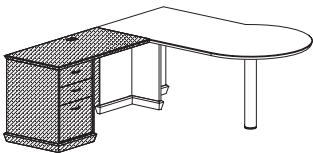

945WSP72R_ _ **$3151**
P-Top desk (RH), 42" diameter end, with 4" pedestal leg
36"-42" x 72" x 30"H (170 lbs)