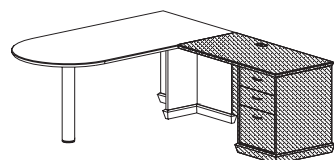

945WSB7236L_ _ **$2520**
Bullet top desk (LH), 36" diameter end, with 4" pedestal leg
36" x 72" x 30"H (170 lbs)