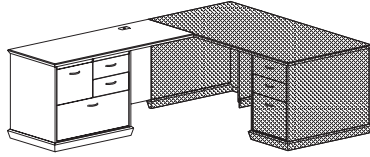

FREEDOM SERIES

List Price

Executive Workstations - Executive Returns

945ERL72FC_ _ **$3298**
Executive height file center return (LH), file center pedestal (locking), two box, one file drawer top, one lateral file drawer bottom, one wire mgmt grommet, 38 7/8"W kneespace
24" x 72" x 30"H (250 lbs)

945ERL60FC_ _ **$3164**
Executive height file center return (LH), file center pedestal (locking), two box, one file drawer top, one lateral file drawer bottom, one wire mgmt grommet, 26 7/8"W kneespace
24" x 60" x 30"H (195 lbs)

945ERL54FC_ _ **$3030**
Executive height file center return (LH), file center pedestal (locking), two box, one file drawer top, one lateral file drawer bottom, one wire mgmt grommet, 20 7/8"W kneespace
24" x 54" x 30"H (180 lbs)