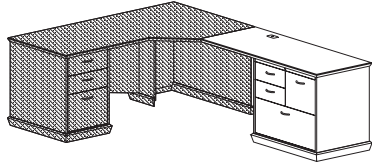

FREEDOM SERIES

List Price

Computer Desk Workstations - Executive Returns

945ERR72FCCU_ _ **$3298**
Executive height file center computer return (RH), file center pedestal (locking), two box, one file drawer top, one lateral file drawer bottom, one wire mgmt grommet, 38 7/8"W kneespace
24" x 72" x 30"H (250 lbs)

945ERR60FCCU_ _ **$3164**
Executive height file center computer return (RH), file center pedestal (locking), two box, one file drawer top, one lateral file drawer bottom, one wire mgmt grommet, 26 7/8"W kneespace
24" x 60" x 30"H (195 lbs)

945ERR54FCCU_ _ **$3030**
Executive height file center computer return (RH), file center pedestal (locking), two box, one file drawer top, one lateral file drawer bottom, one wire mgmt grommet, 20 7/8"W kneespace
24" x 54" x 30"H (180 lbs)