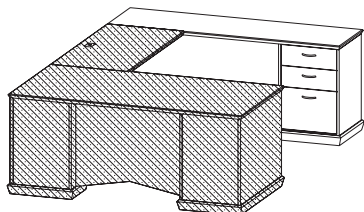

945DCSPR72 _ _	Single pedestal credenza (RH), box/box/file pedestal (locking), one wire mgmt grommet in back panel, 55"W kneespace 20" x 72" x 30"H (220 lbs)	$3671
945DCSPR72-24	24" x 72" x 30"H	$4095
945DCSPR66 _ _	Single pedestal credenza (RH), box/box/file pedestal (locking), one wire mgmt grommet in back panel, 49"W kneespace 20" x 66" x 30"H (205 lbs)	$3493
945DCSPR66-24	24" x 66" x 30"H	$3882
945DCSPR60 _ _	Single pedestal credenza (RH), box/box/file pedestal (locking), one wire mgmt grommet in back panel, 43"W kneespace 20" x 60" x 30"H (195 lbs)	$3311
945DCSPR60-24	24" x 60" x 30"H	$3664