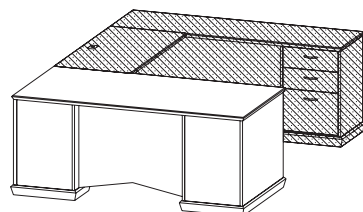

945SPL7230_ _ **$3868**
Executive single pedestal desk (LH), box/box/file pedestal (locking), V cut modesty
30" x 72" x 30"H (300 lbs)

945SPL6636_ _ **$3793**
Executive single pedestal desk (LH), box/box/file pedestal (locking), V cut modesty
36" x 66" x 30"H (290 lbs)

945SPL66_ _ **$3643**
Executive single pedestal desk (LH), box/box/file pedestal (locking), V cut modesty
30" x 66" x 30"H (275 lbs)

945SPL60_ _ **$3530**
Executive single pedestal desk (LH) with fitted top, box/box/file pedestal (locking),
V cut modesty
10" w pedestal accommodates side-to-side letter or legal filing only
If freestanding option is ordered, pedestal will be letter width
30" x 60" x 30"H (250 lbs)