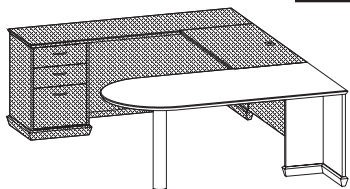

945WSB7236R_ _ **$2520**
Bullet top desk (RH), 36" diameter end, with 4" pedestal leg
36" x 72" x 30"H (170 lbs)