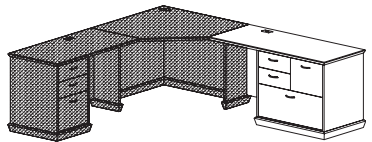

Corner Configurations - Connecting Units

945ERR60FCCU _ _ **$3164**
Executive height file center return (RH), file center pedestal (locking), two box, one file drawer top, one lateral file drawer bottom, one wire mgmt grommet, 26 7/8"W kneespace
24" x 60" x 30"H (195 lbs)

945ERR54FCCU _ _ **$3030**
Executive height file center return (RH), file center pedestal (locking), two box, one file drawer top, one lateral file drawer bottom, one wire mgmt grommet, 20 7/8"W kneespace
24" x 54" x 30"H (180 lbs)