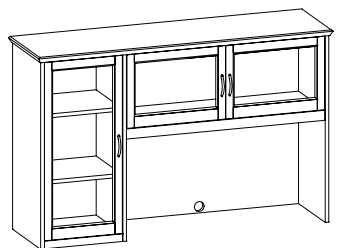

945HS60_ (specify left or right storage riser) **$4458**
Overhead storage unit with hinged glass doors (non-locking), two storage areas, two adjustable shelves in outer section, upper section storage, two wire mgmt access grommets in center back panel
20 1/2" clearance between apron rail & worksurface
17" x 60" x 39"H (185 lbs)
Optional Open Storage - no doors (ND) - no price upcharge
Optional Wood doors (WHD) - add $260 list
Optional Metallic Frosted Plexiglass doors (MFPD) - add $720 list