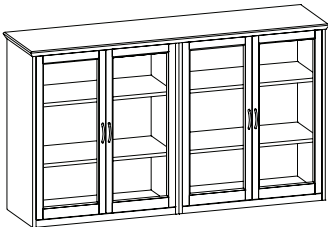

FREEDOM SERIES

List Price

Overhead Storage Units

945OSU-84_

$5303

Storage hutch with four glass doors (non-locking), two storage areas behind four hinged doors
17" x 84" x 39"H (265 lbs)
Optional Open Storage - no doors (ND) - no price upcharge
Optional Wood doors (WHD) - add $367 list
Optional Metallic Frosted Plexiglass doors (MFPD) - add $926 list

945OSU-72_

$4548

Storage hutch with four glass doors (non-locking), two storage areas behind four hinged doors
17" x 72" x 39"H (230 lbs)
Optional Open Storage - no doors (ND) - no price upcharge
Optional Wood doors (WHD) - add $349 list
Optional Metallic Frosted Plexiglass doors (MFPD) - add $926 list

945OSU-66_

$4168

Storage hutch with four glass doors (non-locking), two storage areas behind four hinged doors
17" x 66" x 39"H (215 lbs)
Optional Open Storage - no doors (ND) - no price upcharge
Optional Wood doors (WHD) - add $331 list
Optional Metallic Frosted Plexiglass doors (MFPD) - add $926 list

945OSU-60_

$3788

Storage hutch with four glass doors (non-locking), two storage areas behind four hinged doors
17" x 60" x 39"H (200 lbs)
Optional Open Storage - no doors (ND) - no price upcharge
Optional Wood doors (WHD) - add $312 list
Optional Metallic Frosted Plexiglass doors (MFPD) - add $926 list