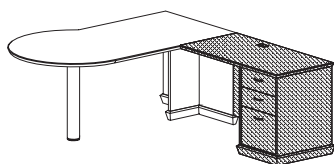

945WSP72L_ _ **$3151**
P-Top desk (LH), 42" diameter end, with 4" pedestal leg
36"-42" x 72" x 30"H (170 lbs)