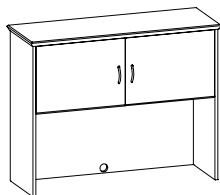

945HC60_ _ **$3729**
Overhead storage unit with hinged wood doors, two storage areas behind four hinged doors (non-locking), two wire mgmt access grommets in center back panel
20 1/2" clearance between apron rail & worksurface
17" x 60" x 39"H (200 lbs)
Optional Open Storage - no doors (ND) - no price upcharge
Optional Metallic Frosted Plexiglass doors (MFPD) - add $814 list
Optional Clear Glass doors (CGD) - add $579 list

945HC48_ _ **$3504**
Overhead storage unit with hinged wood doors, one storage area behind two hinged doors (non-locking), two wire mgmt access grommets in center back panel
20 1/2" clearance between apron rail & worksurface
17" x 48" x 39"H (146 lbs)
Optional Open Storage - no doors (ND) - no price upcharge
Optional Metallic Frosted Plexiglass doors (MFPD) - add $408 list
Optional Clear Glass doors (CGD) - add $291 list

945HC42_ _ **$3327**
Overhead storage unit with hinged wood doors, one storage area behind two hinged doors (non-locking), two wire mgmt access grommets in center back panel
20 1/2" clearance between apron rail & worksurface
17" x 42" x 39"H (130 lbs)
Optional Open Storage - no doors (ND) - no price upcharge
Optional Metallic Frosted Plexiglass doors (MFPD) - add $408 list
Optional Clear Glass doors (CGD) - add $291 list