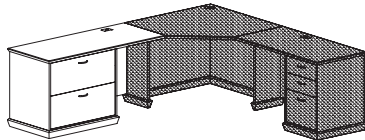

945ERL60LFCU_ _ **$3059**
Executive height lateral file return (LH), two lateral file drawers (locking), one wire mgmt grommet, 26 7/8"W kneespace
24" x 60" x 30"H (195 lbs)

945ERL54LFCU_ _ **$2925**
Executive height lateral file return (LH), two lateral file drawers (locking), one wire mgmt grommet, 20 7/8"W kneespace
24" x 54" x 30"H (180 lbs)

945ERL72CU_ _ **$2979**
Executive height computer return (LH), box/box/file pedestal (locking), 1/2 support panel on connection end, one wire mgmt grommet, 52 1/8"W kneespace
24" x 72" x 30"H (225 lbs)

945ERL48CU_ _ **$2578**
Executive height computer return (LH), box/box/file pedestal (locking), one wire mgmt grommet, 28 1/8"W kneespace
24" x 48" x 30"H (150 lbs)