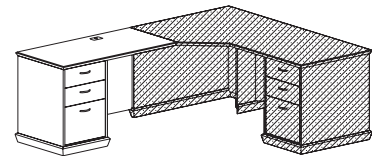

945ERL72CU_ _ **$2979**
Executive height computer return (LH), box/box/file pedestal (locking), 1/2 support panel on connection end, one wire mgmt grommet, 54" W kneespace
24" x 72" x 30"H (225 lbs)

945ERL48CU_ _ **$2578**
Executive height computer return (LH), box/box/file pedestal (locking), one wire mgmt grommet, 31" W kneespace
24" x 48" x 30"H (160 lbs)

945ERL42CU_ _ **$2486**
Executive height computer return (LH), box/box/file pedestal (locking), one wire mgmt grommet, 25" W kneespace
24" x 42" x 30"H (130 lbs)

945ERL36CU_ _ **$2352**
Executive height computer return (LH), box/box/file pedestal (locking), one wire mgmt grommet, 19" W kneespace
24" x 36" x 30"H (120 lbs)