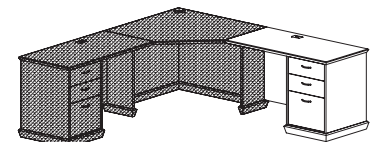

945ERR42CU _ _ **$2486**
Executive height computer return (RH), box/box/file pedestal (locking), one wire mgmt grommet, 22 1/8"W kneespace
24" x 42" x 30"H (150 lbs)

945ERR36CU _ _ **$2352**
Executive height computer return (RH), box/box/file pedestal (locking), one wire mgmt grommet, 16 1/8"W kneespace
24" x 36" x 30"H (120 lbs)