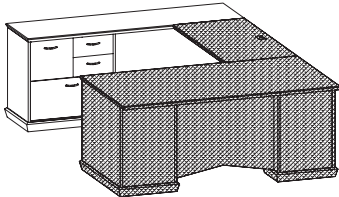

945DCSPL84FC _ _	Single pedestal file center credenza (LH), file center pedestal (locking), two box, one file drawer top, one lateral file drawer bottom, one wire mgmt grommet, 27"W kneespace 20" x 84" x 30"H (320 lbs)	$4262
945DCSPL84FC-24 - 24" x 84" x 30"H		$4722
945DCSPL72FC _ _	Single pedestal file center credenza (LH), file center pedestal (locking), two box, one file drawer top, one lateral file drawer bottom, one wire mgmt grommet, 15"W kneespace 20" x 72" x 30"H (260 lbs)	$3919
945DCSPL72FC-24 - 24" x 72" x 30"H		$4344
945DCSPL66FC _ _	Single pedestal file center credenza (LH), file center pedestal (locking), two box, one file drawer top, one lateral file drawer bottom, one wire mgmt grommet, 9"W kneespace 20" x 66" x 30"H (215 lbs)	$3722
945DCSPL66FC-24 - 24" x 66" x 30"H		$4111