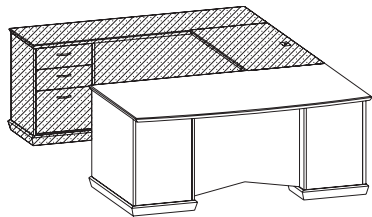

FREEDOM SERIES

List Price

U Configurations - Single Pedestal Desks

945KSPR84_ _ **$4618**
Executive single pedestal desk (RH) with arc conference top, box/box/file pedestal (locking),
V cut modesty, 6" center overhang
42" x 84" x 30"H (350 lbs)

945KSPR72_ _ **$4184**
Executive single pedestal desk (RH) with arc conference top, box/box/file pedestal (locking),
V cut modesty, 6" center overhang
42" x 72" x 30"H (325 lbs)

945KSPR7236_ _ **$4050**
Executive single pedestal desk (RH) with arc conference top, box/box/file pedestal (locking),
V cut modesty, 6" center overhang
36" x 72" x 30"H (310 lbs)

945SPR84_ _ **$4275**
Executive single pedestal desk (RH), box/box/file pedestal (locking), V cut modesty
42" x 84" x 30"H (350 lbs)

945SPR72_ _ **$3991**
Executive single pedestal desk (RH), box/box/file pedestal (locking), V cut modesty
36" x 72" x 30"H (330 lbs)