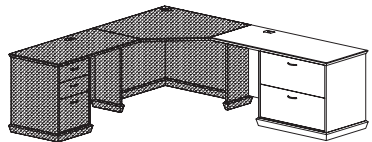

945ERR60LFCU _ _ **$3059**
Executive height lateral file return (RH), two lateral file drawers (locking), one wire mgmt grommet, 26 7/8"W kneespace
24" x 60" x 30"H (195 lbs)

945ERR54LFCU _ _ **$2925**
Executive height lateral file return (RH), two lateral file drawers (locking), one wire mgmt grommet, 20 7/8"W kneespace
24" x 54" x 30"H (180 lbs)

945ERR72CU _ _ **$2979**
Executive height computer return (RH), box/box/file pedestal (locking), 1/2 support panel on connection end, one wire mgmt grommet, 52 1/8"W kneespace
24" x 72" x 30"H (225 lbs)

945ERR48CU _ _ **$2578**
Executive height computer return (RH), box/box/file pedestal (locking), one wire mgmt grommet, 28 1/8"W kneespace
24" x 48" x 30"H (150 lbs)