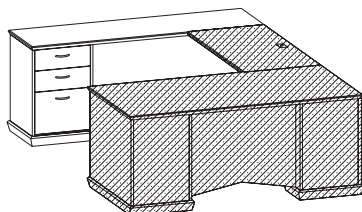

945DCSPL72 _ _	Single pedestal credenza (LH), box/box/file pedestal (locking), one wire mgmt grommet in back panel, 55"W kneespace 20" x 72" x 30"H (220 lbs)	$3671
945DCSPL72-24 - 24" x 72" x 30"H		$4095
945DCSPL66 _ _	Single pedestal credenza (LH), box/box/file pedestal (locking), one wire mgmt grommet in back panel, 49"W kneespace 20" x 66" x 30"H (205 lbs)	$3493
945DCSPL66-24 - 24" x 66" x 30"H		$3882
945DCSPL60 _ _	Single pedestal credenza (LH), box/box/file pedestal (locking), one wire mgmt grommet in back panel, 43"W kneespace 20" x 60" x 30"H (195 lbs)	$3311
945DCSPL60-24 - 24" x 60" x 30"H		$3664