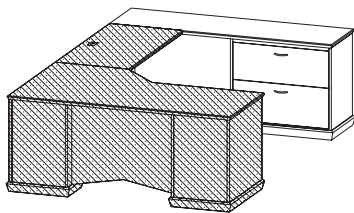

945DCSPR84FC-24 - 24" x 84" x 30"H **$4722**

945DCSPR72FC_ _ **$3919**
Single pedestal file center credenza (RH), file center pedestal (locking), two box, one file drawer top, one lateral file drawer bottom, one wire mgmt grommet, 15"W kneespace
20" x 72" x 30"H (260 lbs)

945DCSPR72FC-24 - 24" x 72" x 30"H **$4344**

945DCSPR66FC_ _ **$3722**
Single pedestal file center credenza (RH), file center pedestal (locking), two box, one file drawer top, one lateral file drawer bottom, one wire mgmt grommet, 9"W kneespace
20" x 66" x 30"H (215 lbs)

945DCSPR66FC-24 - 24" x 66" x 30"H **$4111**

945DCSPR84LF_ _ **$4157**
Single pedestal lateral file credenza (RH), two lateral file drawers (locking), legal or letter filing, one wire mgmt grommet in back panel, 27"W kneespace
20" x 84" x 30"H (320 lbs)

945DCSPR84LF-24 - 24" x 84" x 30"H **$4617**

945DCSPR72LF_ _ **$3814**
Single pedestal lateral file credenza (RH), two lateral file drawers (locking), legal or letter filing, one wire mgmt grommet in back panel, 15"W kneespace
20" x 72" x 30"H (260 lbs)

945DCSPR72LF-24 - 24" x 72" x 30"H **$4238**

945DCSPR66LF_ _ **$3617**
Single pedestal lateral file credenza (RH), two lateral file drawers (locking), legal or letter filing, one wire mgmt grommet in back panel, 9"W kneespace
20" x 66" x 30"H (215 lbs)

945DCSPR66LF-24 - 24" x 66" x 30"H **$4006**