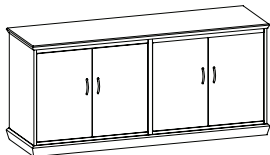

945SC-66_ _ $3733
Four door hinged door credenza (non-locking), one adjustable shelf per section
20" x 66" x 30"H (260 lbs)
Optional locking doors (LK) - add $119 list
945SC-66-24 - 24" x 66" x 30"H $4027

945SC-60_ _ $3550
Four door hinged door credenza (non-locking), one adjustable shelf per section
20" x 60" x 30"H (200 lbs)
Optional locking doors (LK) - add $119 list
945SC-60-24 - 24" x 60" x 30"H $3845