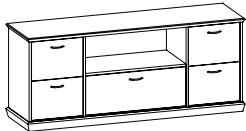

945FC5BC_ _ $4069
Open storage/file credenza, left and right file/file pedestal (locking), center - top open storage area, bottom - lateral file (locking), legal or letter filing, wire mgmt grommet in back panel
20" x 72" x 30"H (340 lbs)
945FC5BC-24 - 24" x 72" x 30"H $4394