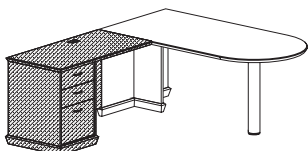

945WSB7236R_ _ **$2520**
Bullet top desk (RH), 36" diameter end, with 4" pedestal leg
36" x 72" x 30"H (170 lbs)