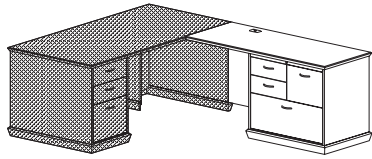

FREEDOM SERIES

List Price

Executive Workstations - Executive Returns

945ERR72FC_ _ **$3298**
Executive height file center return (RH), file center pedestal (locking), two box, one file drawer top, one lateral file drawer bottom, one wire mgmt grommet, 38 7/8"W kneespace
24" x 72" x 30"H (250 lbs)

945ERR60FC_ _ **$3164**
Executive height file center return (RH), file center pedestal (locking), two box, one file drawer top, one lateral file drawer bottom, one wire mgmt grommet, 26 7/8"W kneespace
24" x 60" x 30"H (195 lbs)

945ERR54FC_ _ **$3030**
Executive height file center return (RH), file center pedestal (locking), two box, one file drawer top, one lateral file drawer bottom, one wire mgmt grommet, 20 7/8"W kneespace
24" x 54" x 30"H (180 lbs)