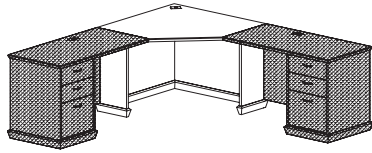

FREEDOM SERIES

List Price

Corner Configurations - Connecting Corners

945CWS42 _ **$2567**
Corner unit - 42", one computer grommet
42" x 42" x 30"H (160 lbs)

945CWS36 _ **$2121**
Corner unit - 36", one computer grommet
36" x 36" x 30"H (150 lbs)