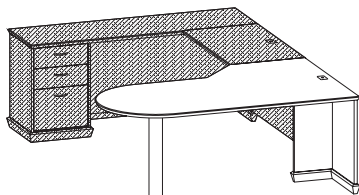

945ECWSP76R_ _

\$3350

P-Top computer desk (RH), 36" diameter end, with 4" pedestal leg, 42" corner unit, one wire mgmt grommet in top (left)
30"-42" x 76" x 30"H (330 lbs)

945ECWSB76R_ _

\$3023

Bullet top computer desk (RH), 30" diameter end, with 4" pedestal leg, 42" corner unit, one wire mgmt grommet in top (left)
30"-42" x 76" x 30"H (330 lbs)