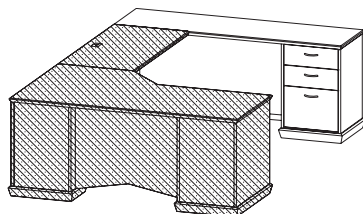

945DCSPR72_ _ **$3671**
Single pedestal credenza (RH), box/box/file pedestal (locking), one wire mgmt grommet in back panel, 55"W kneespace
20" x 72" x 30"H (220 lbs)

945DCSPR72-24 - 24" x 72" x 30"H **$4095**

945DCSPR66_ _ **$3493**
Single pedestal credenza (RH), box/box/file pedestal (locking), one wire mgmt grommet in back panel, 49"W kneespace
20" x 66" x 30"H (205 lbs)

945DCSPR66-24 - 24" x 66" x 30"H **$3882**

945DCSPR60_ _ **$3311**
Single pedestal credenza (RH), box/box/file pedestal (locking), one wire mgmt grommet in back panel, 43"W kneespace
20" x 60" x 30"H (195 lbs)

945DCSPR60-24 - 24" x 60" x 30"H **$3664**