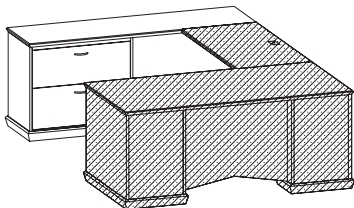

945DCSPL84LF _ _	Single pedestal lateral file credenza (LH), two lateral file drawers (locking), legal or letter filing, one wire mgmt grommet in back panel, 27"W kneespace 20" x 84" x 30"H (320 lbs)	$4157
945DCSPL84LF-24 - 24" x 84" x 30"H		$4617
945DCSPL72LF _ _	Single pedestal lateral file credenza (LH), two lateral file drawers (locking), legal or letter filing, one wire mgmt grommet in back panel, 15"W kneespace 20" x 72" x 30"H (260 lbs)	$3814
945DCSPL72LF-24 - 24" x 72" x 30"H		$4238
945DCSPL66LF _ _	Single pedestal lateral file credenza (LH), two lateral file drawers (locking), legal or letter filing, one wire mgmt grommet in back panel, 9"W kneespace 20" x 66" x 30"H (215 lbs)	$3617
945DCSPL66LF-24 - 24" x 66" x 30"H		$4006