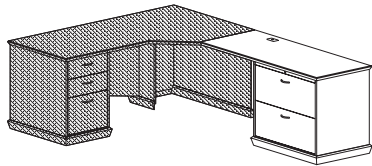

945ERR72LFCU_ _ **$3193**
Executive height lateral file computer return (RH), two lateral file drawers (locking), one wire mgmt grommet, 38 7/8"W kneespace
24" x 72" x 30"H (250 lbs)

945ERR60LFCU_ _ **$3059**
Executive height lateral file computer return (RH), two lateral file drawers (locking), one wire mgmt grommet, 26 7/8"W kneespace
24" x 60" x 30"H (195 lbs)

945ERR54LFCU_ _ **$2925**
Executive height lateral file computer return (RH), two lateral file drawers (locking), one wire mgmt grommet, 20 7/8"W kneespace
24" x 54" x 30"H (180 lbs)