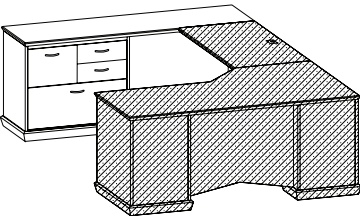

945DCSPL84FC_ **$4262**
Single pedestal file center credenza (LH), file center pedestal (locking), two box, one file
drawer top, one lateral file drawer bottom, one wire mgmt grommet, 27"W kneespace
20" x 84" x 30"H (320 lbs)

945DCSPL84FC-24 - 24" x 84" x 30"H **$4722**

945DCSPL72FC_ **$3919**
Single pedestal file center credenza (LH), file center pedestal (locking), two box, one file
drawer top, one lateral file drawer bottom, one wire mgmt grommet, 15"W kneespace
20" x 72" x 30"H (260 lbs)

945DCSPL72FC-24 - 24" x 72" x 30"H **$4344**

945DCSPL66FC_ **$3722**
Single pedestal file center credenza (LH), file center pedestal (locking), two box, one file
drawer top, one lateral file drawer bottom, one wire mgmt grommet, 9"W kneespace
20" x 66" x 30"H (215 lbs)

945DCSPL66FC-24 - 24" x 66" x 30"H **$4111**