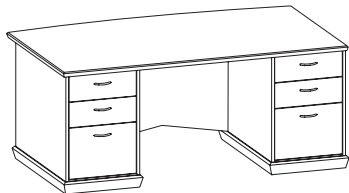

FREEDOM SERIES

List Price

Double Pedestal Desks