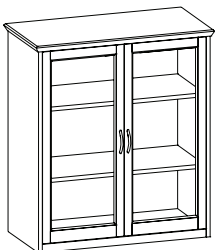

945OSU-33_

$2085

Storage hutch with two glass doors (non-locking), one storage area behind two hinged doors
17" x 33" x 39"H (140 lbs)
Optional Open Storage - no doors (ND) - no price upcharge
Optional Wood doors (WHD) - add $260 list
Optional Metallic Frosted Plexiglass doors (MFPD) - add $720 list