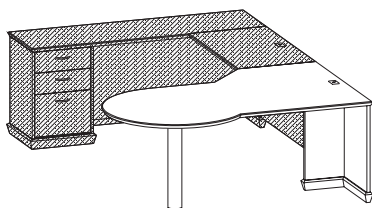

945ECWS7236R_ _

$4040

Executive single pedestal computer desk (RH) with fitted top, box/box/file pedestal (locking), 36" corner unit, V cut modesty, two wire mgmt grommets in top
30" - 42" x 72" x 30"H (283 lbs)

945ECWS6636R_ _

$3879

Executive single pedestal computer desk (RH), with fitted top, box/box/file pedestal (locking), 36" corner unit, V cut modesty, two wire mgmt grommets in top
24" - 36" x 66" x 30"H (260 lbs)

945ECWSP76R_ _

$3350

P-Top computer desk (RH), 36" diameter end, with 4" pedestal leg, 42" corner unit, one wire mgmt grommet in top (left)
30"-42" x 76" x 30"H (330 lbs)