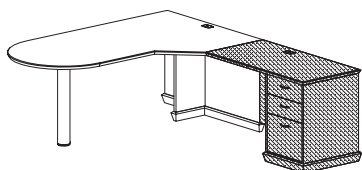

945ECWSB76L__

$3023

Bullet top computer desk (LH), 30" diameter end, with 4" diameter black metal base, 42" corner unit, one wire mgmt grommet in top (right)
30"-42" x 76" x 30"H (330 lbs)