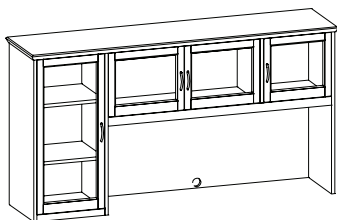

FREEDOM SERIES

List Price

Overhead Storage Units

945HS84_ (specify left or right storage riser) **$5285**
Overhead storage unit with hinged glass doors (non-locking), three storage areas, two adjustable shelves in outer section, upper section storage, two wire mgmt access grommets in center back panel
20 1/2" clearance between apron rail & worksurface
17" x 84" x 39"H (250 lbs)
Optional Open Storage - no doors (ND) - no price upcharge
Optional Wood doors (WHD) - add $307 list
Optional Metallic Frosted Plexiglass doors (MFPD) - add $814 list

---

945HS78_ (specify left or right storage riser) **$5078**
Overhead storage unit with hinged glass doors (non-locking), three storage areas, two adjustable shelves in outer section, upper section storage, two wire mgmt access grommets in center back panel
20 1/2" clearance between apron rail & worksurface
17" x 78" x 39"H (230 lbs)
Optional Open Storage - no doors (ND) - no price upcharge
Optional Wood doors (WHD) - add $296 list
Optional Metallic Frosted Plexiglass doors (MFPD) - add $814 list

---

945HS72_ (specify left or right storage riser) **$4871**
Overhead storage unit with hinged glass doors (non-locking), three storage areas, two adjustable shelves in outer section, upper section storage, two wire mgmt access grommets in center back panel
20 1/2" clearance between apron rail & worksurface
17" x 72" x 39"H (215 lbs)
Optional Open Storage - no doors (ND) - no price upcharge
Optional Wood doors (WHD) - add $283 list
Optional Metallic Frosted Plexiglass doors (MFPD) - add $814 list

---

945HS66_ (specify left or right storage riser) **$4665**
Overhead storage unit with hinged glass doors (non-locking), three storage areas, two adjustable shelves in outer section, upper section storage, two wire mgmt access grommets in center back panel
20 1/2" clearance between apron rail & worksurface
17" x 66" x 39"H (200 lbs)
Optional Open Storage - no doors (ND) - no price upcharge
Optional Wood doors (WHD) - add $272 list
Optional Metallic Frosted Plexiglass doors (MFPD) - add $814 list

---