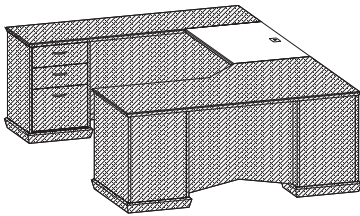

FREEDOM SERIES

List Price

Computer Desk U Workstations - Connecting Bridges

945WS42R_ **$1617**
Executive height corner bridge (RH), one computer grommet
24" x 42" x 30"H (95 lbs)

945WS36R_ **$1602**
Executive height corner bridge (RH), one computer grommet
24" x 36" x 30"H (80 lbs)

Computer Desk U Workstations - Single Pedestal Credenzas