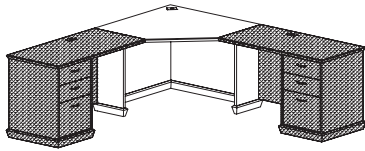

FREEDOM SERIES

List Price

Corner Configurations - Connecting Corners

945CWS42_ **$2567**
Corner unit - 42", one computer grommet
42" x 42" x 30"H (160 lbs)

945CWS36_ **$2121**
Corner unit - 36", one computer grommet
36" x 36" x 30"H (150 lbs)