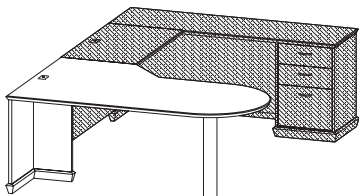

\$3350

P-Top computer desk (LH), 36" diameter end, with 4" pedestal leg, 42" corner unit, one wire mgmt grommet in top (right)
30"-42" x 76" x 30"H (330 lbs)

945ECWSB76L__

\$3023

Bullet top computer desk (LH), 30" diameter end, with 4" pedestal leg, 42" corner unit, one wire mgmt grommet in top (right)
30"-42" x 76" x 30"H (330 lbs)