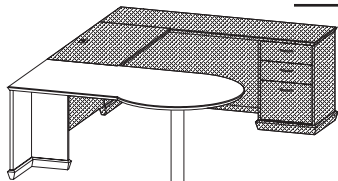

945WSP72L_ _ **$3151**
P-Top desk (LH), 42" diameter end, with 4" pedestal leg
36"-42" x 72" x 30"H (170 lbs)