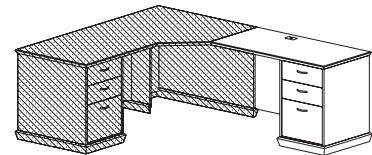

945ERR72CU_ _ **$2979**
Executive height computer return (RH), box/box/file pedestal (locking), 1/2 support panel on connection end, one wire mgmt grommet, 54"W kneespace
24" x 72" x 30"H (225 lbs)

945ERR48CU_ _ **$2578**
Executive height computer return (RH), box/box/file pedestal (locking), one wire mgmt grommet, 31"W kneespace
24" x 48" x 30"H (160 lbs)

945ERR42CU_ _ **$2486**
Executive height computer return (RH), box/box/file pedestal (locking), one wire mgmt grommet, 25"W kneespace
24" x 42" x 30"H (140 lbs)

945ERR36CU_ _ **$2352**
Executive height computer return (RH), box/box/file pedestal (locking), one wire mgmt grommet, 19"W kneespace
24" x 36" x 30"H (120 lbs)