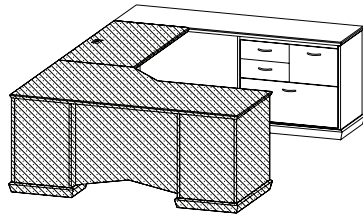

FREEDOM SERIES

List Price

Computer Desk U Workstations - Connecting Bridges

945WS42L _ **$1617**
Executive height corner bridge (LH), one computer grommet
24" x 42" x 30"H (95 lbs)

945WS36L _ **$1602**
Executive height corner bridge (LH), one computer grommet
24" x 36" x 30"H (80 lbs)

Computer Desk U Workstations - Single Pedestal Credenzas

945DCSPR84FC_ _ **$4262**
Single pedestal file center credenza (RH), file center pedestal (locking), two box, one file drawer top, one lateral file drawer bottom, one wire mgmt grommet, 27"W kneespace
20" x 84" x 30"H (320 lbs)

945DCSPR84FC-24 - 24" x 84" x 30"H **$4722**

945DCSPR72FC_ _ **$3919**
Single pedestal file center credenza (RH), file center pedestal (locking), two box, one file drawer top, one lateral file drawer bottom, one wire mgmt grommet, 15"W kneespace
20" x 72" x 30"H (260 lbs)

945DCSPR72FC-24 - 24" x 72" x 30"H **$4344**

945DCSPR66FC_ _ **$3722**
Single pedestal file center credenza (RH), file center pedestal (locking), two box, one file drawer top, one lateral file drawer bottom, one wire mgmt grommet, 9"W kneespace
20" x 66" x 30"H (215 lbs)

945DCSPR66FC-24 - 24" x 66" x 30"H **$4111**

945DCSPR84LF_ _ **$4157**
Single pedestal lateral file credenza (RH), two lateral file drawers (locking), legal or letter filing, one wire mgmt grommet in back panel, 27"W kneespace
20" x 84" x 30"H (320 lbs)

945DCSPR84LF-24 - 24" x 84" x 30"H **$4617**

945DCSPR72LF_ _ **$3814**
Single pedestal lateral file credenza (RH), two lateral file drawers (locking), legal or letter filing, one wire mgmt grommet in back panel, 15"W kneespace
20" x 72" x 30"H (260 lbs)

945DCSPR72LF-24 - 24" x 72" x 30"H **$4238**