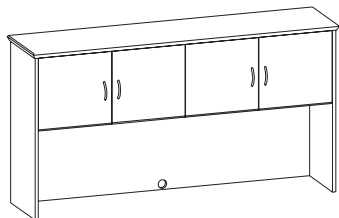

945HC60_ _ **$3729**
Overhead storage unit with hinged wood doors, two storage areas behind four hinged doors (non-locking), two wire mgmt access grommets in center back panel
20 1/2" clearance between apron rail & worksurface
17" x 60" x 39"H (200 lbs)
Optional Open Storage - no doors (ND) - no price upcharge
Optional Metallic Frosted Plexiglass doors (MFPD) - add $814 list
Optional Clear Glass doors (CGD) - add $579 list

945HC48_ _ **$3504**
Overhead storage unit with hinged wood doors, one storage area behind two hinged doors (non-locking), two wire mgmt access grommets in center back panel
20 1/2" clearance between apron rail & worksurface
17" x 48" x 39"H (146 lbs)
Optional Open Storage - no doors (ND) - no price upcharge
Optional Metallic Frosted Plexiglass doors (MFPD) - add $408 list
Optional Clear Glass doors (CGD) - add $291 list

945HC42_ _ **$3327**
Overhead storage unit with hinged wood doors, one storage area behind two hinged doors (non-locking), two wire mgmt access grommets in center back panel
20 1/2" clearance between apron rail & worksurface
17" x 42" x 39"H (130 lbs)
Optional Open Storage - no doors (ND) - no price upcharge
Optional Metallic Frosted Plexiglass doors (MFPD) - add $408 list
Optional Clear Glass doors (CGD) - add $291 list