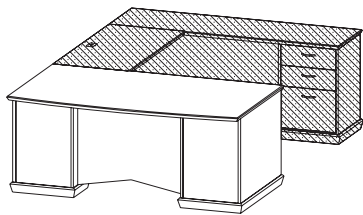

FREEDOM SERIES

List Price

U Configurations - Single Pedestal Desks

945KSPL84_ _ **$4618**
Executive single pedestal desk (LH) with arc conference top, box/box/file pedestal (locking),
V cut modesty, 6" center overhang
42" x 84" x 30"H (350 lbs)

945KSPL72_ _ **$4184**
Executive single pedestal desk (LH) with arc conference top, box/box/file pedestal (locking),
V cut modesty, 6" center overhang
42" x 72" x 30"H (325 lbs)

945KSPL7236_ _ **$4050**
Executive single pedestal desk (LH) with arc conference top, box/box/file pedestal (locking),
V cut modesty, 6" center overhang
36" x 72" x 30"H (310 lbs)

945SPL84_ _ **$4275**
Executive single pedestal desk (LH), box/box/file pedestal (locking), V cut modesty
42" x 84" x 30"H (350 lbs)

945SPL72_ _ **$3991**
Executive single pedestal desk (LH), box/box/file pedestal (locking), V cut modesty
36" x 72" x 30"H (330 lbs)