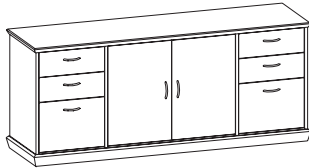

FREEDOM SERIES

List Price

Credenzas

945DC84-4-__ $5651
Credenza with hinged door storage, two box/box/file pedestals (locking), hinged door storage area (non-locking) with one adjustable shelf, wire mgmt grommet in back panel
20" x 84" x 30"H (310 lbs)
Optional locking doors (LK) add $60 list
945DC84-4-24 - 24" x 84" x 30"H $6146

945DC72-4-__ $5252
Credenza with hinged door storage, two box/box/file pedestals (locking), hinged door storage area (non-locking) with one adjustable shelf, wire mgmt grommet in back panel
20" x 72" x 30"H (285 lbs)
Optional locking doors (LK) add $60 list
945DC72-4-24 - 24" x 72" x 30"H $5676

945DC66-4-__ $5110
Credenza with hinged door storage, two box/box/file pedestals (locking), hinged door storage area (non-locking) with one adjustable shelf, wire mgmt grommet in back panel
20" x 66" x 30"H (255 lbs)
Optional locking doors (LK) add $60 list
945DC66-4-24 - 24" x 66" x 30"H $5499

945DC60-4-__ $4939
Credenza with hinged door storage, two box/box/file pedestals (locking), hinged door storage area (non-locking) with one adjustable shelf, wire mgmt grommet in back panel
20" x 60" x 30"H (225 lbs)
Optional locking doors (LK) add $60 list
945DC60-4-24 - 24" x 60" x 30"H $5292

945DC84-3-__ $4853
Credenza with kneespace, two box/box/file pedestals (locking), wire mgmt grommet in back panel
40" W kneespace
20" x 84" x 30"H (265 lbs)
945DC84-3-24 - 24" x 84" x 30"H $5348