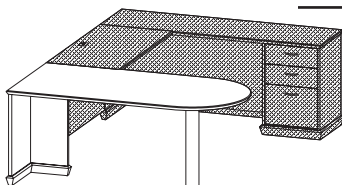

945WSB7236L_ _ **$2520**
Bullet top desk (LH), 36" diameter end, with 4" pedestal leg
36" x 72" x 30"H (170 lbs)