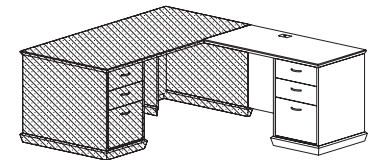

945ERR72_ _ **$2979**
Executive height return (RH), box/box/file pedestal (locking), 1/2 support panel on connection end, one wire mgmt grommet, 54"W kneespace
24" x 72" x 30"H (225 lbs)

945ERR48_ _ **$2578**
Executive height return (RH), box/box/file pedestal (locking), one wire mgmt grommet, 31"W kneespace
24" x 48" x 30"H (150 lbs)

945ERR42_ _ **$2486**
Executive height return (RH), box/box/file pedestal (locking), one wire mgmt grommet, 25"W kneespace
24" x 42" x 30"H (150 lbs)

945ERR36_ _ **$2352**
Executive height return (RH), box/box/file pedestal (locking), one wire mgmt grommet, 19"W kneespace
24" x 36" x 30"H (120 lbs)