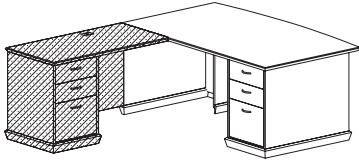

FREEDOM SERIES

List Price

Executive Workstations - Single Pedestal Desks

945KSPR84_ _ **$4618**
Executive single pedestal desk (RH) with arc conference top, box/box/file pedestal (locking),
V cut modesty, 6" center overhang
42" x 84" x 30"H (350 lbs)

945KSPR72_ _ **$4184**
Executive single pedestal desk (RH) with arc conference top, box/box/file pedestal (locking),
V cut modesty, 6" center overhang
42" x 72" x 30"H (325 lbs)

945KSPR7236_ _ **$4050**
Executive single pedestal desk (RH) with arc conference top, box/box/file pedestal (locking),
V cut modesty, 6" center overhang
36" x 72" x 30"H (310 lbs)

945SPR84_ _ **$4275**
Executive single pedestal desk (RH), box/box/file pedestal (locking), V cut modesty
42" x 84" x 30"H (350 lbs)

945SPR72_ _ **$3991**
Executive single pedestal desk (RH), box/box/file pedestal (locking), V cut modesty
36" x 72" x 30"H (330 lbs)