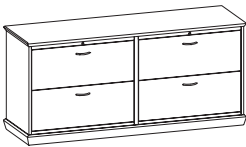

945LF4-72_ _ $4650
Four drawer lateral file credenza, legal or letter cross filing, central locking
20" x 72" x 30"H (235 lbs)
945LF4-72-24 - 24" x 72" x 30"H $4975

945LF4-66_ _ $4440
Four drawer lateral file credenza, legal or letter cross filing, central locking
20" x 66" x 30"H (215 lbs)
945LF4-66-24 - 24" x 66" x 30"H $4765

945LF4-60_ _ $4264
Four drawer lateral file credenza, legal or letter cross filing, central locking
20" x 60" x 30"H (195 lbs)
945LF4-60-24 - 24" x 60" x 30"H $4589

945SC-72_ _ $3915
Four door hinged door credenza (non-locking), one adjustable shelf per section
20" x 72" x 30"H (300 lbs)
Optional locking doors (LK) - add $119 list
945SC-72-24 - 24" x 72" x 30"H $4209