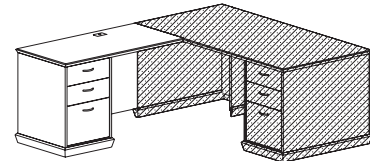

945ERL72_ _ **$2979**
Executive height return (LH), box/box/file pedestal (locking), 1/2 support panel on connection end, one wire mgmt grommet, 54"W kneespace
24" x 72" x 30"H (225 lbs)

945ERL48_ _ **$2578**
Executive height return (LH), box/box/file pedestal (locking), one wire mgmt grommet, 31"W kneespace
24" x 48" x 30"H (150 lbs)

945ERL42_ _ **$2486**
Executive height return (LH), box/box/file pedestal (locking), one wire mgmt grommet, 25"W kneespace
24" x 42" x 30"H (150 lbs)

945ERL36_ _ **$2352**
Executive height return (LH), box/box/file pedestal (locking), one wire mgmt grommet, 19"W kneespace
24" x 36" x 30"H (120 lbs)