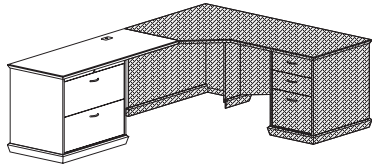

945ERL72LFCU_ _ **$3193**
Executive height lateral file computer return (LH), two lateral file drawers (locking), one wire mgmt grommet, 38 7/8" W kneespace
24" x 72" x 30"H (250 lbs)

945ERL60LFCU_ _ **$3059**
Executive height lateral file computer return (LH), two lateral file drawers (locking), one wire mgmt grommet, 26 7/8" W kneespace
24" x 60" x 30"H (195 lbs)

945ERL54LFCU_ _ **$2925**
Executive height lateral file computer return (LH), two lateral file drawers (locking), one wire mgmt grommet, 20 7/8" W kneespace
24" x 54" x 30"H (180 lbs)