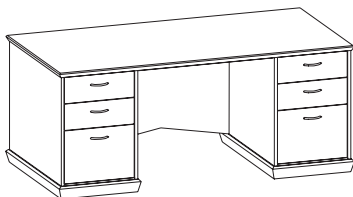

945FK8442_ _ $5475

Double pedestal desk with arc conference top, two box/box/file pedestals, pedestal locking, V cut modesty, 6" center approach side overhang
38" W Kneespace
42" x 84" x 30"H (495 lbs)

945CD36 Optional Center Drawer $402

945FK7242_ _ $5218

Double pedestal desk with arc conference top, two box/box/file pedestals, pedestal locking, V cut modesty, 6" center approach side overhang
32" W Kneespace
42" x 72" x 30"H (445 lbs)

945CD30 Optional Center Drawer $402

945FK7236_ _ $5079

Double pedestal desk with arc conference top, two box/box/file pedestals, pedestal locking, V cut modesty, 6" approach side overhang
32" W Kneespace
36" x 72" x 30"H (395 lbs)

945CD30 Optional Center Drawer $402

945FR8442_ _ $5341

Double pedestal desk with fitted top, two box/box/file pedestals, pedestal locking, V cut modesty
38" W Kneespace
42" x 84" x 30"H (500 lbs)

945CD36 Optional Center Drawer $402

945FR7236_ _ $5004

Double pedestal desk with fitted top, two box/box/file pedestals, pedestal locking, V cut modesty
32" W Kneespace
36" x 72" x 30"H (430 lbs)

945CD30 Optional Center Drawer $402