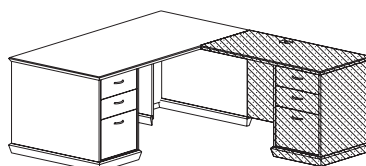

945SPL7230_ _ **$3868**
Executive single pedestal desk (LH), box/box/file pedestal (locking), V cut modesty
30" x 72" x 30"H (300 lbs)

945SPL6636_ _ **$3793**
Executive single pedestal desk (LH), box/box/file pedestal (locking), V cut modesty
36" x 66" x 30"H (290 lbs)

945SPL66_ _ **$3643**
Executive single pedestal desk (LH), box/box/file pedestal (locking), V cut modesty
30" x 66" x 30"H (275 lbs)

945SPL60_ _ **$3530**
Executive single pedestal desk (LH) with fitted top, box/box/file pedestal (locking),
V cut modesty
10" w pedestal accommodates side-to-side letter or legal filing only
If freestanding option is ordered, pedestal will be letter width
30" x 60" x 30"H (250 lbs)