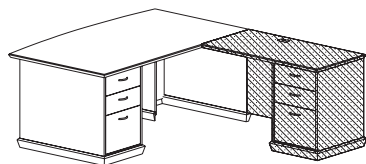

FREEDOM SERIES

List Price

Executive Workstations - Single Pedestal Desks

945KSPL84_ _ **$4618**
Executive single pedestal desk (LH) with arc conference top, box/box/file pedestal (locking),
V cut modesty, 6" center overhang
42" x 84" x 30"H (350 lbs)

945KSPL72_ _ **$4184**
Executive single pedestal desk (LH) with arc conference top, box/box/file pedestal (locking),
V cut modesty, 6" center overhang
42" x 72" x 30"H (325 lbs)

945KSPL7236_ _ **$4050**
Executive single pedestal desk (LH) with arc conference top, box/box/file pedestal (locking),
V cut modesty, 6" center overhang
36" x 72" x 30"H (310 lbs)

945SPL84_ _ **$4275**
Executive single pedestal desk (LH), box/box/file pedestal (locking), V cut modesty
42" x 84" x 30"H (350 lbs)

945SPL72_ _ **$3991**
Executive single pedestal desk (LH), box/box/file pedestal (locking), V cut modesty
36" x 72" x 30"H (330 lbs)