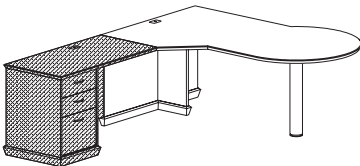

945ECWS7236R_ _

$4040

Executive single pedestal computer desk (RH) with fitted top, box/box/file pedestal (locking), 36" corner unit, V cut modesty, two wire mgmt grommets in top
24"- 36" x 72" x 30"H (283 lbs)

945ECWS6636R_ _

$3879

Executive single pedestal computer desk (RH) with fitted top, box/box/file pedestal (locking), 36" corner unit, V cut modesty, two wire mgmt grommets in top
24"- 36" x 66" x 30"H (260 lbs)

945ECWSP76R_ _

$3350

P-Top computer desk (RH), 36" diameter end, with 4" diameter black metal base, 42" corner unit, one wire mgmt grommet in top (left)
30"-42" x 76" x 30"H (330 lbs)