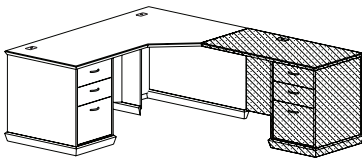

FREEDOM SERIES

List Price

Computer Desk Workstations - Single Pedestal Desks

945ECWS8442L__

$4543

Executive single pedestal computer desk (LH) with fitted top, box/box/file pedestal (locking), 42" corner unit, V cut modesty, two wire mgmt grommets in top
30"- 42" x 84" x 30"H (375 lbs)

945ECWS7242L__

$4245

Executive single pedestal computer desk (LH) with fitted top, box/box/file pedestal (locking), 42" corner unit, V cut modesty, two wire mgmt grommets in top
30"- 42" x 72" x 30"H (340 lbs)

945ECWS7236L__

$4040

Executive single pedestal computer desk (LH) with fitted top, box/box/file pedestal (locking), 36" corner unit, V cut modesty, two wire mgmt grommets in top
24"- 36" x 72" x 30"H (283 lbs)

945ECWS6636L__

$3879

Executive single pedestal computer desk (LH) with fitted top, box/box/file pedestal (locking), 36" corner unit, V cut modesty, two wire mgmt grommets in top
24"- 36" x 66" x 30"H (260 lbs)