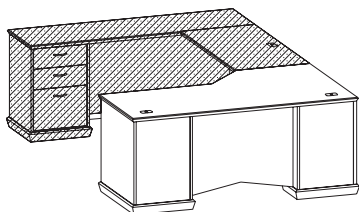

FREEDOM SERIES

List Price

Computer Desk U Workstations - Single Pedestal Desks

945ECWS8442R_ _

$4543

Executive single pedestal computer desk (RH) with fitted top, box/box/file pedestal (locking), 42" corner unit, V cut modesty, two wire mgmt grommets in top
30" - 42" x 84" x 30"H (375 lbs)

945ECWS7242R_ _

$4245

Executive single pedestal computer desk (RH) with fitted top, box/box/file pedestal (locking), 42" corner unit, V cut modesty, two wire mgmt grommets in top
30" - 42" x 72" x 30"H (340 lbs)