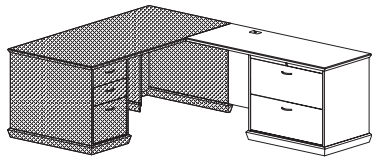

945ERR72LF_ _ **$3193**
Executive height lateral file return (RH), two lateral file drawers (locking), one wire mgmt grommet, 38 7/8"W kneespace
24" x 72" x 30"H (250 lbs)

945ERR60LF_ _ **$3059**
Executive height lateral file return (RH), two lateral file drawers (locking), one wire mgmt grommet, 26 7/8"W kneespace
24" x 60" x 30"H (195 lbs)

945ERR54LF_ _ **$2925**
Executive height lateral file return (RH), two lateral file drawers (locking), one wire mgmt grommet, 20 7/8"W kneespace
24" x 54" x 30"H (180 lbs)