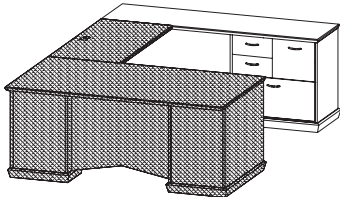

945DCSPR84FC _ _	Single pedestal file center credenza (RH), file center pedestal (locking), two box, one file drawer top, one lateral file drawer bottom, one wire mgmt grommet, 27"W kneespace 20" x 84" x 30"H (320 lbs)	$4262
945DCSPR84FC-24	24" x 84" x 30"H	$4722
945DCSPR72FC _ _	Single pedestal file center credenza (RH), file center pedestal (locking), two box, one file drawer top, one lateral file drawer bottom, one wire mgmt grommet, 15"W kneespace 20" x 72" x 30"H (260 lbs)	$3919
945DCSPR72FC-24	24" x 72" x 30"H	$4344
945DCSPR66FC _ _	Single pedestal file center credenza (RH), file center pedestal (locking), two box, one file drawer top, one lateral file drawer bottom, one wire mgmt grommet, 9"W kneespace 20" x 66" x 30"H (215 lbs)	$3722
945DCSPR66FC-24	24" x 66" x 30"H	$4111