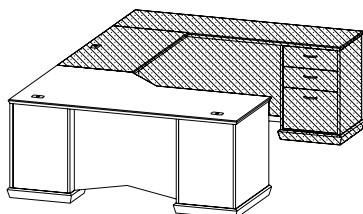

FREEDOM SERIES

List Price

Computer Desk U Workstations - Single Pedestal Desks

945ECWS8442L__

$4543

Executive single pedestal computer desk (LH) with fitted top, box/box/file pedestal (locking), 42" corner unit, V cut modesty, two wire mgmt grommets in top
30"- 42" x 84" x 30"H (375 lbs)

945ECWS7242L__

$4245

Executive single pedestal computer desk (LH) with fitted top, box/box/file pedestal (locking), 42" corner unit, V cut modesty, two wire mgmt grommets in top
30"- 42" x 72" x 30"H (340 lbs)