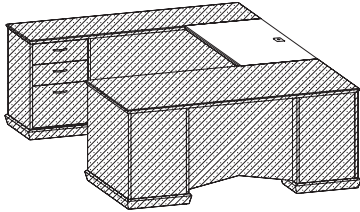

FREEDOM SERIES

List Price

U Configurations - Connecting Bridges

945WS54 _ _	Executive height bridge, one computer grommet 24" x 54" x 30"H (145 lbs)	$1779
945WS48 _ _	Executive height bridge, one computer grommet 24" x 48" x 30"H (110 lbs)	$1636
945WS42 _ _	Executive height bridge, one computer grommet 24" x 42" x 30"H (100 lbs)	$1617

U Configurations - Single Pedestal Credenzas