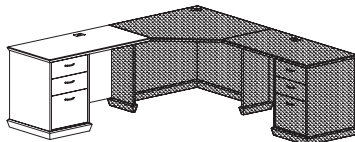

945ERL42CU_ _ **$2486**
Executive height computer return (LH), box/box/file pedestal (locking), one wire mgmt grommet, 22 1/8"W kneespace
24" x 42" x 30"H (150 lbs)

945ERL36CU_ _ **$2352**
Executive height computer return (LH), box/box/file pedestal (locking), one wire mgmt grommet, 16 1/8"W kneespace
24" x 36" x 30"H (120 lbs)