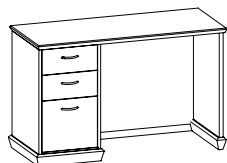

945DCSPL48FS_ (shown) **$3133**
Single pedestal freestanding credenza (LH), box/box/file pedestal (locking), one wire mgmt grommet in back panel, 30"W kneespace
20" x 48" x 30"H (160 lbs)

945DCSPL48FS-24 - 24" x 48" x 30"H **$3471**

945DCSPR48FS_ **$3133**
Single pedestal freestanding credenza (RH), box/box/file pedestal (locking), one wire mgmt grommet in back panel, 30"W kneespace
20" x 48" x 30"H (160 lbs)

945DCSPR48FS-24 - 24" x 48" x 30"H **$3471**