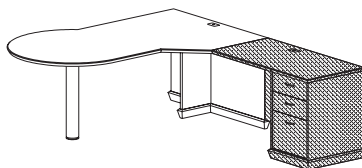

945ECWSP76L__

$3350

P-Top computer desk (LH), 36" diameter end, with 4" diameter black metal base, 42" corner unit, one wire mgmt grommet in top (right)
30"-42" x 76" x 30"H (330 lbs)