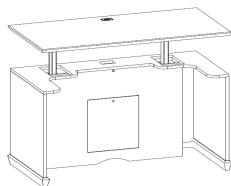

945CRT60EU_ **$8533**
Computertablewithheightadjustableergoniainstalled,controllerwithmemorysettings,
onewiremanagementgrommetintopandbackpanel
30"x60"x30"-48"H(265lbs)