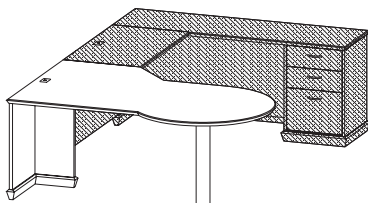

945ECWS7236L__

$4040

Executive single pedestal computer desk (LH), box/box/file pedestal (locking), 36" corner unit, V cut modesty, two wire mgmt grommets in top
30"- 42" x 72" x 30"H (283 lbs)

945ECWS6636L__

$3879

Executive single pedestal computer desk (LH), with fitted top, box/box/file pedestal (locking), 36" corner unit, V cut modesty, two wire mgmt grommets in top
24"- 36" x 66" x 30"H (260 lbs)

945ECWSP76L__

$3350

P-Top computer desk (LH), 36" diameter end, with 4" pedestal leg, 42" corner unit, one wire mgmt grommet in top (right)
30"-42" x 76" x 30"H (330 lbs)