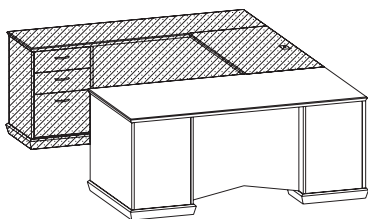

945SPR7230_ _ **$3868**
Executive single pedestal desk (RH), box/box/file pedestal (locking), V cut modesty
30" x 72" x 30"H (300 lbs)

945SPR6636_ _ **$3793**
Executive single pedestal desk (RH), box/box/file pedestal (locking), V cut modesty
36" x 66" x 30"H (290 lbs)

945SPR66_ _ **$3643**
Executive single pedestal desk (RH), box/box/file pedestal (locking), V cut modesty
30" x 66" x 30"H (275 lbs)

945SPR60_ _ **$3530**
Executive single pedestal desk (RH) with fitted top, box/box/file pedestal (locking),
V cut modesty
10" w pedestal accommodates side-to-side letter or legal filing only
If freestanding option is ordered, pedestal will be letter width
30" x 60" x 30"H (250 lbs)