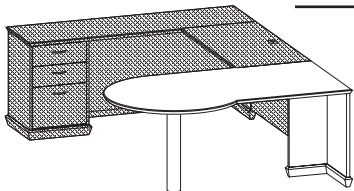

945WSP72R_ _ **$3151**
P-Top desk (RH), 42" diameter end, with 4" pedestal leg
36"-42" x 72" x 30"H (170 lbs)