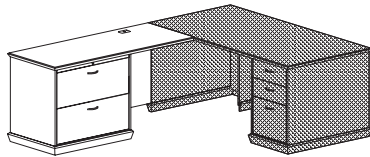

945ERL72LF_ _ **$3193**
Executive height lateral file return (LH), two lateral file drawers (locking), one wire mgmt grommet, 38 7/8"W kneespace
24" x 72" x 30"H (250 lbs)

945ERL60LF_ _ **$3059**
Executive height lateral file return (LH), two lateral file drawers (locking), one wire mgmt grommet, 26 7/8"W kneespace
24" x 60" x 30"H (195 lbs)

945ERL54LF_ _ **$2925**
Executive height lateral file return (LH), two lateral file drawers (locking), one wire mgmt grommet, 20 7/8"W kneespace
24" x 54" x 30"H (180 lbs)