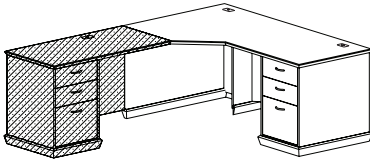

FREEDOM SERIES

List Price

Computer Desk Workstations - Single Pedestal Desks

945ECWS8442R_ _

$4543

Executive single pedestal computer desk (RH) with fitted top, box/box/file pedestal (locking), 42" corner unit, V cut modesty, two wire mgmt grommets in top
30"- 42" x 84" x 30"H (375 lbs)

945ECWS7242R_ _

$4245

Executive single pedestal computer desk (RH) with fitted top, box/box/file pedestal (locking), 42" corner unit, V cut modesty, two wire mgmt grommets in top
30"- 42" x 72" x 30"H (340 lbs)