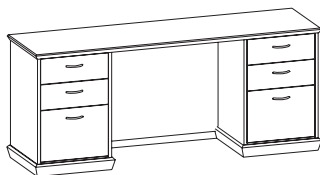

945DC72-3-__ $4595
Credenza with kneespace, two box/box/file pedestals (locking), wire mgmt grommet in back panel
40" W kneespace
20" x 72" x 30"H (255 lbs)
945DC72-3-24 - 24" x 72" x 30"H $5020

945DC66-3-__ $4329
Credenza with kneespace, two box/box/file pedestals (locking), wire mgmt grommet in back panel
34" W kneespace
20" x 66" x 30"H (245 lbs)
945DC66-3-24 - 24" x 66" x 30"H $4718

945DC60-3-__ $4115
Credenza with kneespace, two box/box/file pedestals (locking), wire mgmt grommet in back panel
28" W kneespace
20" x 60" x 30"H (235 lbs)
945DC60-3-24 - 24" x 60" x 30"H $4468