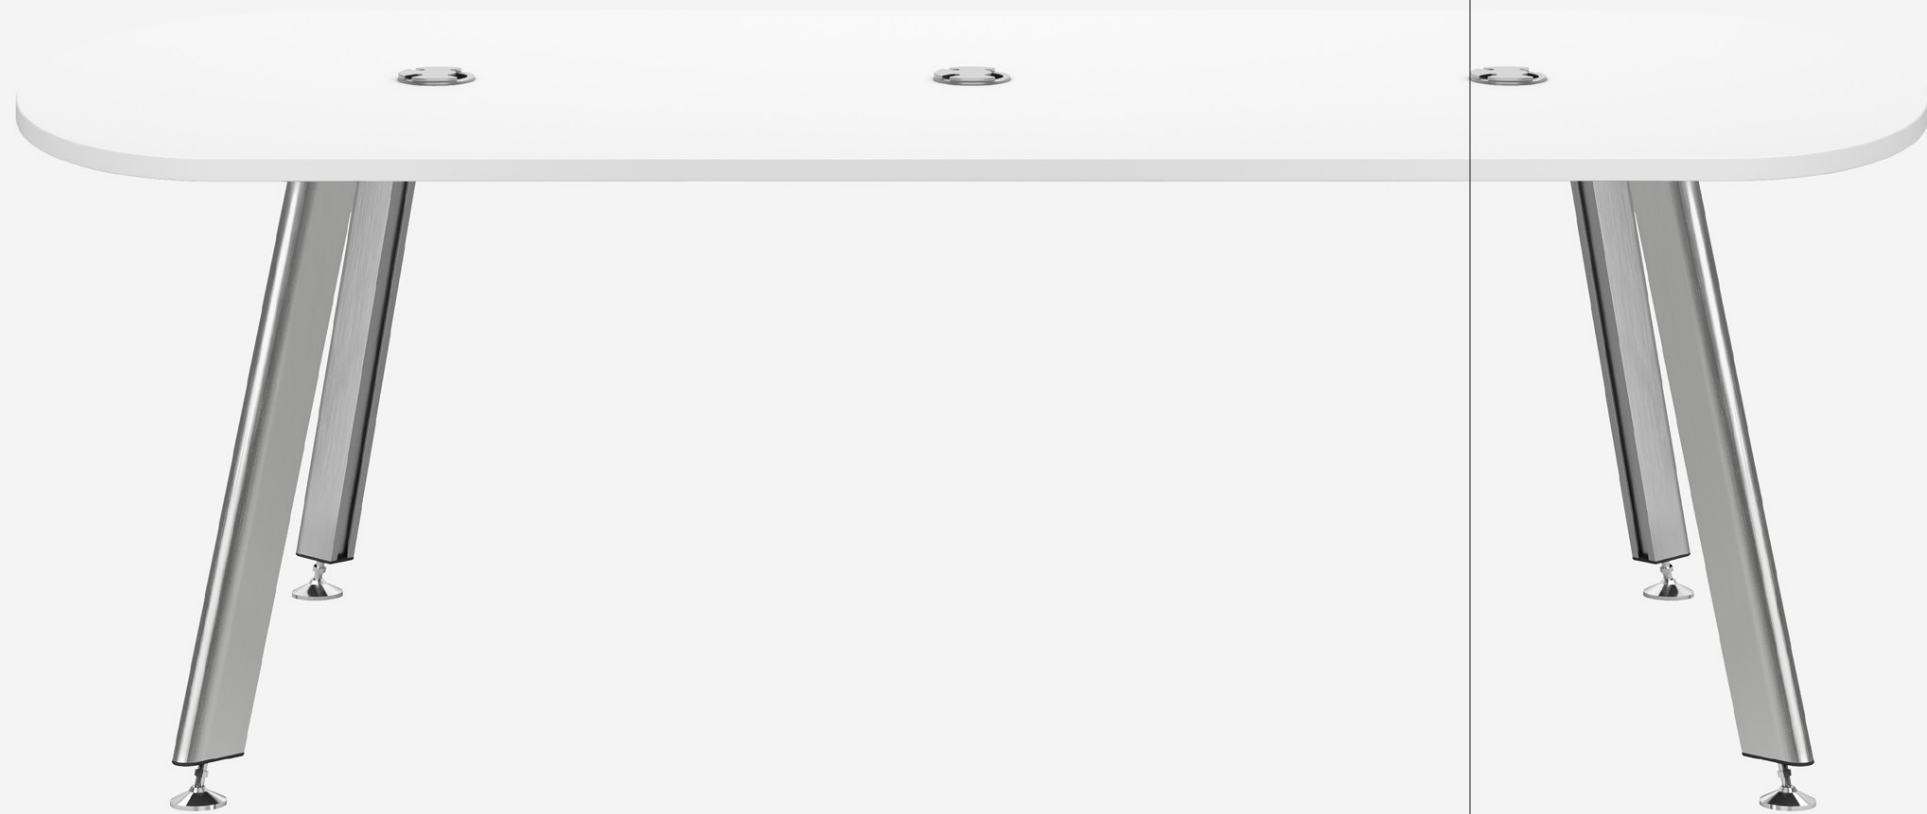

double ellipse racetrack multiple segments  
conference table with glass top  
cable column  
curva conference in mesh  
laminata credenza with  
floating glass top

## 48" & 60" depth glass top tables

double ellipse racetrack glass table top in ultra clear and back painted glass 1/2" thick with a 2mm beveled edge in Pure White finish

**glass & laminate tops**

round glass table top in ultra clear and back painted glass 1/2" thick with a 2mm beveled edge in Pure White finish. square laminate table top 1" thick with a matching 2mm ABS flat edgeband in Oxford White finish

## table & credenza

laminated double ellipse racetrack table top in Oxford White finish. table leg in brushed aluminum clear anodized. leveling glides fabricated in carbon steel in chrome finish. wood veneer credenza in Sunrise Walnut with floating glass top

## cable column

fabricated in aluminum with clear anodized satin finish. dimensions, 4" diameter X 31" height, flexible structure