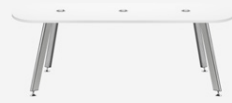

## cable column

fabricated in aluminum with clear anodized satin finish. dimensions, 4" diameter X 31" height, flexible structure

## tables

round, square & double ellipse one segment

round table  
available in glass &  
laminated tops  
42" dia, 48" dia, 60" dia

square table  
available in glass &  
laminated tops  
42" X 42"  
48" X 48"

double ellipse  
1 segment  
available in glass &  
laminated tops  
36" D X 72" W  
42" D X 84" W

double ellipse multiple segments

double ellipse  
2 segments  
available in  
laminated tops 48" D x 96" W  
60" D x 120" W