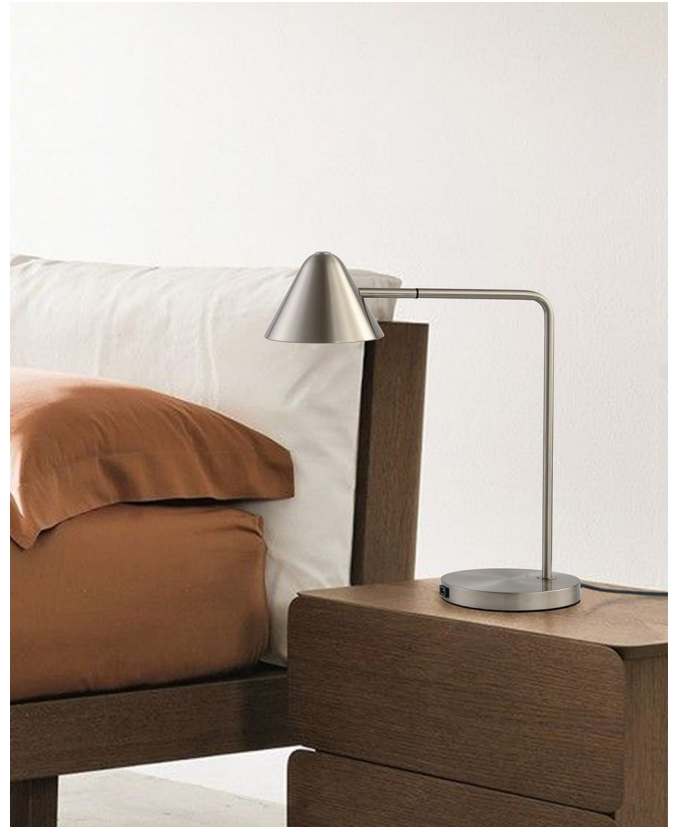

Cove Task Table Lamp, Satin Nickel

By Nova of California

Call Us (323) 277-6266

Details

- Include a modern design element on a desk or project table with the illumination of the Cove table lamp
- A satin nickel finish complements the contemporary style
- USB port - Easy access to charging your phone or other devices.
- Long-lasting, functional, energy-efficient, LED illumination excellent for reading.
- Adjustable to put the right amount of light right where you want it.
- Classic Contemporary design and LED technology.
- Bulb included : 1 x 5W LED (60W equivalent)

All Specifications

Weight	5 lbs
Dimensions	8 x 15 x 19 in
Body Material	Iron
Body Finish / Colour	Satin Nickel
Base Material	Iron
Base Finish / Color	Matte Black
Base Length Width	8"
Base Height	2"
Shade Top Dimension	1\
Shade Bottom Dimension	6
Shade Vertical Height	5
Shade Material	Steel
Shade Finish/Color	Matte Black
Shade Shape	Cone
Type of Bulb Included	LED Bulb
# of Bulbs	N/A
Bulb Base Type	N/A
Bulb Wattage	5W
Voltage	120
# of Sockets	n/a
Switch Type	Touch – Dimmer
Switch Location	On top of shade
Cord Color	Black
Cord Length	6
Certificate	ETL
Bulb Included	Yes
Assembly Required?	Yes

Additional Details

Product URL:

<https://novaofcalifornia.com/product/cove-table-lamp/>

Notes:

Prepared by:

Prepared for:

Project:

Room: