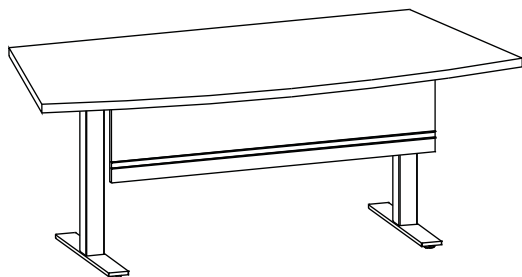

Pneumatic Adjustable Height Tables

Metal available in Silver or Black

Adjustable Height Tables - Rectangle			
9000AT3060 _	60"W x 30"D x 29"H	160 lbs	$3653
9000AT3066 _	66"W x 30"D x 29"H	168 lbs	$3691
9000AT3072 _	72"W x 30"D x 29"H	175 lbs	$3725
9000AT3666 _	66"W x 36"D x 29"H	185 lbs	$3762
9000AT3672 _	72"W x 36"D x 29"H	194 lbs	$3932
Adjustable Height Tables - Arc Top			
9000AK3060 _	60"W x 30"D x 29"H	150 lbs	$3822
9000AK3066 _	66"W x 30"D x 29"H	158 lbs	$3861
9000AK3666 _	66"W x 36"D x 29"H	170 lbs	$3894
9000AK3672 _	72"W x 36"D x 29"H	179 lbs	$3912
9000AK4272 _	72"W x 42"D x 29"H	200 lbs	$4101