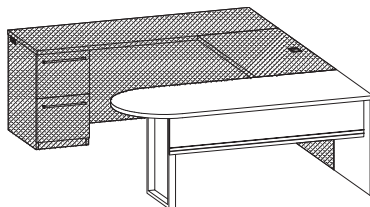

9000WSB7230R_ _ **$1827**
Bullet worksurface (RH), back panel and metal pedestal end
30" x 72" x 30"H (169 lbs)

9000WSB6630R_ _ **$1744**
Bullet worksurface (RH), back panel and metal pedestal end
30" x 66" x 30"H (154 lbs)