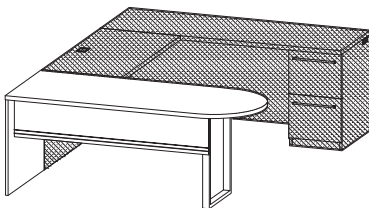

9000WSB7230R_ _ **$1827**
Bullet worksurface (RH), back panel and metal pedestal end
30" x 72" x 30"H (169 lbs)

9000WSB6630R_ _ **$1744**
Bullet worksurface (RH), back panel and metal pedestal end
30" x 66" x 30"H (154 lbs)