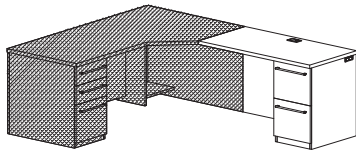

9000ERR2048__	$1718
Executive height return (RH), file/file pedestal (locking), wire mgmt grommets in top, back and end, 32"W kneespace 20" x 48" x 30"H (140 lbs)	

9000ERR2442__	$1740
Executive height return (RH), file/file pedestal (locking), wire mgmt grommets in top, back and end, 26"W kneespace 24" x 42" x 30"H (140 lbs)	

9000ERR2042__	$1664
Executive height return (RH), file/file pedestal (locking), wire mgmt grommets in top, back and end, 26"W kneespace 20" x 42" x 30"H (140 lbs)	

9000ERR2436__	$1640
Executive height return (RH), file/file pedestal (locking), wire mgmt grommets in top, back and end, 20"W kneespace 24" x 36" x 30"H (140 lbs)	

9000ERR2036__	$1564
Executive height return (RH), file/file pedestal (locking), wire mgmt grommets in top, back and end, 20"W kneespace 20" x 36" x 30"H (140 lbs)