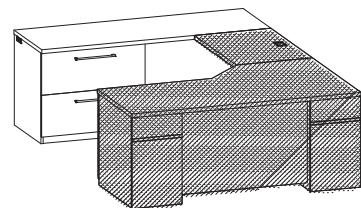

Computer Desk U Workstations - Single Pedestal Credenzas

9000DCSPL7224LF_ Single pedestal credenza (LH), two lateral file drawers (locking), legal or letter filing, wire mgmt grommets in ends and back, 39"W kneespace 24" x 72" x 30"H (230 lbs)	$2366
9000DCSPL7220LF_ Single pedestal credenza (LH), two lateral file drawers (locking), legal or letter filing, wire mgmt grommets in ends and back, 39"W kneespace 20" x 72" x 30"H (201 lbs)	$2257
9000DCSPL6624LF_ Single pedestal credenza (LH), two lateral file drawers (locking), legal or letter filing, wire mgmt grommets in ends and back, 33"W kneespace 24" x 66" x 30"H (215 lbs)	$2308
9000DCSPL6620LF_ Single pedestal credenza (LH), two lateral file drawers (locking), legal or letter filing, wire mgmt grommets in ends and back, 33"W kneespace 20" x 66" x 30"H (188 lbs)	$2199