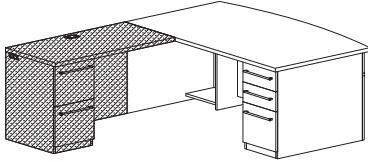

CONNECTION SERIES

List Price

Executive Workstations - Single Pedestal Desks

9000KSPR7242_ _ **$3012**
Executive single pedestal desk (RH) with arc conference top, box/box/file pedestal (locking),
10" center overhang, stepped modesty panel
42" x 72" x 30"H (335 lbs)

9000KSPR7236_ _ **$2837**
Executive single pedestal desk (RH) with arc conference top, box/box/file pedestal (locking),
10" center overhang, stepped modesty panel
36" x 72" x 30"H (305 lbs)

9000SPR7236_ _ **$2685**
Executive single pedestal desk (RH), box/box/file pedestal (locking),
6" center overhang, stepped modesty panel
36" x 72" x 30"H (330 lbs)