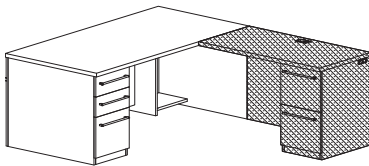

9000SPL7230_ _ **$2537**
Executive single pedestal desk (LH), box/box/file pedestal (locking),
6" center overhang, stepped modesty panel
30" x 72" x 30"H (300 lbs)

9000SPL6636_ _ **$2644**
Executive single pedestal desk (LH), box/box/file pedestal (locking),
6" center overhang, stepped modesty panel
36" x 66" x 30"H (290 lbs)

9000SPL6630_ _ **$2509**
Executive single pedestal desk (LH), box/box/file pedestal (locking),
6" center overhang, stepped modesty panel
30" x 66" x 30"H (275 lbs)