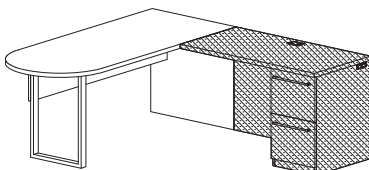

9000WSB7230L_ _ **$1827**
Bullet worksurface (LH), back panel and metal pedestal end
30" x 72" x 30"H (169 lbs)

9000WSB6630L_ _ **$1744**
Bullet worksurface (LH), back panel and metal pedestal end
30" x 66" x 30"H (154 lbs)