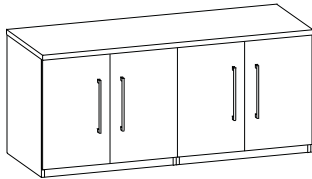

9000DSC72-24 _ _ $2922
Four door hinged door cabinet (non-locking), one adjustable shelf per section
24" x 72" x 30"H (300 lbs)
Optional locking doors (LK) - add $119 list

9000DSC72-20 _ _ $2813
Four door hinged door cabinet (non-locking), one adjustable shelf per section
20" x 72" x 30"H (300 lbs)
Optional locking doors (LK) - add $119 list

9000DSC66-24 _ _ $2802
Four door hinged door cabinet (non-locking), one adjustable shelf per section
24" x 66" x 30"H (260 lbs)
Optional locking doors (LK) - add $119 list

9000DSC66-20 _ _ $2693
Four door hinged door cabinet (non-locking), one adjustable shelf per section
20" x 66" x 30"H (260 lbs)
Optional locking doors (LK) - add $119 list

9000DSC36-24 _ _ $1415
Two door hinged door cabinet (non-locking), one adjustable shelf
24" x 36" x 30"H (152 lbs)
Optional locking doors (LK) - add $60 list

9000DSC36-20 _ _ $1349
Two door hinged door cabinet (non-locking), one adjustable shelf
20" x 36" x 30"H (133 lbs)
Optional locking doors (LK) - add $60 list