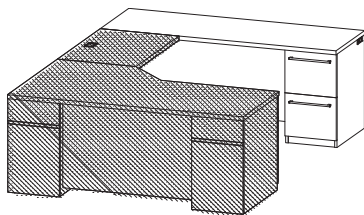

9000DCSPR7224_ Single pedestal credenza (RH), file/file pedestal (locking), wire mgmt grommets in ends and back, 55"W kneespace 24" x 72" x 30"H (220 lbs)	$2095
9000DCSPR7220_ Single pedestal credenza (RH), file/file pedestal (locking), wire mgmt grommets in ends and back, 55"W kneespace 20" x 72" x 30"H (193 lbs)	$1986
9000DCSPR6624_ Single pedestal credenza (RH), file/file pedestal (locking), wire mgmt grommets in ends and back, 49"W kneespace 24" x 66" x 30"H (200 lbs)	$2038
9000DCSPR6620_ Single pedestal credenza (RH), file/file pedestal (locking), wire mgmt grommets in ends and back, 49"W kneespace 20" x 66" x 30"H (176 lbs)	$1928