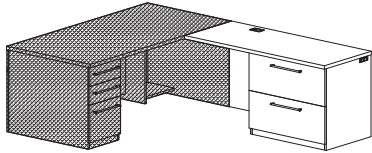

CONNECTION SERIES

List Price

Executive Workstations - Executive Returns