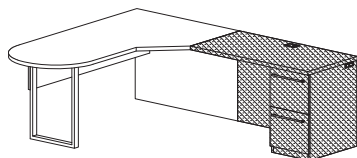

9000ECWBL6636-24_ _ **$1765**
Freestanding bullet top computer desk (LH), 30" diameter end, with metal pedestal end, 36" corner unit, one wire mgmt grommet in wing end, for 24" deep return
24"-36" x 66" x 30"H (195 lbs)

9000ECWBL6636-20_ _ **$1765**
Freestanding bullet top computer desk (LH), 30" diameter end, with metal pedestal end, 36" corner unit, one wire mgmt grommet in wing end, for 20" deep return
24"-36" x 66" x 30"H (195 lbs)