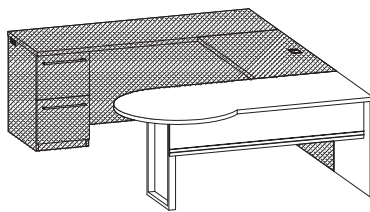

9000WSP7236R_ _ **$2264**
P Top worksurface (RH), 42" radius end, back panel and metal pedestal end
36" x 72" x 30"H (190 lbs)

9000WSP6636R_ _ **$2045**
P Top worksurface (RH), 42" radius end, back panel and metal pedestal end
36" x 66" x 30"H (172 lbs)