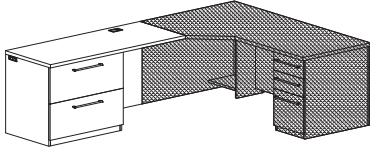

CONNECTION SERIES

List Price

Computer Desk Workstations - Executive Returns

9000ERL2460LF_ _	$2208
Executive height return (LH), two lateral file drawers (locking), wire mgmt grommets in top, back and end, 28"W kneespace 24" x 60" x 30"H (228 lbs)	
9000ERL2060LF_ _	$2131
Executive height return (LH), two lateral file drawers (locking), wire mgmt grommets in top, back and end, 28"W kneespace 20" x 60" x 30"H (208 lbs)	
9000ERL2454LF_ _	$2156
Executive height return (LH), two lateral file drawers (locking), wire mgmt grommets in top, back and end, 22"W kneespace 24" x 54" x 30"H (215 lbs)	
9000ERL2054LF_ _	$2080
Executive height return (LH), two lateral file drawers (locking), wire mgmt grommets in top, back and end, 22"W kneespace 20" x 54" x 30"H (195 lbs)	

9000ERL2454_ _	$1870
Executive height return (LH), file/file pedestal (locking), wire mgmt grommets in top, back and end, 38"W kneespace 24" x 54" x 30"H (140 lbs)	

9000ERL2054_ _	$1793
Executive height return (LH), file/file pedestal (locking), wire mgmt grommets in top, back and end, 38"W kneespace 20" x 54" x 30"H (140 lbs)	

9000ERL2448_ _	$1793
Executive height return (LH), file/file pedestal (locking), wire mgmt grommets in top, back and end, 32"W kneespace 24" x 48" x 30"H (140 lbs)	

9000ERL2048_ _	$1718
Executive height return (LH), file/file pedestal (locking), wire mgmt grommets in top, back and end, 32"W kneespace 20" x 48" x 30"H (140 lbs)