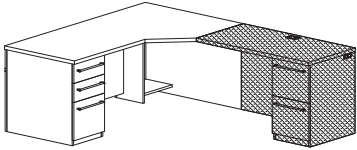

Computer Desk Workstations - Single Pedestal Desks

9000ECWSL7242-24_ _ **$2979**
Executive single pedestal computer desk (LH), box/box/file pedestal (locking), 42" corner unit, wire mgmt grommet in wing end, stepped modesty panel, for 24" return
30"- 42" x 72" x 30"H (325 lbs)

9000ECWSL7242-20_ _ **$2979**
Executive single pedestal computer desk (LH), box/box/file pedestal (locking), 42" corner unit, wire mgmt grommet in wing end, stepped modesty panel, for 20" deep return
30"- 42" x 72" x 30"H (325 lbs)

9000ECWSL7236-24_ _ **$2848**
Executive single pedestal computer desk (LH), box/box/file pedestal (locking), 36" corner unit, wire mgmt grommet in wing end, stepped modesty panel, for 24" deep return
30"- 42" x 72" x 30"H (325 lbs)

9000ECWSL7236-20_ _ **$2848**
Executive single pedestal computer desk (LH), box/box/file pedestal (locking), 36" corner unit, wire mgmt grommet in wing end, stepped modesty panel, for 20" deep return
24"- 36" x 72" x 30"H (325 lbs)

9000ECWSL6636-24_ _ **$2695**
Executive single pedestal computer desk (LH), box/box/file pedestal (locking), 36" corner unit, wire mgmt grommet in wing end, stepped modesty panel, for 24" deep return
24"- 36" x 66" x 30"H (325 lbs)

9000ECWSL6636-20_ _ **$2695**
Executive single pedestal computer desk (LH), box/box/file pedestal (locking), 36" corner unit, wire mgmt grommet in wing end, stepped modesty panel, for 20" deep return
24"- 36" x 66" x 30"H (325 lbs)