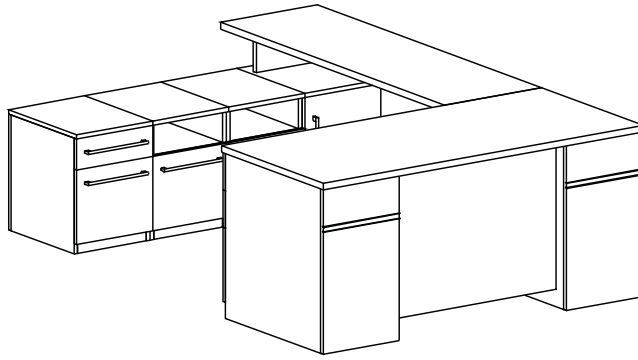

CONNECTION SERIES

List Price

Return Worksurface Riser			
9000WR6024 _	60"W x 24"D x 9 1/4"H	68lbs	$1149
9000WR6020 _	60"W x 20"D x 9 1/4"H	60lbs	$1094
9000WR6624 _	66"W x 24"D x 9 1/4"H	74lbs	$1203
9000WR6620 _	66"W x 20"D x 9 1/4"H	65lbs	$1149
9000WR7224 _	72"W x 24"D x 9 1/4"H	78lbs	$1258
9000WR7220 _	72"W x 20"D x 9 1/4"H	69lbs	$1203

Return Worksurface Shell - Left			
9000SH6024L _	60"W x 24"D x 30"H	120lbs	$1218
9000SH6020L _	60"W x 20"D x 30"H	105lbs	$1109
9000SH6624L _	66"W x 24"D x 30"H	132lbs	$1316
9000SH6620L _	66"W x 20"D x 30"H	116lbs	$1207
9000SH7224L _	72"W x 24"D x 30"H	144lbs	$1414
9000SH7220L _	72"W x 20"D x 30"H	126lbs	$1305

Return Worksurface Shell - Right			
9000SH6024R _	60"W x 24"D x 30"H	120lbs	$1218
9000SH6020R _	60"W x 20"D x 30"H	105lbs	$1109
9000SH6624R _	66"W x 24"D x 30"H	132lbs	$1316
9000SH6620R _	66"W x 20"D x 30"H	116lbs	$1207
9000SH7224R _	72"W x 24"D x 30"H	144lbs	$1414
9000SH7220R _	72"W x 20"D x 30"H	126lbs	$1305

9000MP-BBF			$1695
Mobile pedestal Box-box-file, locking			
16" x 20 x 28"H (97 lbs)