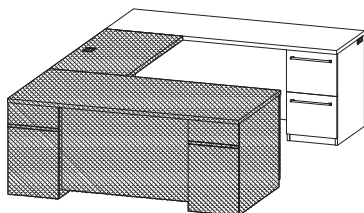

9000DCSPR7224LF_ _	Single pedestal credenza (RH), two lateral file drawers (locking), legal or letter filing, wire mgmt grommets in ends and back, 39"W kneespace 24" x 72" x 30"H (230 lbs)	$2366
9000DCSPR7220LF_ _	Single pedestal credenza (RH), two lateral file drawers (locking), legal or letter filing, wire mgmt grommets in ends and back, 39"W kneespace 20" x 72" x 30"H (201 lbs)	$2257
9000DCSPR6624LF_ _	Single pedestal credenza (RH), two lateral file drawers (locking), legal or letter filing, wire mgmt grommets in ends and back, 33"W kneespace 24" x 66" x 30"H (215 lbs)	$2308
9000DCSPR6620LF_ _	Single pedestal credenza (RH), two lateral file drawers (locking), legal or letter filing, wire mgmt grommets in ends and back, 33"W kneespace 20" x 66" x 30"H (188 lbs)	$2199
9000DCSPR7224_ _	Single pedestal credenza (RH), file/file pedestal (locking), wire mgmt grommets in ends and back, 55"W kneespace 24" x 72" x 30"H (220 lbs)	$2095
9000DCSPR7220_ _	Single pedestal credenza (RH), file/file pedestal (locking), wire mgmt grommets in ends and back, 55"W kneespace 20" x 72" x 30"H (193 lbs)	$1986
9000DCSPR6624_ _	Single pedestal credenza (RH), file/file pedestal (locking), wire mgmt grommets in ends and back, 49"W kneespace 24" x 66" x 30"H (200 lbs)	$2038
9000DCSPR6620_ _	Single pedestal credenza (RH), file/file pedestal (locking), wire mgmt grommets in ends and back, 49"W kneespace 20" x 66" x 30"H (176 lbs)	$1928