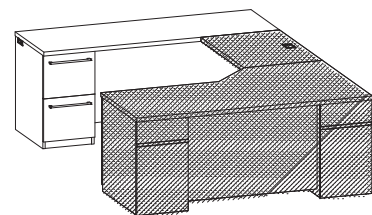

9000DCSPL7224_ Single pedestal credenza (LH), file/file pedestal (locking), wire mgmt grommets in ends and back, 55"W kneespace 24" x 72" x 30"H (220 lbs)	$2095
9000DCSPL7220_ Single pedestal credenza (LH), file/file pedestal (locking), wire mgmt grommets in ends and back, 55"W kneespace 20" x 72" x 30"H (193 lbs)	$1986
9000DCSPL6624_ Single pedestal credenza (LH), file/file pedestal (locking), wire mgmt grommets in ends and back, 49"W kneespace 24" x 66" x 30"H (200 lbs)	$2038
9000DCSPL6620_ Single pedestal credenza (LH), file/file pedestal (locking), wire mgmt grommets in ends and back, 49"W kneespace 20" x 66" x 30"H (176 lbs)	$1928