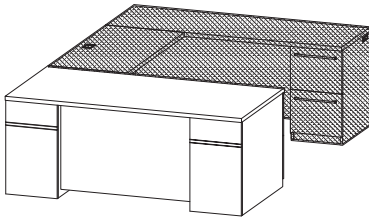

9000SPL7230_ _ **$2537**
Executive single pedestal desk (LH), box/box/file pedestal (locking),
6" center overhang, stepped modesty panel
30" x 72" x 30"H (300 lbs)

9000SPL6636_ _ **$2644**
Executive single pedestal desk (LH), box/box/file pedestal (locking),
6" center overhang, stepped modesty panel
36" x 66" x 30"H (290 lbs)

9000SPL6630_ _ **$2509**
Executive single pedestal desk (LH), box/box/file pedestal (locking),
6" center overhang, stepped modesty panel
30" x 66" x 30"H (275 lbs)