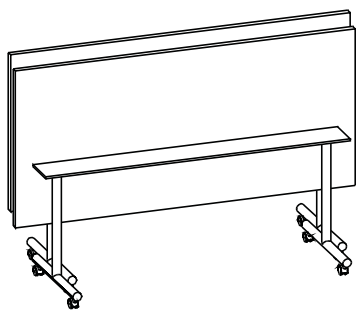

CONNECTION SERIES

List Price

Training Tables

Locking casters
Metal available in Silver or Black

Training Tables			
9000TT2048 _	48"W x 20"D x 29"H	75 lbs	$1832
9000TT2054 _	54"W x 20"D x 29"H	81 lbs	$1876
9000TT2060 _	60"W x 20"D x 29"H	87 lbs	$1919
9000TT2066 _	66"W x 20"D x 29"H	93 lbs	$1962
9000TT2072 _	72"W x 20"D x 29"H	98 lbs	$2181
9000TT2448 _	48"W x 24"D x 29"H	85 lbs	$1870
9000TT2454 _	54"W x 24"D x 29"H	92 lbs	$1913
9000TT2460 _	60"W x 24"D x 29"H	98 lbs	$1957
9000TT2466 _	66"W x 24"D x 29"H	105 lbs	$2001
9000TT2472 _	72"W x 24"D x 29"H	112 lbs	$2220
9000TT3048 _	48"W x 30"D x 29"H	98 lbs	$1957
9000TT3054 _	54"W x 30"D x 29"H	107 lbs	$2001
9000TT3060 _	60"W x 30"D x 29"H	116 lbs	$2045
9000TT3066 _	66"W x 30"D x 29"H	124 lbs	$2089
9000TT3072 _	72"W x 30"D x 29"H	133 lbs	$2307
9000TT3666 _	66"W x 36"D x 29"H	143 lbs	$2154
9000TT3672 _	72"W x 36"D x 29"H	153 lbs	$2373