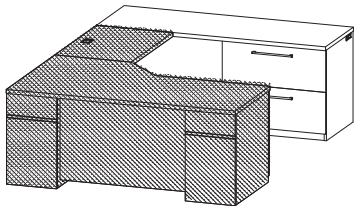

Computer Desk U Workstations - Single Pedestal Credenzas

9000DCSPR7224LF_ Single pedestal credenza (RH), two lateral file drawers (locking), legal or letter filing, wire mgmt grommets in ends and back, 39"W kneespace 24" x 72" x 30"H (230 lbs)	$2366
9000DCSPR7220LF_ Single pedestal credenza (RH), two lateral file drawers (locking), legal or letter filing, wire mgmt grommets in ends and back, 39"W kneespace 20" x 72" x 30"H (201 lbs)	$2257
9000DCSPR6624LF_ Single pedestal credenza (RH), two lateral file drawers (locking), legal or letter filing, wire mgmt grommets in ends and back, 33"W kneespace 24" x 66" x 30"H (215 lbs)	$2308
9000DCSPR6620LF_ Single pedestal credenza (RH), two lateral file drawers (locking), legal or letter filing, wire mgmt grommets in ends and back, 33"W kneespace 20" x 66" x 30"H (188 lbs)	$2199