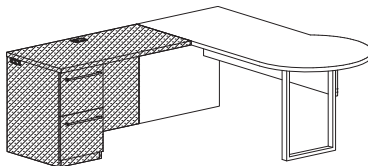

9000WSP7236R_ _ **$2264**
P Top worksurface (RH), 42" radius end, back panel and metal pedestal end
36" x 72" x 30"H (190 lbs)

9000WSP6636R_ _ **$2045**
P Top worksurface (RH), 42" radius end, back panel and metal pedestal end
36" x 66" x 30"H (172 lbs)