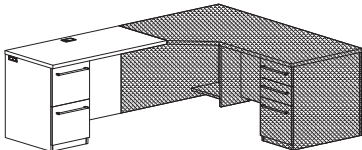

9000ERL2442_ _	$1740
Executive height return (LH), file/file pedestal (locking), wire mgmt grommets in top, back and end, 26"W kneespace 24" x 42" x 30"H (140 lbs)	

9000ERL2042_ _	$1664
Executive height return (LH), file/file pedestal (locking), wire mgmt grommets in top, back and end, 26"W kneespace 20" x 42" x 30"H (140 lbs)	

9000ERL2436_ _	$1640
Executive height return (LH), file/file pedestal (locking), wire mgmt grommets in top, back and end, 20"W kneespace 24" x 36" x 30"H (140 lbs)	

9000ERL2036_ _	$1564
Executive height return (LH), file/file pedestal (locking), wire mgmt grommets in top, back and end, 20"W kneespace 20" x 36" x 30"H (140 lbs)