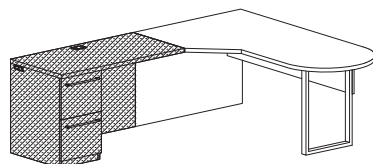

9000ECWBR7242-24_ _ **$2045**
Freestanding bullet top computer desk (RH), 30" diameter end, with metal pedestal end, 42" corner unit, one wire mgmt grommet in wing end, for 24" deep return
30"-42" x 72" x 30"H (195 lbs)

9000ECWBR7242-20_ _ **$2045**
Freestanding bullet top computer desk (RH), 30" diameter end, with metal pedestal end, 42" corner unit, one wire mgmt grommet in wing end, for 20" deep return
30"-42" x 72" x 30"H (195 lbs)

9000ECWBR7236-24_ _ **$1885**
Freestanding bullet top computer desk (RH), 30" diameter end, with metal pedestal end, 36" corner unit, one wire mgmt grommet in wing end, for 24" deep return
24"-36" x 72" x 30"H (195 lbs)

9000ECWBR7236-20_ _ **$1885**
Freestanding bullet top computer desk (RH), 30" diameter end, with metal pedestal end, 36" corner unit, one wire mgmt grommet in wing end, for 20" deep return
24"-36" x 72" x 30"H (195 lbs)