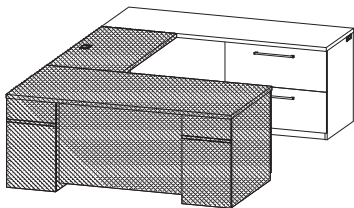

Computer Desk U Workstations - Single Pedestal Credenzas