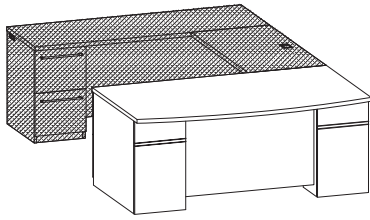

CONNECTION SERIES

List Price

Executive Desk U Workstations - Single Pedestal Desks - Stepped Modesty Panel

9000KSPR7242_ _ **$3012**
Executive single pedestal desk (RH) with arc conference top, box/box/file pedestal (locking),
10" center overhang, stepped modesty panel
42" x 72" x 30"H (335 lbs)

9000KSPR7236_ _ **$2837**
Executive single pedestal desk (RH) with arc conference top, box/box/file pedestal (locking),
10" center overhang, stepped modesty panel
36" x 72" x 30"H (305 lbs)