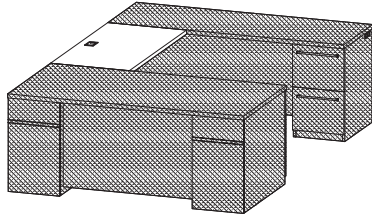

CONNECTION SERIES

List Price

Executive Desk U Workstations - Connecting Bridges