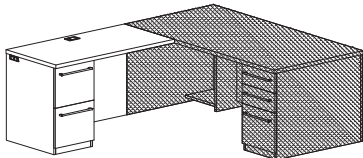

9000ERL2460LF _ _ **$2208**
Executive height return (LH), two lateral file drawers (locking),
wire mgmt grommets in top, back and end, 28"W kneespace
24" x 60" x 30"H (228 lbs)

9000ERL2060LF _ _ **$2131**
Executive height return (LH), two lateral file drawers (locking),
wire mgmt grommets in top, back and end, 28"W kneespace
20" x 60" x 30"H (208 lbs)

9000ERL2454LF _ _ **$2156**
Executive height return (LH), two lateral file drawers (locking),
wire mgmt grommets in top, back and end, 22"W kneespace
24" x 54" x 30"H (215 lbs)

9000ERL2054LF _ _ **$2080**
Executive height return (LH), two lateral file drawers (locking),
wire mgmt grommets in top, back and end, 22"W kneespace
20" x 54" x 30"H (195 lbs)

9000ERL2454 _ _ **$1870**
Executive height return (LH), file/file pedestal (locking),
wire mgmt grommets in top, back and end, 38"W kneespace
24" x 54" x 30"H (140 lbs)

9000ERL2054 _ _ **$1793**
Executive height return (LH), file/file pedestal (locking),
wire mgmt grommets in top, back and end, 38"W kneespace
20" x 54" x 30"H (140 lbs)

9000ERL2448 _ _ **$1793**
Executive height return (LH), file/file pedestal (locking),
wire mgmt grommets in top, back and end, 32"W kneespace
24" x 48" x 30"H (140 lbs)

9000ERL2048 _ _ **$1718**
Executive height return (LH), file/file pedestal (locking),
wire mgmt grommets in top, back and end, 32"W kneespace
20" x 48" x 30"H (140 lbs)