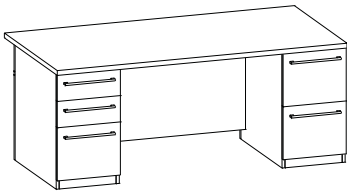

9000FC7236_ _ **$3012**
Double pedestal desk with conference top, box/box/file pedestal (LH), file/file pedestal (RH),
pedestal locking, 10" center approach side overhang, stepped modesty panel
40" W Kneespace
36" x 72" x 30"H (405 lbs)
9000CD36 Optional Center Drawer **$402**

9000FC6636_ _ **$2930**
Double pedestal desk with conference top, box/box/file pedestal (LH), file/file pedestal (RH),
pedestal locking, 10" center approach side overhang, stepped modesty panel
34" W Kneespace
36" x 66" x 30"H (340 lbs)
9000CD30 Optional Center Drawer **$402**