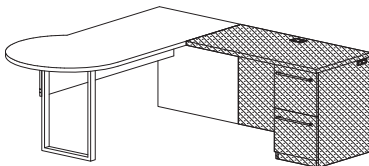

9000WSP7236L_ _ **$2264**
P Top worksurface (LH), 42" radius end, back panel and metal pedestal end
36" x 72" x 30"H (190 lbs)

9000WSP6636L_ _ **$2045**
P Top worksurface (LH), 42" radius end, back panel and metal pedestal end
36" x 66" x 30"H (172 lbs)