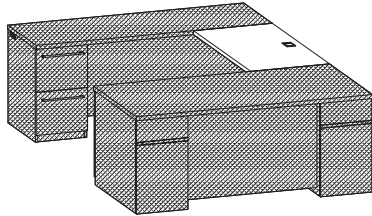

CONNECTION SERIES

List Price

Executive Desk U Workstations - Connecting Bridges

9000WS2448_	Executive height bridge, computer grommet in top and back 24" x 48" x 30"H (73 lbs)	$601
9000WS2448TO_	Top only bridge	$335
9000WS2048_	Executive height bridge, computer grommet in top and back 24" x 48" x 30"H (64 lbs)	$569
9000WS2048TO_	Top only bridge	$307
9000WS2442_	Executive height bridge, computer grommet in top and back 24" x 42" x 30"H (73 lbs)	$576
9000WS2442TO_	Top only bridge	$314
9000WS2042_	Executive height bridge, computer grommet in top and back 24" x 42" x 30"H (64 lbs)	$548
9000WS2042TO_	Top only bridge	$288