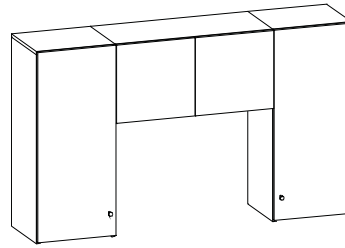

CONNECTION SERIES

List Price

Overhead Bridge Cabinet

9000OBC54

Overhead bridge cabinet, two storage areas behind 4 hinged doors (non-locking), supported by two storage towers
16" x 54" x 18"H (157 lbs)
Optional Open Storage - no doors (ND) - no price upcharge
Optional Frosted Glass doors (FGD) - add $579 list

$1904