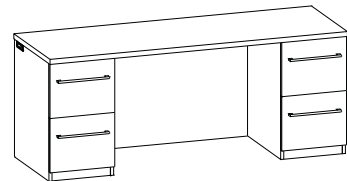

9000DC8424-3__ **$2955**
Credenza with kneespace, two file/file pedestals (locking), wire mgmt grommet in ends and back
40" W kneespace
24" x 84" x 30"H (265 lbs)

9000DC8420-3__ **$2846**
Credenza with kneespace, two file/file pedestals (locking), wire mgmt grommet in ends and back
40" W kneespace
20" x 84" x 30"H (265 lbs)

9000DC7224-3__ **$2687**
Credenza with kneespace, two file/file pedestals (locking), wire mgmt grommet in ends and back
34" W kneespace
24" x 72" x 30"H (270 lbs)

9000DC7220-3__ **$2578**
Credenza with kneespace, two file/file pedestals (locking), wire mgmt grommet in ends and back
34" W kneespace
20" x 72" x 30"H (236 lbs)

9000DC6624-3__ **$2552**
Credenza with kneespace, two file/file pedestals (locking), wire mgmt grommet in ends and back
28" W kneespace
24" x 66" x 30"H (248 lbs)

9000DC6620-3__ **$2442**
Credenza with kneespace, two file/file pedestals (locking), wire mgmt grommet in ends and back
28" W kneespace
20" x 66" x 30"H (217 lbs)