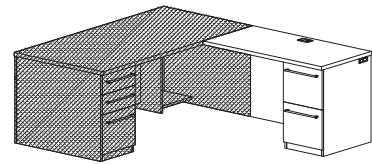

9000ERR2454_ _	$1870
Executive height return (RH), file/file pedestal (locking), wire mgmt grommets in top, back and end, 38"W kneespace 24" x 54" x 30"H (140 lbs)	
9000ERR2054_ _	$1793
Executive height return (RH), file/file pedestal (locking), wire mgmt grommets in top, back and end, 38"W kneespace 20" x 54" x 30"H (140 lbs)	
9000ERR2448_ _	$1793
Executive height return (RH), file/file pedestal (locking), wire mgmt grommets in top, back and end, 32"W kneespace 24" x 48" x 30"H (140 lbs)	
9000ERR2048_ _	$1718
Executive height return (RH), file/file pedestal (locking), wire mgmt grommets in top, back and end, 32"W kneespace 20" x 48" x 30"H (140 lbs)	
9000ERR2442_ _	$1740
Executive height return (RH), file/file pedestal (locking), wire mgmt grommets in top, back and end, 26"W kneespace 24" x 42" x 30"H (140 lbs)	
9000ERR2042_ _	$1664
Executive height return (RH), file/file pedestal (locking), wire mgmt grommets in top, back and end, 26"W kneespace 20" x 42" x 30"H (140 lbs)	
9000ERR2436_ _	$1640
Executive height return (RH), file/file pedestal (locking), wire mgmt grommets in top, back and end, 20"W kneespace 24" x 36" x 30"H (140 lbs)	
9000ERR2036_ _	$1564
Executive height return (RH), file/file pedestal (locking), wire mgmt grommets in top, back and end, 20"W kneespace 20" x 36" x 30"H (140 lbs)