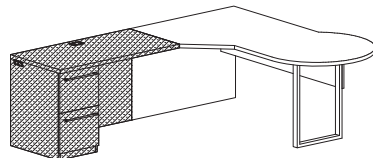

9000ECWPR7242-24_ _ **$2482**
Freestanding P-Top computer desk (RH), 36" diameter end, with metal pedestal end, 42" corner unit, one wire mgmt grommet in wing end, for 24" deep return
30"-42" x 72" x 30"H (195 lbs)

9000ECWPR7242-20_ _ **$2482**
Freestanding P-Top computer desk (RH), 36" diameter end, with metal pedestal end, 42" corner unit, one wire mgmt grommet in wing end, for 20" deep return
30"-42" x 72" x 30"H (195 lbs)