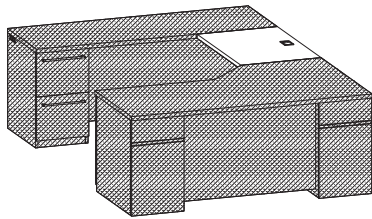

CONNECTION SERIES

List Price

Computer Desk U Workstations - Connecting Bridges

9000WS2442_ Executive height bridge, computer grommet in top and back 24" x 48" x 30"H (73 lbs)	$576
9000WS2442TO_ Top only bridge	$314
9000WS2042_ Executive height bridge, computer grommet in top and bac 24" x 42" x 30"H (64 lbs)	$548
9000WS2042TO_ Top only bridge	$288
9000WS2436_ Executive height bridge, computer grommet in top and back 24" x 36" x 30"H (63 lbs)	$560
9000WS2436TO_ Top only bridge	$295
9000WS2036_ Executive height bridge, computer grommet in top and back 24" x 36" x 30"H (55 lbs)	$532
9000WS2036TO_ Top only bridge	$267