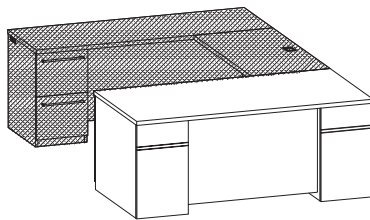

9000SPR7236_ _ **$2685**
Executive single pedestal desk (RH), box/box/file pedestal (locking),
6" center overhang, stepped modesty panel
36" x 72" x 30"H (330 lbs)

9000SPR7230_ _ **$2537**
Executive single pedestal desk (RH), box/box/file pedestal (locking),
6" center overhang, stepped modesty panel
30" x 72" x 30"H (300 lbs)

9000SPR6636_ _ **$2644**
Executive single pedestal desk (RH), box/box/file pedestal (locking),
6" center overhang, stepped modesty panel
36" x 66" x 30"H (290 lbs)

9000SPR6630_ _ **$2509**
Executive single pedestal desk (RH), box/box/file pedestal (locking),
6" center overhang, stepped modesty panel
30" x 66" x 30"H (275 lbs)