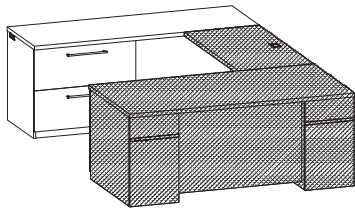

Computer Desk U Workstations - Single Pedestal Credenzas

9000DCSPL7224LF_	Single pedestal credenza (LH), two lateral file drawers (locking), legal or letter filing, wire mgmt grommets in ends and back, 39"W kneespace 24" x 72" x 30"H (230 lbs)	$2366
9000DCSPL7220LF_	Single pedestal credenza (LH), two lateral file drawers (locking), legal or letter filing, wire mgmt grommets in ends and back, 39"W kneespace 20" x 72" x 30"H (201 lbs)	$2257
9000DCSPL6624LF_	Single pedestal credenza (LH), two lateral file drawers (locking), legal or letter filing, wire mgmt grommets in ends and back, 33"W kneespace 24" x 66" x 30"H (215 lbs)	$2308
9000DCSPL6620LF_	Single pedestal credenza (LH), two lateral file drawers (locking), legal or letter filing, wire mgmt grommets in ends and back, 33"W kneespace 20" x 66" x 30"H (188 lbs)	$2199