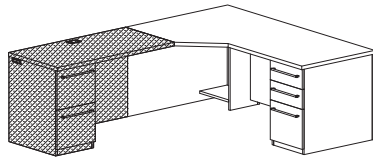

Computer Desk Workstations - Single Pedestal Desks

9000ECWSR7242-24_ _ **$2979**
Executive single pedestal computer desk (RH), box/box/file pedestal (locking), 42" corner unit, wire mgmt grommet in wing end, stepped modesty panel, for 24" return
30"- 42" x 72" x 30"H (325 lbs)

9000ECWSR7242-20_ _ **$2979**
Executive single pedestal computer desk (RH), box/box/file pedestal (locking), 42" corner unit, wire mgmt grommet in wing end, stepped modesty panel, for 20" deep return
30"- 42" x 72" x 30"H (325 lbs)

9000ECWSR7236-24_ _ **$2848**
Executive single pedestal computer desk (RH), box/box/file pedestal (locking), 36" corner unit, wire mgmt grommet in wing end, stepped modesty panel, for 24" deep return
30"- 42" x 72" x 30"H (325 lbs)

9000ECWSR7236-20_ _ **$2848**
Executive single pedestal computer desk (RH), box/box/file pedestal (locking), 36" corner unit, wire mgmt grommet in wing end, stepped modesty panel, for 20" deep return
24"- 36" x 72" x 30"H (325 lbs)

9000ECWSR6636-24_ _ **$2695**
Executive single pedestal computer desk (RH), box/box/file pedestal (locking), 36" corner unit, wire mgmt grommet in wing end, stepped modesty panel, for 24" deep return
24"- 36" x 66" x 30"H (325 lbs)

9000ECWSR6636-20_ _ **$2695**
Executive single pedestal computer desk (RH), box/box/file pedestal (locking), 36" corner unit, wire mgmt grommet in wing end, stepped modesty panel, for 20" deep return
24"- 36" x 66" x 30"H (325 lbs)