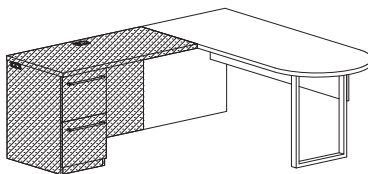

9000WSB7230R_ _ **$1827**
Bullet worksurface (RH), back panel and metal pedestal end
30" x 72" x 30"H (169 lbs)

9000WSB6630R_ _ **$1744**
Bullet worksurface (RH), back panel and metal pedestal end
30" x 66" x 30"H (154 lbs)