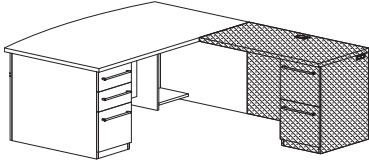

CONNECTION SERIES

List Price

Executive Workstations - Single Pedestal Desks

9000KSPL7242_ _ **$3012**
Executive single pedestal desk (LH) with arc conference top, box/box/file pedestal (locking),
10" center overhang, stepped modesty panel
42" x 72" x 30"H (335 lbs)

9000KSPL7236_ _ **$2837**
Executive single pedestal desk (LH) with arc conference top, box/box/file pedestal (locking),
10" center overhang, stepped modesty panel
36" x 72" x 30"H (305 lbs)

9000SPL7236_ _ **$2685**
Executive single pedestal desk (LH), box/box/file pedestal (locking),
6" center overhang, stepped modesty panel
36" x 72" x 30"H (330 lbs)