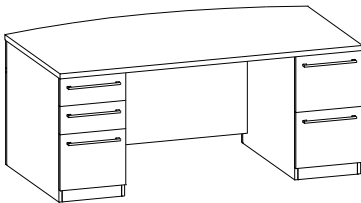

## Double Pedestal Desks

Approach side view

**9000FK8442\_ \_** **\$3820**  
 Double pedestal desk with arc conference top, box/box/file pedestal (LH), file/file pedestal (RH),  
 pedestal locking, 10" center approach side overhang, stepped modesty panel  
 46" W Kneespace  
 42" x 84" x 30"H (455 lbs)  
**9000CD36** Optional Center Drawer **\$402**