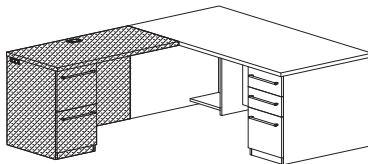

9000SPR7230_ _ **$2537**
Executive single pedestal desk (RH), box/box/file pedestal (locking),
6" center overhang, stepped modesty panel
30" x 72" x 30"H (300 lbs)

9000SPR6636_ _ **$2644**
Executive single pedestal desk (RH), box/box/file pedestal (locking),
6" center overhang, stepped modesty panel
36" x 66" x 30"H (290 lbs)

9000SPR6630_ _ **$2509**
Executive single pedestal desk (RH), box/box/file pedestal (locking),
6" center overhang, stepped modesty panel
30" x 66" x 30"H (275 lbs)