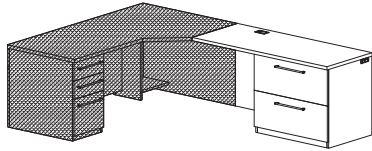

CONNECTION SERIES

List Price

Computer Desk Workstations - Executive Returns

9000ERR2460LF__	$2208
Executive height return (RH), two lateral file drawers (locking), wire mgmt grommets in top, back and end, 28"W kneespace 24" x 60" x 30"H (228 lbs)	
9000ERR2060LF__	$2131
Executive height return (RH), two lateral file drawers (locking), wire mgmt grommets in top, back and end, 28"W kneespace 20" x 60" x 30"H (208 lbs)	
9000ERR2454LF__	$2156
Executive height return (RH), two lateral file drawers (locking), wire mgmt grommets in top, back and end, 22"W kneespace 24" x 54" x 30"H (215 lbs)	
9000ERR2054LF__	$2080
Executive height return (RH), two lateral file drawers (locking), wire mgmt grommets in top, back and end, 22"W kneespace 20" x 54" x 30"H (195 lbs)	

9000ERR2454__	$1870
Executive height return (RH), file/file pedestal (locking), wire mgmt grommets in top, back and end, 38"W kneespace 24" x 54" x 30"H (140 lbs)	

9000ERR2054__	$1793
Executive height return (RH), file/file pedestal (locking), wire mgmt grommets in top, back and end, 38"W kneespace 20" x 54" x 30"H (140 lbs)	

9000ERR2448__	$1793
Executive height return (RH), file/file pedestal (locking), wire mgmt grommets in top, back and end, 32"W kneespace 24" x 48" x 30"H (140 lbs)