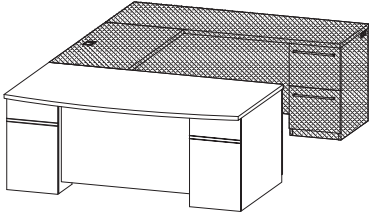

CONNECTION SERIES

List Price

Executive Desk U Workstations - Single Pedestal Desks - Stepped Modesty Panel

9000KSPL7242_ _ **$3012**
Executive single pedestal desk (LH) with arc conference top, box/box/file pedestal (locking),
10" center overhang, stepped modesty panel
42" x 72" x 30"H (335 lbs)

9000KSPL7236_ _ **$2837**
Executive single pedestal desk (LH) with arc conference top, box/box/file pedestal (locking),
10" center overhang, stepped modesty panel
36" x 72" x 30"H (305 lbs)

9000SPL7236_ _ **$2685**
Executive single pedestal desk (LH), box/box/file pedestal (locking),
6" center overhang, stepped modesty panel
36" x 72" x 30"H (330 lbs)