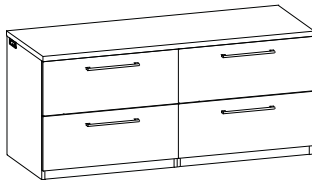

9000LF4-7224 _ _ $3236
Double unit lateral file, legal or letter cross filing, central locking
24" x 72" x 30"H (235 lbs)

9000LF4-7220 _ _ $3127
Double unit lateral file, legal or letter cross filing, central locking
20" x 72" x 30"H (235 lbs)

9000LF4-6624 _ _ $3187
Double unit lateral file, legal or letter cross filing, central locking
24" x 66" x 30"H (215 lbs)

9000LF4-6620 _ _ $3078
Double unit lateral file, legal or letter cross filing, central locking
20" x 66" x 30"H (215 lbs)