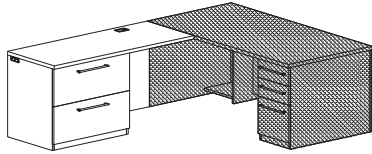

CONNECTION SERIES

List Price

Executive Workstations - Executive Returns