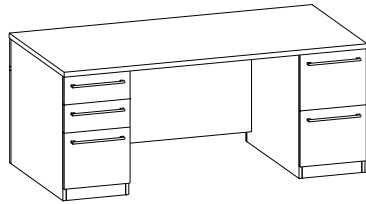

CONNECTION SERIES

List Price

Double Pedestal Desks

9000FR7236_ _ $3122
Double pedestal desk with fitted top, box/box/file pedestal (LH), file/file pedestal (RH),
pedestal locking, recessed modesty panel

40" W Kneespace
36" x 72" x 30"H (365 lbs)
9000CD36 Optional Center Drawer $402

9000FR7230_ _ $3052
Double pedestal desk with fitted top, box/box/file pedestal (LH), file/file pedestal (RH),
pedestal locking, recessed modesty panel

40" W Kneespace
30" x 72" x 30"H (335 lbs)
9000CD36 Optional Center Drawer $402

9000FR6636_ _ $3081
Double pedestal desk with fitted top, box/box/file pedestal (LH), file/file pedestal (RH),
pedestal locking, recessed modesty panel

34" W Kneespace
36" x 66" x 30"H (345 lbs)
9000CD30 Optional Center Drawer $402

9000FR6630_ _ $2946
Double pedestal desk with fitted top, box/box/file pedestal (LH), file/file pedestal (RH),
pedestal locking, recessed modesty panel

34" W Kneespace
30" x 66" x 30"H (320 lbs)
9000CD30 Optional Center Drawer $402

9000FR6030_ _ $2891
Double pedestal desk with fitted top, box/box/file pedestal (LH), file/file pedestal (RH),
pedestal locking, recessed modesty panel

28" W Kneespace
30" x 60" x 30"H (305 lbs)
9000CD24 Optional Center Drawer $402