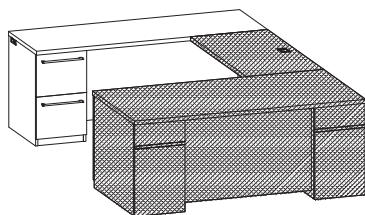

<b>9000DCSPL7224_</b>	Single pedestal credenza (LH), file/file pedestal (locking), wire mgmt grommets in ends and back, 55"W kneespace 24" x 72" x 30"H (220 lbs)	<b>\$2095</b>
<b>9000DCSPL7220_</b>	Single pedestal credenza (LH), file/file pedestal (locking), wire mgmt grommets in ends and back, 55"W kneespace 20" x 72" x 30"H (193 lbs)	<b>\$1986</b>
<b>9000DCSPL6624_</b>	Single pedestal credenza (LH), file/file pedestal (locking), wire mgmt grommets in ends and back, 49"W kneespace 24" x 66" x 30"H (200 lbs)	<b>\$2038</b>
<b>9000DCSPL6620_</b>	Single pedestal credenza (LH), file/file pedestal (locking), wire mgmt grommets in ends and back, 49"W kneespace 20" x 66" x 30"H (176 lbs)	<b>\$1928</b>