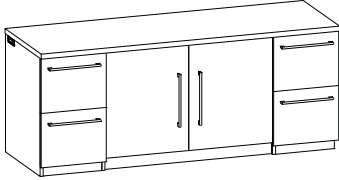

CONNECTION SERIES

List Price

Credenzas

9000DC8424-4__ **$3425**
Credenza with hinged door storage, two file/file pedestals (locking),
hinged door storage area (non-locking) with one adjustable shelf
24" x 84" x 30"H (lbs)
Optional locking doors (LK) - add $60 list

9000DC8420-4__ **$3316**
Credenza with hinged door storage, two file/file pedestals (locking),
hinged door storage area (non-locking) with one adjustable shelf
20" x 84" x 30"H (lbs)
Optional locking doors (LK) - add $60 list

9000DC7224-4__ **$3018**
Credenza with hinged door storage, two file/file pedestals (locking),
hinged door storage area (non-locking) with one adjustable shelf
24" x 72" x 30"H (370 lbs)
Optional locking doors (LK) - add $60 list

9000DC7220-4__ **$2908**
Credenza with hinged door storage, two file/file pedestals (locking),
hinged door storage area (non-locking) with one adjustable shelf
20" x 72" x 30"H (324 lbs)
Optional locking doors (LK) - add $60 list

9000DC6624-4__ **$2813**
Credenza with hinged door storage, two file/file pedestals (locking),
hinged door storage area (non-locking) with one adjustable shelf
24" x 66" x 30"H (283 lbs)
Optional locking doors (LK) - add $60 list

9000DC6620-4__ **$2703**
Credenza with hinged door storage, two file/file pedestals (locking),
hinged door storage area (non-locking) with one adjustable shelf
20" x 66" x 30"H (248 lbs)
Optional locking doors (LK) - add $60 list