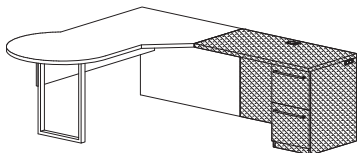

9000ECWPL7242-24_ _ **$2482**
Freestanding P-Top computer desk (LH), 36" diameter end, with metal pedestal end, 42" corner unit, one wire mgmt grommet in wing end, for 24" deep return
30"-42" x 72" x 30"H (195 lbs)

9000ECWPL7242-20_ _ **$2482**
Freestanding P-Top computer desk (LH), 36" diameter end, with metal pedestal end, 42" corner unit, one wire mgmt grommet in wing end, for 20" deep return
30"-42" x 72" x 30"H (195 lbs)

9000ECWBL7242-24_ _ **$2045**
Freestanding bullet top computer desk (LH), 30" diameter end, with metal pedestal end, 42" corner unit, one wire mgmt grommet in wing end, for 24" deep return
30"-42" x 72" x 30"H (195 lbs)

9000ECWBL7242-20_ _ **$2045**
Freestanding bullet top computer desk (LH), 30" diameter end, with metal pedestal end, 42" corner unit, one wire mgmt grommet in wing end, for 20" deep return
30"-42" x 72" x 30"H (195 lbs)

9000ECWBL7236-24_ _ **$1885**
Freestanding bullet top computer desk (LH), 30" diameter end, with metal pedestal end, 36" corner unit, one wire mgmt grommet in wing end, for 24" deep return
24"-36" x 72" x 30"H (195 lbs)

9000ECWBL7236-20_ _ **$1885**
Freestanding bullet top computer desk (LH), 30" diameter end, with metal pedestal end, 36" corner unit, one wire mgmt grommet in wing end, for 20" deep return
24"-36" x 72" x 30"H (195 lbs)