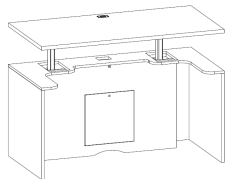

7000CRT60EU_

Computer table with height adjustable ergo unit installed, controller with memory settings, one wire management grommet in top and back panel
30" x 60" x 30"-48"H (265 lbs)

$8277