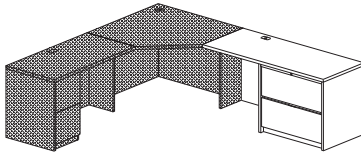

7000ERR60LF_
Executive height return (RH), two lateral file drawers (locking), one wire mgmt grommet, 30"W kneespace
24" x 60" x 29"H (230 lbs)

$2070

7000ERR54LF_
Executive height return (RH), two lateral file drawers (locking), one wire mgmt grommet, 24"W kneespace
24" x 54" x 29"H (180 lbs)

$1970

7000ERR48FP_
Executive height return (RH), file/file pedestal (locking), one wire mgmt grommet, 32"W kneespace
24" x 48" x 29"H (175 lbs)

$1318