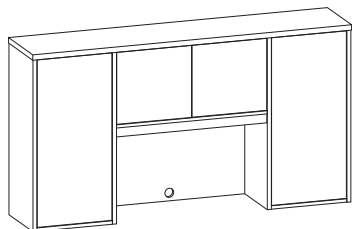

BASICS 3 SERIES

List Price

Overhead Storage Units

7000HO84_

$3482

Overhead storage unit with hinged wood doors (non-locking), three storage areas, three adjustable shelves in outer sections, upper center section storage, two wire mgmt access grommets in center back panel
22 3/4" clearance between apron rail & worksurface
16" x 84" x 39"H (250 lbs)
Optional Open Storage - no doors (ND) - no price upcharge
Optional Metallic Frosted Plexiglass doors (MFPD) - add $1026 list
Optional Frameless Clear Glass doors (CGD) - add $778 list - locks not available
*Optional pull not available

7000HO78_

$3193

Overhead storage unit with hinged wood doors (non-locking), three storage areas, three adjustable shelves in outer sections, upper center section storage, two wire mgmt access grommets in center back panel
22 3/4" clearance between apron rail & worksurface
16" x 78" x 39"H (230 lbs)
Optional Open Storage - no doors (ND) - no price upcharge
Optional Metallic Frosted Plexiglass doors (MFPD) - add $1026 list
Optional Frameless Clear Glass doors (CGD) - add $778 list - locks not available
*Optional pull not available

7000HO72_

$2960

Overhead storage unit with hinged wood doors (non-locking), three storage areas, three adjustable shelves in outer sections, upper center section storage, two wire mgmt access grommets in center back panel
22 3/4" clearance between apron rail & worksurface
16" x 72" x 39"H (215 lbs)
Optional Open Storage - no doors (ND) - no price upcharge
Optional Metallic Frosted Plexiglass doors (MFPD) - add $1026 list
Optional Frameless Clear Glass doors (CGD) - add $778 list - locks not available
*Optional pull not available

7000HO66_

$2695

Overhead storage unit with hinged wood doors (non-locking), three storage areas, three adjustable shelves in outer sections, upper center section storage, two wire mgmt access grommets in center back panel
22 3/4" clearance between apron rail & worksurface
16" x 66" x 39"H (200 lbs)
Optional Open Storage - no doors (ND) - no price upcharge
Optional Metallic Frosted Plexiglass doors (MFPD) - add $1026 list
Optional Frameless Clear Glass doors (CGD) - add $778 list - locks not available
*Optional pull not available

7000HO60_

$2436

Overhead storage unit with hinged wood doors (non-locking), three storage areas, three adjustable shelves in outer sections, upper center section storage, two wire mgmt access grommets in center back panel
22 3/4" clearance between apron rail & worksurface
16" x 60" x 39"H (185 lbs)
Optional Open Storage - no doors (ND) - no price upcharge
Optional Metallic Frosted Plexiglass doors (MFPD) - add $1026 list
Optional Frameless Clear Glass doors (CGD) - add $778 list - locks not available
*Optional pull not available

*for tasklights and tackboards, see page 168