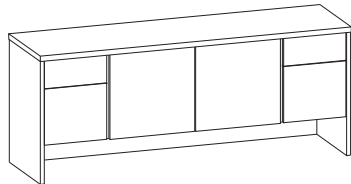

7000DC72-4_ _	$2607
Credenza with hinged door storage, two box/file 3/4 pedestals (locking), hinged door storage area (non-locking) with one adjustable shelf, wire mgmt grommet in back panel 20" x 72" x 29"H (265 lbs) *Optional pull not available on hinged doors	
7000DC72-4-24 - 24" x 72" x 29"H	$3044
7000DC66-4_ _	$2401
Credenza with hinged door storage, two box/file 3/4 pedestals (locking), hinged door storage area (non-locking) with one adjustable shelf, wire mgmt grommet in back panel 20" x 66" x 29"H (245 lbs) *Optional pull not available on hinged doors	
7000DC66-4-24 - 24" x 66" x 29"H	$2801
7000DC60-4_ _	$2182
Credenza with hinged door storage, two box/file 3/4 pedestals (locking), hinged door storage area (non-locking) with one adjustable shelf, wire mgmt grommet in back panel 20" x 60" x 29"H (225 lbs) *Optional pull not available on hinged doors	
7000DC60-4-24 - 24" x 60" x 29"H	$2566