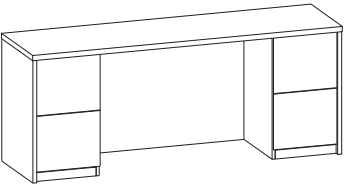

7000DC72-3FP_ _	$2472
Credenza with kneespace, two file/file pedestals (locking), wire mgmt grommet in back panel 40" W kneespace 20" x 72" x 29"H (260 lbs)	
7000DC72-3FP-24 - 24" x 72" x 29"H	$2896
7000DC66-3FP_ _	$2301
Credenza with kneespace, two file/file pedestals (locking), wire mgmt grommet in back panel 32" W kneespace 20" x 66" x 29"H (240 lbs)	
7000DC66-3FP-24 - 24" x 66" x 29"H	$2690
7000DC60-3FP_ _	$2141
Credenza with kneespace, two file/file pedestals (locking), wire mgmt grommet in back panel 26" W kneespace 20" x 60" x 29"H (210 lbs)	
7000DC60-3FP-24 - 24" x 60" x 29"H	$2494