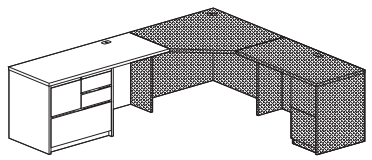

Corner Configurations - Connecting Units

7000ERL60FC_ **$2403**
Executive height return (LH), file center pedestal (locking), two box, one file drawer top, one lateral file drawer bottom, one wire mgmt grommet, 30"W kneespace
24" x 60" x 29"H (220 lbs)

7000ERL54FC_ **$2302**
Executive height return (LH), file center pedestal (locking), two box, one file drawer top, one lateral file drawer bottom, one wire mgmt grommet, 24"W kneespace
24" x 54" x 29"H (180 lbs)