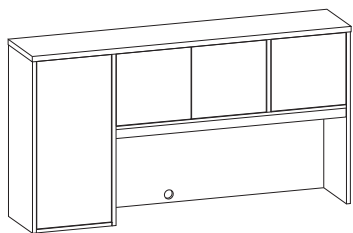

BASICS 3 SERIES

List Price

Overhead Storage Units

7000HS84L **$3092**
7000HS84R

Overhead storage unit with hinged wood doors (non-locking), three storage areas, three adjustable shelves in outer section, upper section storage, two wire mgmt access grommets in center back panel
22 3/4" clearance between apron rail & worksurface
16" x 84" x 39"H (250 lbs)
Optional Open Storage - no doors (ND) - no price upcharge
Optional Metallic Frosted Plexiglass doors (MFPD) - add $926 list
Optional Frameless Clear Glass doors (CGD) - add $691 list - locks not available
*Optional pull not available

(LH Shown)

7000HS78L **$2865**
7000HS78R

Overhead storage unit with hinged wood doors (non-locking), three storage areas, three adjustable shelves in outer section, upper section storage, two wire mgmt access grommets in center back panel
22 3/4" clearance between apron rail & worksurface
16" x 78" x 39"H (230 lbs)
Optional Open Storage - no doors (ND) - no price upcharge
Optional Metallic Frosted Plexiglass doors (MFPD) - add $926 list
Optional Frameless Clear Glass doors (CGD) - add $691 list - locks not available
*Optional pull not available

7000HS72L **$2625**
7000HS72R

Overhead storage unit with hinged wood doors (non-locking), three storage areas, three adjustable shelves in outer section, upper section storage, two wire mgmt access grommets in center back panel
22 3/4" clearance between apron rail & worksurface
16" x 72" x 39"H (215 lbs)
Optional Open Storage - no doors (ND) - no price upcharge
Optional Metallic Frosted Plexiglass doors (MFPD) - add $926 list
Optional Frameless Clear Glass doors (CGD) - add $691 list - locks not available
*Optional pull not available

7000HS66L **$2424**
7000HS66R

Overhead storage unit with hinged wood doors (non-locking), three storage areas, three adjustable shelves in outer section, upper section storage, two wire mgmt access grommets in center back panel
22 3/4" clearance between apron rail & worksurface
16" x 66" x 39"H (200 lbs)
Optional Open Storage - no doors (ND) - no price upcharge
Optional Metallic Frosted Plexiglass doors (MFPD) - add $926 list
Optional Frameless Clear Glass doors (CGD) - add $691 list - locks not available
*Optional pull not available

7000HS60L **$2196**
7000HS60R

Overhead storage unit with hinged wood doors (non-locking), two storage areas, three adjustable shelves in outer section, upper section storage, two wire mgmt access grommets in center back panel
22 3/4" clearance between apron rail & worksurface
16" x 60" x 39"H (185 lbs)
Optional Open Storage - no doors (ND) - no price upcharge
Optional Metallic Frosted Plexiglass doors (MFPD) - add $926 list
Optional Frameless Clear Glass doors (CGD) - add $691 list - locks not available
*Optional pull not available

*for tasklights and tackboards, see page 168