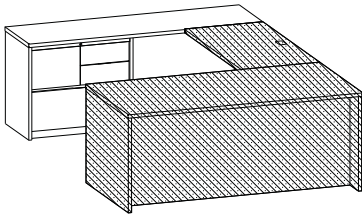

U Configurations - Single Pedestal Credenzas

7000DCSPL72FC_	Single pedestal credenza (LH), file center pedestal (locking), two box, one file drawer top, one lateral file drawer bottom, one wire mgmt grommet, 39"W kneespace 20" x 72" x 29"H (270 lbs)	$2409
7000DCSPL72FC-24	- 24" x 72" x 29"H	$2833
7000DCSPL66FC_	Single pedestal credenza (LH), file center pedestal (locking), two box, one file drawer top, one lateral file drawer bottom, one wire mgmt grommet, 33"W kneespace 20" x 66" x 29"H (230 lbs)	$2380
7000DCSPL66FC-24	- 24" x 66" x 29"H	$2769