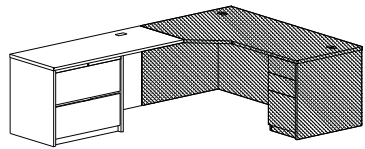

7000ERL72LF_ **$2209**
Executive height return (LH), two lateral file drawers (locking), one wire mgmt grommet, 42"W kneespace
24" x 72" x 29"H (250 lbs)

7000ERL60LF_ **$2070**
Executive height return (LH), two lateral file drawers (locking), one wire mgmt grommet, 30"W kneespace
24" x 60" x 29"H (230 lbs)

7000ERL54LF_ **$1970**
Executive height return (LH), two lateral file drawers (locking), one wire mgmt grommet, 24"W kneespace
24" x 54" x 29"H (180 lbs)