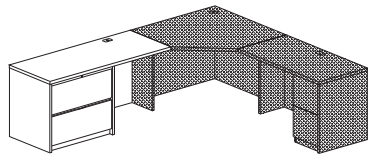

7000ERL60LF_ **$2070**
Executive height return (LH), two lateral file drawers (locking), one wire mgmt grommet, 30"W kneespace
24" x 60" x 29"H (230 lbs)

7000ERL54LF_ **$1970**
Executive height return (LH), two lateral file drawers (locking), one wire mgmt grommet, 24"W kneespace
24" x 54" x 29"H (180 lbs)

7000ERL48FP_ **$1318**
Executive height return (LH), file/file pedestal (locking), one wire mgmt grommet, 32"W kneespace
24" x 48" x 29"H (175 lbs)