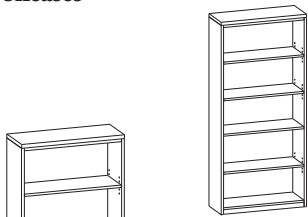

BASICS 3 SERIES

List Price

Bookcases

7000BC72

Open bookcase with three adjustable shelves, one fixed middle shelf and one fixed bottom shelf, square edge only, unfinished back
16" x 33" x 72"H (215 lbs)

$2171