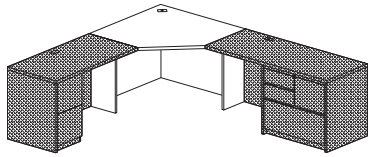

BASICS 3 SERIES

List Price

Corner Configurations - Connecting Corners

7000CWS42_
Corner unit - 42", one computer grommet
42" x 42" x 29"H (150 lbs)

$1913

7000CWS36_
Corner unit - 36", one computer grommet
36" x 36" x 29"H (120 lbs)

$1773