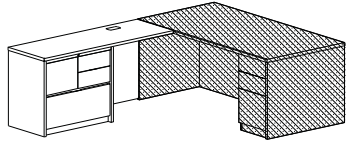

BASICS 3 SERIES

List Price

Executive Workstations - Executive Returns

7000ERL72FC_ **$2542**
Executive height return (LH), file center pedestal (locking), two box, one file drawer top, one lateral file drawer bottom, one wire mgmt grommet, 42"W kneespace
24" x 72" x 29"H (250 lbs)

7000ERL60FC_ **$2403**
Executive height return (LH), file center pedestal (locking), two box, one file drawer top, one lateral file drawer bottom, one wire mgmt grommet, 30"W kneespace
24" x 60" x 29"H (220 lbs)

7000ERL54FC_ **$2302**
Executive height return (LH), file center pedestal (locking), two box, one file drawer top, one lateral file drawer bottom, one wire mgmt grommet, 24"W kneespace
24" x 54" x 29"H (180 lbs)