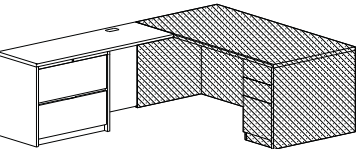

7000ERL72LF_ **$2209**
Executive height return (LH), two lateral file drawers (locking), one wire mgmt grommet, 42"W kneespace
24" x 72" x 29"H (250 lbs)

7000ERL60LF_ **$2070**
Executive height return (LH), two lateral file drawers (locking), one wire mgmt grommet, 30"W kneespace
24" x 60" x 29"H (230 lbs)

7000ERL54LF_ **$1970**
Executive height return (LH), two lateral file drawers (locking), one wire mgmt grommet, 24"W kneespace
24" x 54" x 29"H (180 lbs)