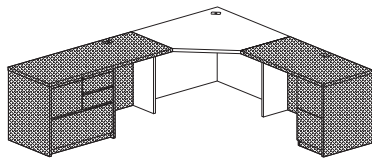

BASICS 3 SERIES

List Price

Corner Configurations - Connecting Corners

7000CWS42_ **$1913**
Corner unit - 42", one computer grommet
42" x 42" x 29"H (150 lbs)

7000CWS36_ **$1773**
Corner unit - 36", one computer grommet
36" x 36" x 29"H (120 lbs)