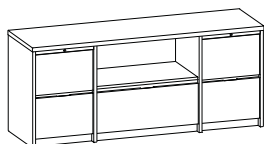

7000LF2CU $2153
Corner two drawer lateral file - 24" x 32" x 29"H

7000FC5BC_ _ $3031
Open storage/file, left and right file/file pedestal (locking), center - top open storage area, bottom - lateral file (non-locking), legal or letter filing, wire mgmt grommet in back panel
20" x 72" x 29"H (280 lbs)
7000FC5BC-24 - 24" x 72" x 29"H