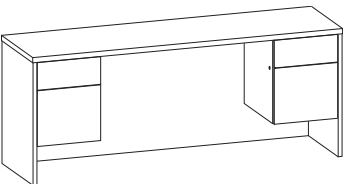

7000DC72-3_ _	$2214
Credenza with kneespace, two box/file 3/4 pedestals (locking), wire mgmt grommet in back panel 40" W kneespace 20" x 72" x 29"H (235 lbs)	
7000DC72-3-24 - 24" x 72" x 29"H	$2626
7000DC66-3_ _	$2048
Credenza with kneespace, two box/file 3/4 pedestals (locking), wire mgmt grommet in back panel 32" W kneespace 20" x 66" x 29"H (215 lbs)	
7000DC66-3-24 - 24" x 66" x 29"H	$2425
7000DC60-3_ _	$1892
Credenza with kneespace, two box/file 3/4 pedestals (locking), wire mgmt grommet in back panel 26" W kneespace 20" x 60" x 29"H (195 lbs)	
7000DC60-3-24 - 24" x 60" x 29"H	$2234