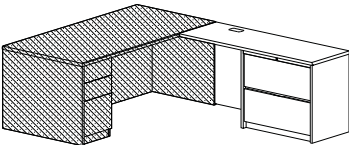

7000ERR72LF_ **$2209**
Executive height return (RH), two lateral file drawers (locking), one wire mgmt grommet, 42"W kneespace
24" x 72" x 29"H (250 lbs)

7000ERR60LF_ **$2070**
Executive height return (RH), two lateral file drawers (locking), one wire mgmt grommet, 30"W kneespace
24" x 60" x 29"H (230 lbs)

7000ERR54LF_ **$1970**
Executive height return (RH), two lateral file drawers (locking), one wire mgmt grommet, 24"W kneespace
24" x 54" x 29"H (180 lbs)