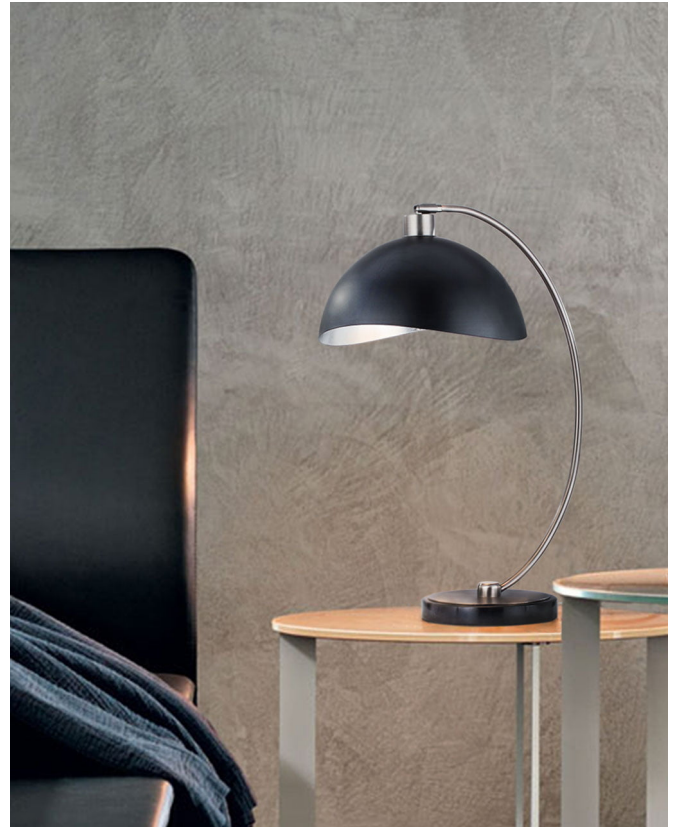

Luna Bella Table Lamp, Antique Nickel

By Nova of California

Details

- Product Dimensions: 24" X 17" X 12"
- Finish: Antique Nickel, Black Marble
- Shade: Matte Black with Silver-Leaf Steel, 12" X 6.5V
- Bulb: 100W Medium Base
- Switch: Dimmer

All Specifications

Weight	11 lbs
Dimensions	12 x 17 x 24 in
Body Material	Steel
Body Finish / Colour	Antique Nickel
Base Material	Marble
Base Finish / Color	Black
Base Length Width	8"
Base Height	1"
Shade Top Dimension	12"
Shade Bottom Dimension	12"?
Shade Vertical Height	6
Shade Material	Steel
Shade Finish/Color	Matte Black
Shade Shape	Round
Type of Bulb Included	Not Included
Bulb Base Type	Medium (E26)
Bulb Type	Incandescent
Voltage	120
Switch Type	Dimmer
Switch Location	Inline/ Cord
Cord Color	Black
Cord Length	6
Certificate	None
Assembly Required?	Yes
Bulb Included	No

Additional Details

Product URL:

<https://novaofcalifornia.com/product/antique-nickel-table-lamp/>

Notes:

Prepared by:

Prepared for:

Project:

Room: