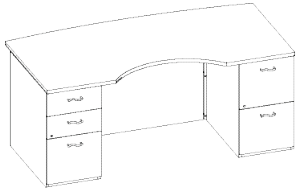

1 3 0

FK72SB

A

L B

Arc Top

MODEL #	DESCRIPTION/DIMENSIONS	PRICE
1 __FK72SB__	Executive Desk-Arc Top 72W x 42D x 30H Stepped modesty Pedestal locking	\$4144

405 lbs.

Pedestal configuration