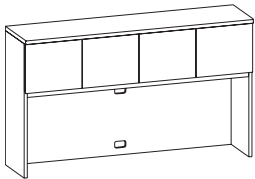

a la curve

J A S P E R   D E S K

SPECIFICATIONS

Wood Species
00 - Walnut
20 - Cherry

Model Number

Edge Detail
A-Square
B-Kerf
C-Tri-Oval
D-Reeded
E-Classic

Wood Finishes
Crescent Cherry on Walnut
Empire Walnut
Royale Walnut
Richleigh Walnut
Old World Mahogany
Amber Cherry
Cinnamon Cherry
Collectors Cherry
Mocha Cherry
Espresso

1 3 0

MH7216

A

Overhead Storage

MODEL #	DESCRIPTION/DIMENSIONS	PRICE
1 __MH7216__	Stacking Storage Unit Grommets 235 lbs. 72W x 16D x 39H 4 Hinged doors Finished back 24 1/2" clearance Optional locking doors (LK) - add $119 List Optional task lights see page 36 Optional tackboards see page 36	$2704
1 __MH6616__	Stacking Storage Unit Grommets 215 lbs. 66W x 16D x 39H 4 Hinged doors Finished back 24 1/2" clearance Optional locking doors (LK) -add $119 List Optional task lights see page 36 Optional tackboards see page 36	$2613
1 __MH6016__	Stacking Storage Unit Grommets 200 lbs. 60W x 16D x 39H 4 Hinged doors Finished back 24 1/2" clearance Optional locking doors (LK) - add $119 List Optional task lights see page 36 Optional tackboards see page 36	$2394
1 __MH4216__	Stacking Storage Unit Grommets 125 lbs. 42W x 16D x 39H 2 Hinged doors Finished back 24 1/2" clearance Optional locking doors (LK) - add $60 List Optional task lights see page 36 Optional tackboards see page 36	$1710