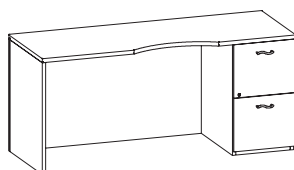

1 __ DCSPR66 __	Single Pedestal Credenza Pedestal locking 66W x 24D x 30H File/File - right	$2437
210 lbs.		Finished back	
	HB	Designate HB after model number for optional 11" back panel replaces full back panel	NC
Single Right Pedestal		Optional grommet	Add $66 list each