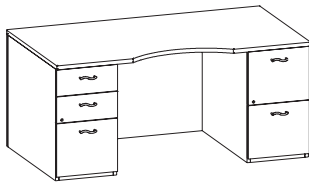

MODEL #	DESCRIPTION/DIMENSIONS	PRICE
1 __FR6636SB__	Executive Desk 66W x 36D x 30H Stepped modesty Pedestal locking	\$3832

345 lbs.

File/File - right
Box/Box/File - left
34" kneespace
4" overhang-center