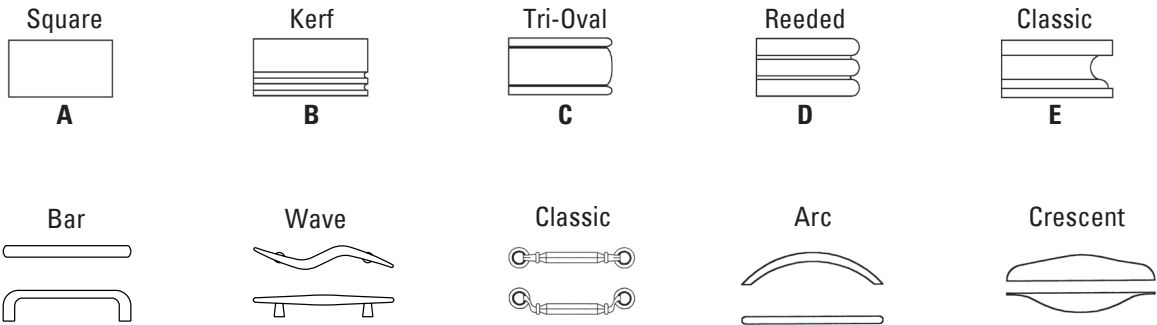

a la curve J A S P E R D E S K

TOP EDGE DETAILS AND PULL OPTIONS