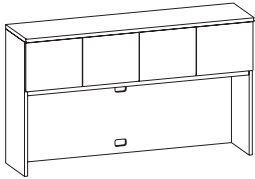

a la curve

J A S P E R   D E S K

SPECIFICATIONS

Wood Species
00 - Walnut
20 - Cherry

Model Number

Edge Detail
A-Square
B-Kerf
C-Tri-Oval
D-Reeded
E-Classic

Wood Finishes
Crescent Cherry on Walnut
Empire Walnut
Royale Walnut
Richleigh Walnut
Old World Mahogany
Amber Cherry
Cinnamon Cherry
Collectors Cherry
Mocha Cherry
Espresso

1 3 0

MH7216

A

Overhead Storage

MODEL #	DESCRIPTION/DIMENSIONS	PRICE
1 __MH7216__	Stacking Storage Unit Grommets 235 lbs. 72W x 16D x 39H 4 Hinged doors Finished back 24 1/2" clearance Optional locking doors (LK) - add $119 List Optional task lights see page 36 Optional tackboards see page 36	$2704
1 __MH6616__	Stacking Storage Unit Grommets 215 lbs. 66W x 16D x 39H 4 Hinged doors Finished back 24 1/2" clearance Optional locking doors (LK) -add $119 List Optional task lights see page 36 Optional tackboards see page 36	$2613
1 __MH6016__	Stacking Storage Unit Grommets 200 lbs. 60W x 16D x 39H 4 Hinged doors Finished back 24 1/2" clearance Optional locking doors (LK) - add $119 List Optional task lights see page 36 Optional tackboards see page 36	$2394
1 __MH4216__	Stacking Storage Unit Grommets 125 lbs. 42W x 16D x 39H 2 Hinged doors Finished back 24 1/2" clearance Optional locking doors (LK) - add $60 List Optional task lights see page 36 Optional tackboards see page 36	$1710