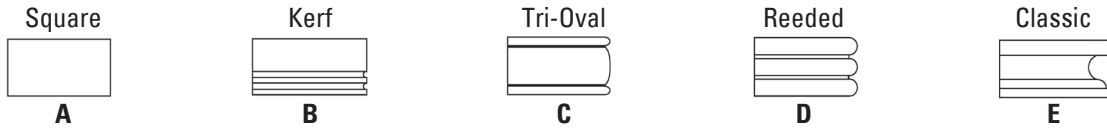

a la curve

J A S P E R D E S K

TOP EDGE DETAILS

	MODEL #	DESCRIPTION/DIMENSIONS	PRICE
P-Shaped Desk Right	1 __WSP7236RFB__ 190 lbs.	P-Top Desk - Right 72W x 36D x 30H 42" Radius Wood half cylinder base with full modesty	$2849
	1 __PD20 9 lbs.	Optional Pencil Drawer 1 1/2H x 17 1/8D x 23 1/2W	252
   Left	1 __WSP7236LFB__ 190 lbs.	P-Top Desk - Left 72W x 36D x 30H 42" Radius Wood half cylinder base with full modesty	$2849
	1 __PD20 9 lbs.	Optional Pencil Drawer 1 1/2H x 17 1/8D x 23 1/2W	252
Bullet Desks Right	1 __WSB7236RFB 1 __WSB7236LFB 185 lbs.	Right Bullet Desk Left Bullet Desk 72W x 36D x 30H Wood half cylinder base with full modesty	$2599
	1 __WSB7230RFB 1 __WSB7230LFB 177 lbs.	Right Bullet Desk Left Bullet Desk 72W x 30D x 30H Wood half cylinder base with full modesty	2325
   Left	1 __WSB6630RFB 1 __WSB6630LFB 150 lbs.	Right Bullet Desk Left Bullet Desk 66W x 30D x 30H Wood half cylinder base with full modesty	1940
	1 __PD20 9 lbs.	Optional Pencil Drawer 1 1/2H x 17 1/8D x 23 1/2W	252