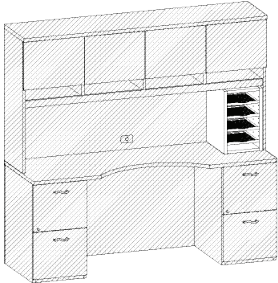

215 lbs.

Use with 42" Corner

Grommet

24 1/2" clearance

Square edge only

Portable Work Organizer

1 __PSA

Work Organizer