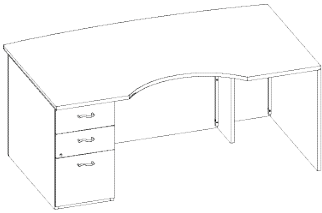

Single Left Pedestal

MODEL #	DESCRIPTION/DIMENSIONS	PRICE
1 __ KSPL72SB __ __	Single Pedestal Desk-Arc top 72W x 42D x 30H Stepped modesty	\$3465
335 lbs.	Pedestal locking Box/Box/File - left 10" overhang - center	