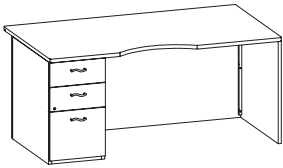

Recessed Modesty

MODEL #	DESCRIPTION/DIMENSIONS	PRICE
1 __ SPL6636FB __	Single Pedestal Desk Pedestal locking Box/Box/File - left 66W x 36D x 30H Recessed modesty 6" overhang	$2808

304 lbs.