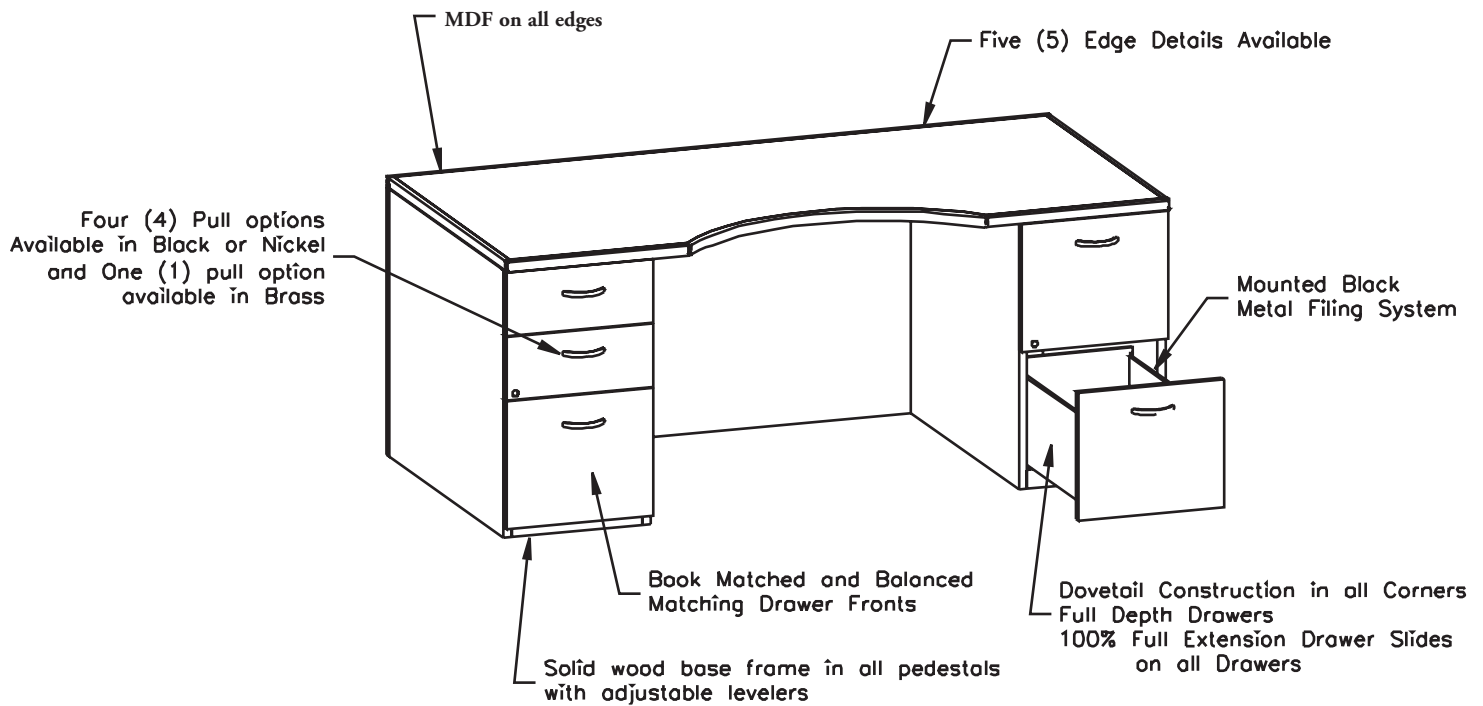

a la curve
J A S P E R D E S K
PRODUCT SPECIFICATIONS