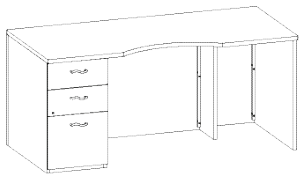

Single Right Pedestal

Stepped Modesty

Single Left Pedestal

1 __ SPL6630SB __ __	Single Pedestal Desk Pedestal locking Box/Box/File - left 4" overhang - center	$2890
295 lbs.	66W x 30D x 30H Stepped modesty	

1 __ SPR6630SB __ __	Single Pedestal Desk Pedestal locking Box/Box/File - right 4" overhang - center	$2890
295 lbs.	66W x 30D x 30H Stepped modesty	

Single Right Pedestal