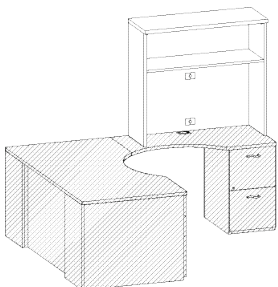

Two adjustable shelves

\$1196

32W x 16D x 39H

Finished back

110 lbs.

Open Hutch

1 __MH042__

Open Hutch