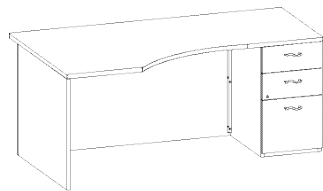

Single Right Pedestal