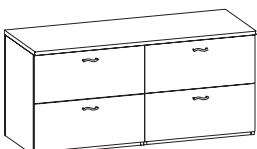

1 __ LF4 __	Four Drawer Lateral Locking 64W x 24D x 30H 235 lbs.	$3552