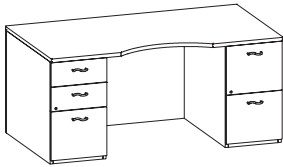

Rectangular Top