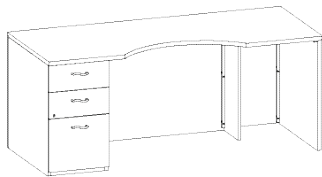

1 __ SPL7230SB __ __	Single Pedestal Desk Pedestal locking 280 lbs. 72W x 30D x 30H Stepped modesty	$2990
	Box/Box/File - left 4" overhang - center	

Single Left Pedestal