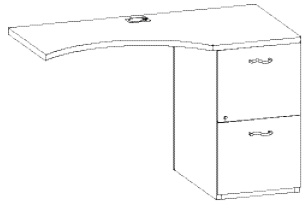

Single Left Pedestal

Single Right Pedestal

Single Left Pedestal

Single Right Pedestal

MODEL #	DESCRIPTION/DIMENSIONS	PRICE
1 __ERL42__	Executive Return Pedestal locking File/File - left Black rectangular grommet Finished back on pedestal Grain direction runs front to back 42W x 24D x 30H 135 lbs. Open back 26" kneespace	\$1601
1 __ERL42FB__	42" Return with full back panel 162 lbs.	1790
1 __ERR42__	Executive Return Pedestal locking File/File - right Black rectangular grommet Finished back on pedestal Grain direction runs front to back 42W x 24D x 30H 135 lbs. Open back 26" kneespace	\$1601
1 __ERR42FB__	42" Return with full back panel 162 lbs.	1790
1 __ERL48__	Executive Return Pedestal locking File/File - left Black rectangular grommet Finished back on pedestal Grain direction runs front to back 48W x 24D x 30H 140 lbs. Open back 32" kneespace	\$1638
1 __ERL48FB__	48" Return with full back panel 170 lbs.	1717
1 __ERR48__	Executive Return Pedestal locking File/File - right Black rectangular grommet Finished back on pedestal Grain direction runs front to back 48W x 24D x 30H 140 lbs. Open back 32" kneespace	\$1638
1 __ERR48FB__	48" Return with full back panel 170 lbs.	1840