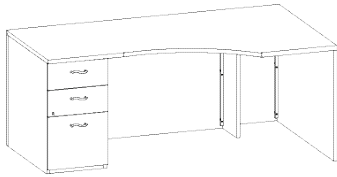

MODEL #	DESCRIPTION/DIMENSIONS	PRICE
---------	------------------------	-------

1 ECWSL7242SB Executive Corner Desk 42" corner - right **\$3165**

325 lbs. **72W x 42D x 30H**
Stepped modesty
Box/Box/File - left
Pedestal locking
4" overhang - center