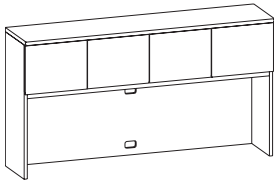

a la curve

J A S P E R   D E S K

SPECIFICATIONS

Wood Species
00 - Walnut
20 - Cherry

Model Number

Edge Detail
A-Square
B-Kerf
C-Tri-Oval
D-Reeded
E-Classic

Wood Finishes
Crescent Cherry on Walnut
Empire Walnut
Royale Walnut
Richleigh Walnut
Old World Mahogany
Amber Cherry
Cinnamon Cherry
Collectors Cherry
Mocha Cherry
Espresso

1 3 0

MH7216

A

Overhead Storage

MODEL #	DESCRIPTION/DIMENSIONS	PRICE
1 __MH7216__	Stacking Storage Unit Grommets 235 lbs. 72W x 16D x 39H 4 Hinged doors Finished back 24 1/2" clearance Optional locking doors (LK) - add $119 List Optional task lights see page 36 Optional tackboards see page 36	$2704
1 __MH6616__	Stacking Storage Unit Grommets 215 lbs. 66W x 16D x 39H 4 Hinged doors Finished back 24 1/2" clearance Optional locking doors (LK) -add $119 List Optional task lights see page 36 Optional tackboards see page 36	$2613
1 __MH6016__	Stacking Storage Unit Grommets 200 lbs. 60W x 16D x 39H 4 Hinged doors Finished back 24 1/2" clearance Optional locking doors (LK) - add $119 List Optional task lights see page 36 Optional tackboards see page 36	$2394
1 __MH4216__	Stacking Storage Unit Grommets 125 lbs. 42W x 16D x 39H 2 Hinged doors Finished back 24 1/2" clearance Optional locking doors (LK) - add $60 List Optional task lights see page 36 Optional tackboards see page 36	$1710