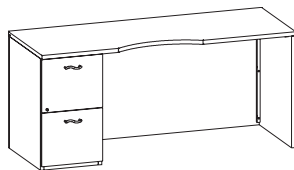

1 __ DCSPL66 __	Single Pedestal Credenza Pedestal locking 66W x 24D x 30H File/File - left	$2437
210 lbs.		Finished back	
	HB	Designate HB after model number for optional 11" back panel replaces full back panel	NC
Single Left Pedestal		Optional grommet	Add $66 list each