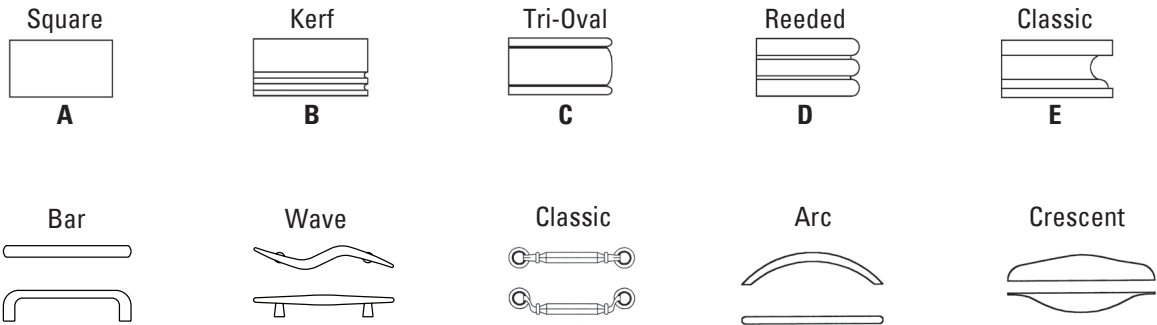

a la curve J A S P E R D E S K

TOP EDGE DETAILS AND PULL OPTIONS

Recessed Modesty

MODEL #	DESCRIPTION/DIMENSIONS	PRICE
1 __ SPL7236FB __	Single Pedestal Desk 72W x 36D x 30H Recessed modesty	Pedestal locking Box/Box/File - left 6" overhang $2900
295 lbs.		

Single Left Pedestal

1 __ SPR7236FB __	Single Pedestal Desk 72W x 36D x 30H Recessed modesty	Pedestal locking Box/Box/File - right 6" overhang $2900
295 lbs.		

Single Right Pedestal

Recessed Modesty

1 __ SPL7230FB __	Single Pedestal Desk 72W x 30D x 30H Recessed modesty	Pedestal locking Box/Box/File - left 6" overhang $2617
275 lbs.		

Single Left Pedestal

1 __ SPR7230FB __	Single Pedestal Desk 72W x 30D x 30H Recessed modesty	Pedestal locking Box/Box/File - right 6" overhang $2617
275 lbs.		

Single Right Pedestal