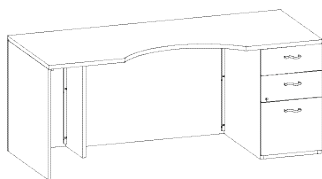

1 __ SPR7230SB __ __	Single Pedestal Desk Pedestal locking 280 lbs. 72W x 30D x 30H Stepped modesty	$2990
	Box/Box/File - right 4" overhang - center	

Single Right Pedestal