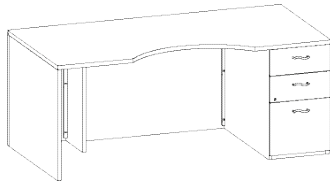

1 __ SPR7236SB __ __	Single Pedestal Desk Pedestal locking 300 lbs 72W x 36D x 30H Stepped modesty	$3233
	Box/Box/File - right 4" overhang - center	

Single Right Pedestal

Stepped Modesty