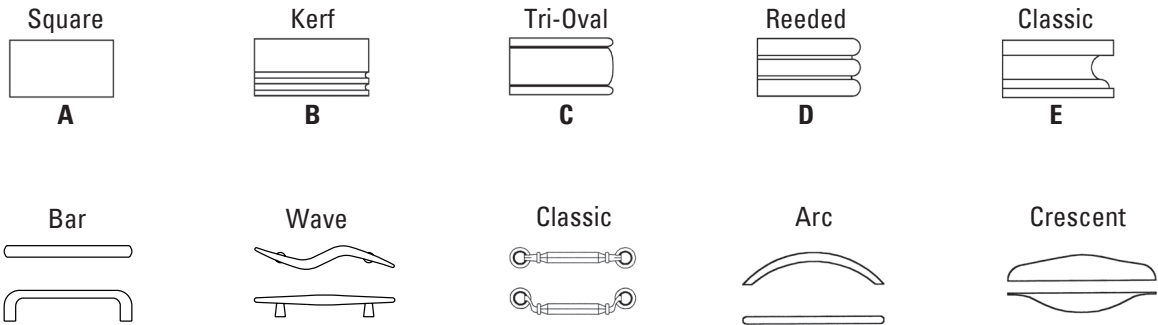

Single Right Pedestal

a la curve J A S P E R D E S K

TOP EDGE DETAILS AND PULL OPTIONS

	MODEL #	DESCRIPTION/DIMENSIONS	PRICE
Kneespace Credenza 	1 __ DC72-3 __ 270 lbs.	Kneespace Credenza 72W x 24D x 30H Finished back Pedestal locking File/File - left File/File - right Optional grommet	\$3092 Add \$66 list each
	1 __ DC66-3 __ 248 lbs.	Kneespace Credenza 66W x 24D x 30H Finished back Pedestal locking File/File - left File/File - right Optional grommet	\$3033 Add \$66 list each
Storage Credenza 	1 __ DC72-4 __ 370 lbs.	Storage Credenza 72W x 24D x 30H Finished back Two hinged doors Optional locking doors (LK)	\$3737 45 Add \$66 list each
Storage Credenza 	1 __ FC5/BC __ 370 lbs.	Storage Credenza 72W x 24D x 30H Finished back Open shelf top Pedestal locking File/File - left File/File - right Lateral File - bottom Optional grommet	\$3622 Add \$66 list each