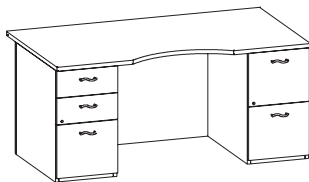

1 __FR6636FB__	Executive Desk 66W x 36D x 30H Recessed modesty Pedestal locking	$3664

344 lbs.

File/File - right
Box/Box/File - left
34" kneespace
6" overhang

Pedestal configuration