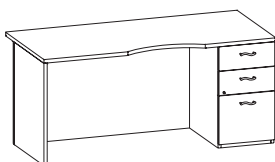

1 __ SPR6630FB __	Single Pedestal Desk Pedestal locking Box/Box/File - right 66W x 30D x 30H Recessed modesty 6" overhang	$2494

294 lbs.

Single Right Pedestal