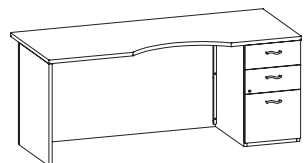

1 __ SPR7230FB __	Single Pedestal Desk 72W x 30D x 30H Recessed modesty	Pedestal locking Box/Box/File - right 6" overhang $2617
275 lbs.		

Single Right Pedestal