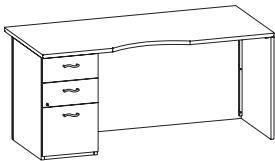

1 __ SPL6630FB __	Single Pedestal Desk Pedestal locking Box/Box/File - left 66W x 30D x 30H Recessed modesty 6" overhang	$2494

294 lbs.

Single Left Pedestal