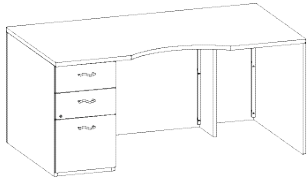

1 3 0

SPL6636SB

A

L B

Stepped Modesty

Single Left Pedestal

MODEL #	DESCRIPTION/DIMENSIONS	PRICE
1 __ SPL6636SB __ __	Single Pedestal Desk Pedestal locking Box/Box/File - left 4" overhang - center	\$3150
305 lbs.	66W x 36D x 30H Stepped modesty	