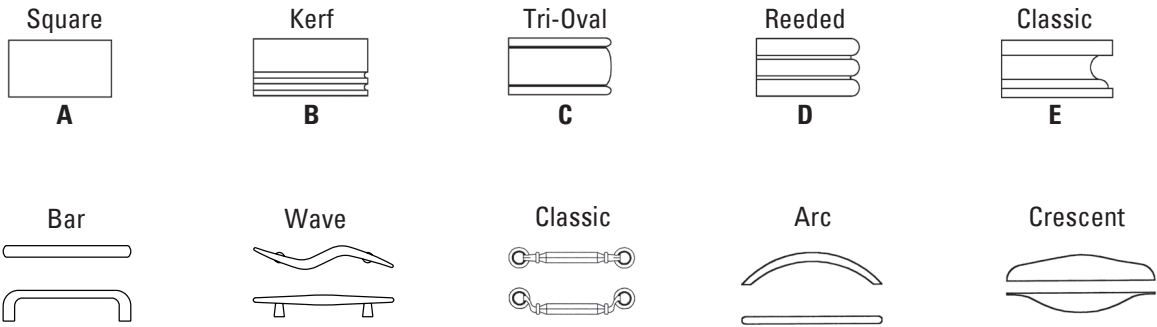

Single Left Pedestal

1 __ KSPL7236SB __ __	Single Pedestal Desk-Arc top 72W x 36D x 30H Stepped modesty	\$2944
305 lbs.	Pedestal locking Box/Box/File - left 10" overhang - center	

1 __ KSPR7236SB __ __	Single Pedestal Desk-Arc top 72W x 36D x 30H Stepped modesty	\$2944
305 lbs.	Pedestal locking Box/Box/File - right 10" overhang - center	

Single Right Pedestal

a la curve J A S P E R D E S K

TOP EDGE DETAILS AND PULL OPTIONS

Arc Top-Recessed Modesty

Single Left Pedestal

Single Right Pedestal

Arc Top-Recessed Modesty

Single Left Pedestal