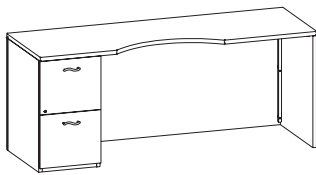

TOP EDGE DETAILS AND PULL OPTIONS

Single Pedestal Credenzas

	MODEL #	DESCRIPTION/DIMENSIONS	PRICE
	1 __ DCSPL72 __	Single Pedestal Credenza Pedestal locking 72W x 24D x 30H File/File - left	\$2495
220 lbs.		Finished back	
	HB	Designate HB after model number for optional 11" back panel replaces full back panel	NC
Single Left Pedestal		Optional grommet	Add \$66 list each