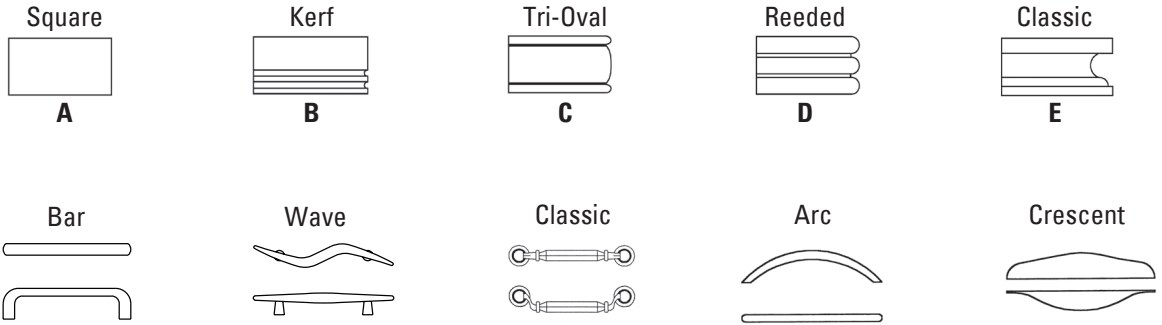

Single Right Pedestal

Specify grommet location T or S

Add \$66 list each

Stepped Modesty

a la curve J A S P E R D E S K

TOP EDGE DETAILS AND PULL OPTIONS

Computer Desks

Single Left Pedestal