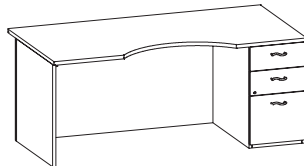

1 __ SPR7236FB __	Single Pedestal Desk 72W x 36D x 30H Recessed modesty	Pedestal locking Box/Box/File - right 6" overhang $2900
295 lbs.		

Single Right Pedestal

Recessed Modesty