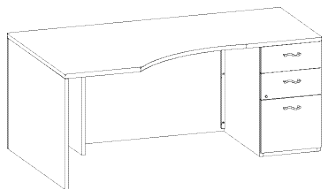

Single Right Pedestal