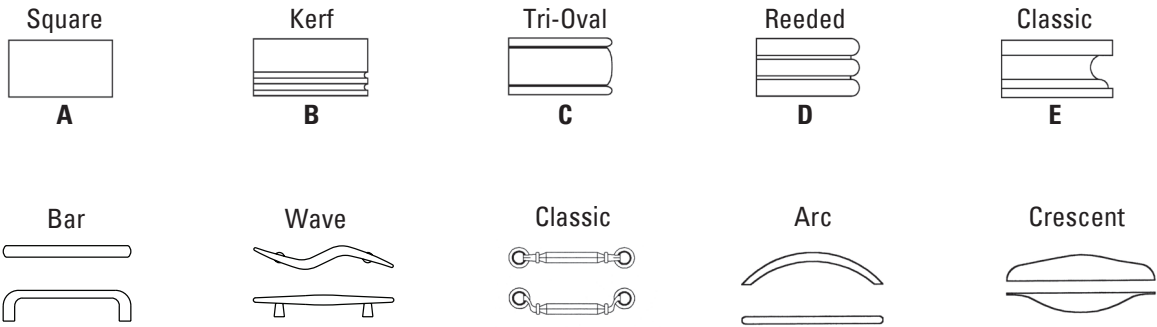

a la curve J A S P E R D E S K

TOP EDGE DETAILS AND PULL OPTIONS

Recessed Modesty

MODEL #	DESCRIPTION/DIMENSIONS	PRICE
1 __ SPL6636FB __	Single Pedestal Desk Pedestal locking Box/Box/File - left 66W x 36D x 30H Recessed modesty 6" overhang	$2808

304 lbs.

Single Left Pedestal

1 __ SPR6636FB __	Single Pedestal Desk Pedestal locking Box/Box/File - right 66W x 36D x 30H Recessed modesty 6" overhang	$2808

304 lbs.

Single Right Pedestal

Recessed Modesty

1 __ SPL6630FB __	Single Pedestal Desk Pedestal locking Box/Box/File - left 66W x 30D x 30H Recessed modesty 6" overhang	$2494

294 lbs.

Single Left Pedestal

1 __ SPR6630FB __	Single Pedestal Desk Pedestal locking Box/Box/File - right 66W x 30D x 30H Recessed modesty 6" overhang	$2494

294 lbs.

Single Right Pedestal