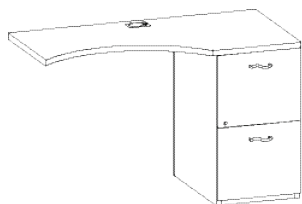

Single Left Pedestal

Single Right Pedestal

Single Left Pedestal

Single Right Pedestal

MODEL #	DESCRIPTION/DIMENSIONS	PRICE
1 __ERL42__	Executive Return Pedestal locking File/File - left Black rectangular grommet Finished back on pedestal Grain direction runs front to back 42W x 24D x 30H 135 lbs. Open back 26" kneespace	\$1601
1 __ERL42FB__	42" Return with full back panel 162 lbs.	1790
1 __ERR42__	Executive Return Pedestal locking File/File - right Black rectangular grommet Finished back on pedestal Grain direction runs front to back 42W x 24D x 30H 135 lbs. Open back 26" kneespace	\$1601
1 __ERR42FB__	42" Return with full back panel 162 lbs.	1790
1 __ERL48__	Executive Return Pedestal locking File/File - left Black rectangular grommet Finished back on pedestal Grain direction runs front to back 48W x 24D x 30H 140 lbs. Open back 32" kneespace	\$1638
1 __ERL48FB__	48" Return with full back panel 170 lbs.	1717
1 __ERR48__	Executive Return Pedestal locking File/File - right Black rectangular grommet Finished back on pedestal Grain direction runs front to back 48W x 24D x 30H 140 lbs. Open back 32" kneespace	\$1638
1 __ERR48FB__	48" Return with full back panel 170 lbs.	1840