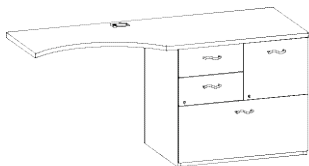

1 __ ERR60FC __ __	Executive Return Pedestal locking 60W x 24D x 30H 32" File Center - right 230 lbs. Open back Black rectangular grommet 28" kneespace Finished back on pedestal Grain direction runs front to back	$2086

1 __ ERR60FCFB __ __	60" Return with full back panel 272 lbs.	2148

Single Right Pedestal