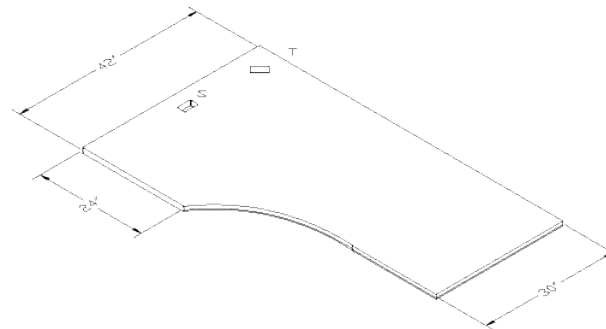

Specify grommet location T or S

Add $66 list each

Stepped Modesty