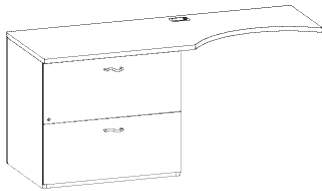

a la curve

J A S P E R D E S K

SPECIFICATIONS

Wood Species	Model Number	Edge Detail	Pull Option	Wood Finishes
00 - Walnut		A-Square	LB-Bar Black	Crescent Cherry on Walnut
20 - Cherry		B-Kerf	LN-Bar Nickel	Empire Walnut
		C-Tri-Oval	JB-Wave Black	Royale Walnut
		D-Reeded	JN-Wave Nickel	Richleigh Walnut
		E-Classic	KB-Classic Brass	Old World Mahogany
			AB-Arc Black	Amber Cherry
			AN-Arc Nickel	Cinnamon Cherry
			CB-Crescent Black	Collectors Cherry
			CN-Crescent Nickel	Mocha Cherry
				Espresso
1 3 0	ERL66	A	L B	

Executive Returns

MODEL #	DESCRIPTION/DIMENSIONS	PRICE
1 __ ERL60LF __ __	Executive Return Pedestal locking 60W x 24D x 30H 32" Lateral File - left 190 lbs. Open back Black rectangular grommet 28" kneespace Finished back on pedestal Grain direction runs front to back	$2248

1 __ ERL60LFFB	60" Return with full back panel 232 lbs.	2446

Single Left Pedestal