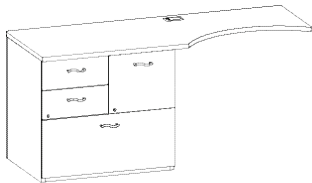

1 __ ERL60FC __ __	Executive Return Pedestal locking 60W x 24D x 30H 32" File Center - left 230 lbs. Open back Black rectangular grommet 28" kneespace Finished back on pedestal Grain direction runs front to back	$2086

1 __ ERL60FCFB __ __	60" Return with full back panel 272 lbs.	2148

Single Left Pedestal