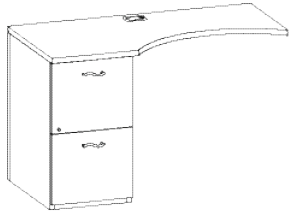

Single Left Pedestal

Single Right Pedestal

Single Left Pedestal

Single Right Pedestal

MODEL #	DESCRIPTION/DIMENSIONS	PRICE
1 __ERL42__	Executive Return Pedestal locking File/File - left Black rectangular grommet Finished back on pedestal Grain direction runs front to back 42W x 24D x 30H 135 lbs. Open back 26" kneespace	\$1601
1 __ERL42FB__	42" Return with full back panel 162 lbs.	1790
1 __ERR42__	Executive Return Pedestal locking File/File - right Black rectangular grommet Finished back on pedestal Grain direction runs front to back 42W x 24D x 30H 135 lbs. Open back 26" kneespace	\$1601
1 __ERR42FB__	42" Return with full back panel 162 lbs.	1790
1 __ERL48__	Executive Return Pedestal locking File/File - left Black rectangular grommet Finished back on pedestal Grain direction runs front to back 48W x 24D x 30H 140 lbs. Open back 32" kneespace	\$1638
1 __ERL48FB__	48" Return with full back panel 170 lbs.	1717
1 __ERR48__	Executive Return Pedestal locking File/File - right Black rectangular grommet Finished back on pedestal Grain direction runs front to back 48W x 24D x 30H 140 lbs. Open back 32" kneespace	\$1638
1 __ERR48FB__	48" Return with full back panel 170 lbs.	1840