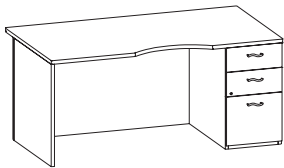

Single Left Pedestal

1 __ SPR6636FB __	Single Pedestal Desk Pedestal locking Box/Box/File - right 66W x 36D x 30H Recessed modesty 6" overhang	$2808

304 lbs.

Single Right Pedestal

Recessed Modesty