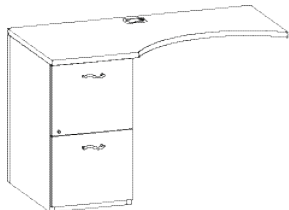

Single Left Pedestal

Single Right Pedestal

Single Left Pedestal

Single Right Pedestal

MODEL #	DESCRIPTION/DIMENSIONS	PRICE
1 __ERL42__	Executive Return Pedestal locking File/File - left Black rectangular grommet Finished back on pedestal Grain direction runs front to back 42W x 24D x 30H 135 lbs. Open back 26" kneespace	\$1601
1 __ERL42FB__	42" Return with full back panel 162 lbs.	1790
1 __ERR42__	Executive Return Pedestal locking File/File - right Black rectangular grommet Finished back on pedestal Grain direction runs front to back 42W x 24D x 30H 135 lbs. Open back 26" kneespace	\$1601
1 __ERR42FB__	42" Return with full back panel 162 lbs.	1790
1 __ERL48__	Executive Return Pedestal locking File/File - left Black rectangular grommet Finished back on pedestal Grain direction runs front to back 48W x 24D x 30H 140 lbs. Open back 32" kneespace	\$1638
1 __ERL48FB__	48" Return with full back panel 170 lbs.	1717
1 __ERR48__	Executive Return Pedestal locking File/File - right Black rectangular grommet Finished back on pedestal Grain direction runs front to back 48W x 24D x 30H 140 lbs. Open back 32" kneespace	\$1638
1 __ERR48FB__	48" Return with full back panel 170 lbs.	1840