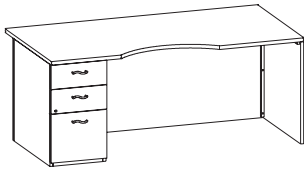

Recessed Modesty

MODEL #	DESCRIPTION/DIMENSIONS	PRICE
1 __ SPL7236FB __	Single Pedestal Desk 72W x 36D x 30H Recessed modesty	Pedestal locking Box/Box/File - left 6" overhang $2900
295 lbs.		

Single Left Pedestal