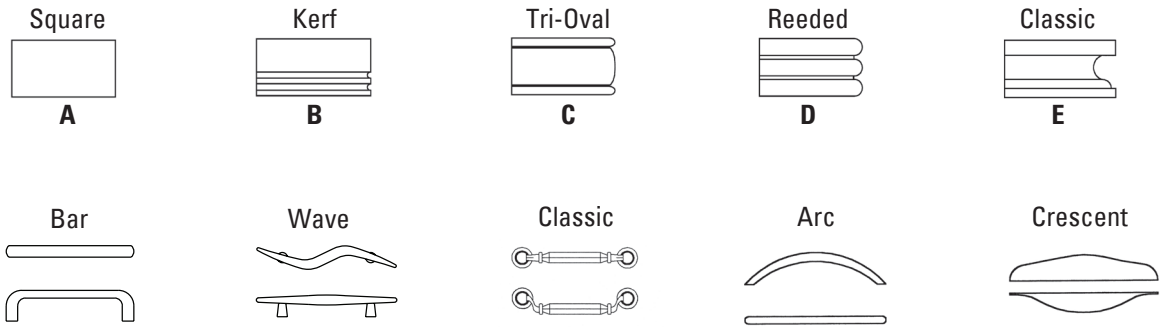

a la curve J A S P E R D E S K

TOP EDGE DETAILS AND PULL OPTIONS

Bridges	MODEL #	DESCRIPTION/DIMENSIONS	PRICE	
	1 __ WS36TO _	36W x 24D x 1-3/16 - Top only	38 lbs. $325	
	1 __ WS42TO _	42W x 24D x 1-3/16 - Top only	45 lbs. 346	
	1 __ WS48TO _	48W x 24D x 1-3/16 - Top only	53 lbs. 365	
	1 __ WS54TO _	54W x 24D x 1-3/16 - Top only	60 lbs. 389	
	1 __ WS36 _	36W x 24D x 30H - with back panel	68 lbs. $461	
	1 __ WS42 _	42W x 24D x 30H - with back panel	73 lbs. 514	
	1 __ WS48 _	48W x 24D x 30H - with back panel	78 lbs. 673	
	1 __ WS54 _	54W x 24D x 30H - with back panel	90 lbs. 762	
	HB	Designate HB after model number for optional 11" back panel replaces full back panel		NC
Corner Units 	1 __ CWS4242FS _	42" Corner Unit 42D x 42W x 30H 160 lbs. Black Rectangular grommet	Connects with 24" depth curve 25 1/2" width on front edge $1948	
		1 __ CWS3636FS _	36" Corner unit 36D x 36W x 30H 140 lbs. Black Rectangular grommet	Connects with 24" depth curve 17" width on front edge $1797