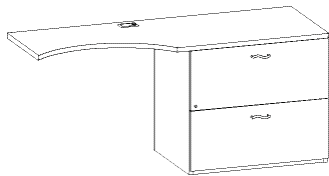

1 __ ERR60LF __ __	Executive Return Pedestal locking 60W x 24D x 30H 32" Lateral File - left 190 lbs. Open back Black rectangular grommet 28" kneespace Finished back on pedestal Grain direction runs front to back	$2248

1 __ ERR60LFFB __ __	60" Return with full back panel 232 lbs.	2446

Single Right Pedestal