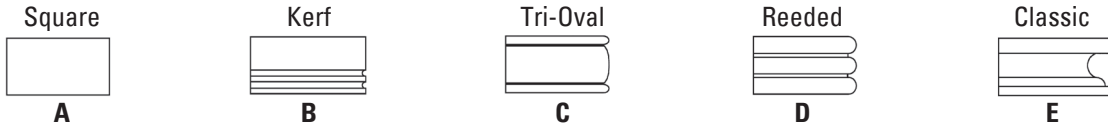

a la curve

J A S P E R D E S K

TOP EDGE DETAILS

	MODEL #	DESCRIPTION/DIMENSIONS	PRICE
	1 __WM48__ 89 lbs.	Wall Mounted Storage 48W x 16D x 16H 3 Hinged doors Optional locking doors (LK) Optional task lights see page 36 Optional tackboards see page 36	$1296 107
	1 __WM42__ 80 lbs.	Wall Mounted Storage 42W x 16D x 16H 3 Hinged doors Optional locking doors (LK) Optional task lights see page 36 Optional tackboards see page 36	$1101 107
	1 __WM36__ 70 lbs.	Wall Mounted Storage 36W x 16D x 16H 2 Hinged doors Optional locking doors (LK) Optional task lights see page 36 Optional tackboards see page 36	$954 60
	1 __WM30__ 62 lbs.	Wall Mounted Storage 30W x 16D x 16H 2 Hinged doors Optional locking doors (LK) Optional task lights see page 36 Optional tackboards see page 36	$847 60