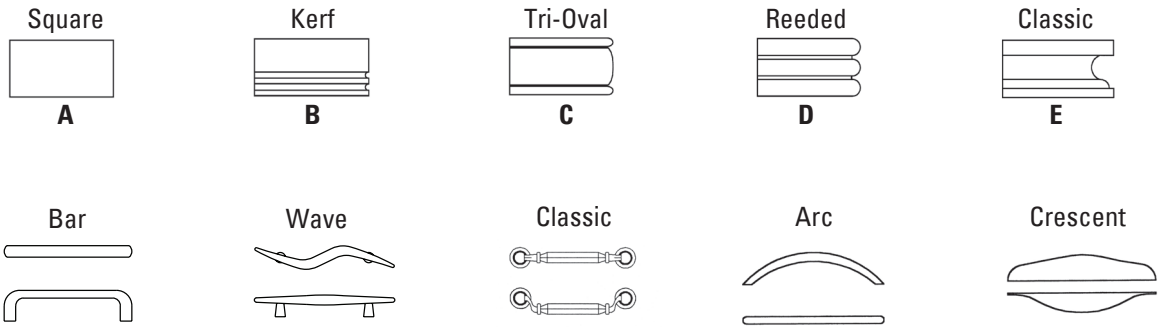

a la curve

J A S P E R D E S K

TOP EDGE DETAILS AND PULL OPTIONS

	MODEL #	DESCRIPTION/DIMENSIONS	PRICE
Executive Returns 	1 __ ERL54 __ 145 lbs.	Executive Return 54W x 24D x 30H Open back 38" kneespace	Pedestal locking File/File - left Black rectangular grommet Finished back on pedestal Grain direction runs front to back $1676
	1 __ ERL54FB __ 179 lbs.	54" Return with full back panel	1887
Single Left Pedestal 	1 __ ERR54 __ 145 lbs.	Executive Return 54W x 24D x 30H Open back 38" kneespace	Pedestal locking File/File - right Black rectangular grommet Finished back on pedestal Grain direction runs front to back $1676
	1 __ ERR54FB __ 179 lbs.	54" Return with full back panel	1887
Single Right Pedestal 	1 __ ERL60 __ 190 lbs.	Executive Return 60W x 24D x 30H Open Back 44" kneespace	Pedestal locking File/File - left Black rectangular grommet Finished back on pedestal Grain direction runs front to back $1875
	1 __ ERL60FB __ 228 lbs.	60" Return with full back panel	1964
Single Left Pedestal 	1 __ ERR60 __ 190 lbs.	Executive Return 60W x 24D x 30H Open Back 44" kneespace	Pedestal locking File/File - right Black rectangular grommet Finished back on pedestal Grain direction runs front to back $1875
	1 __ ERR60FB __ 228 lbs.	60" Return with full back panel	1964
Single Right Pedestal