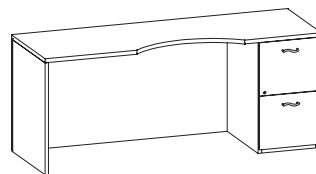

1 __ DCSPR72 __	Single Pedestal Credenza Pedestal locking 72W x 24D x 30H File/File - right	$2495
220 lbs.		Finished back	
	HB	Designate HB after model number for optional 11" back panel replaces full back panel	NC
Single Right Pedestal		Optional grommet	Add $66 list each