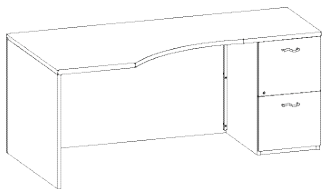

Single Right Pedestal