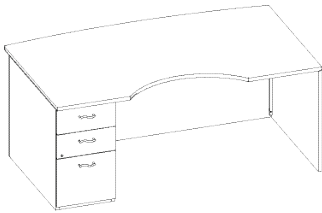

Arc Top-Recessed Modesty

Single Left Pedestal