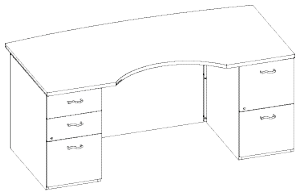

1 __FK72FB__	Executive Desk-Arc Top 72W x 42D x 30H Recessed modesty Pedestal locking	$4070

404 lbs.

Pedestal configuration