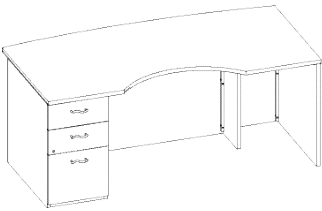

Arc Top - Stepped Modesty

Single Left Pedestal

1 __ KSPL7236SB __ __	Single Pedestal Desk-Arc top 72W x 36D x 30H Stepped modesty	$2944
305 lbs.	Pedestal locking Box/Box/File - left 10" overhang - center	

1 __ KSPR7236SB __ __	Single Pedestal Desk-Arc top 72W x 36D x 30H Stepped modesty	$2944
305 lbs.	Pedestal locking Box/Box/File - right 10" overhang - center	

Single Right Pedestal