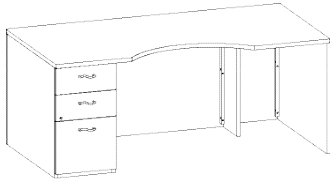

a la curve

J A S P E R   D E S K

SPECIFICATIONS

Wood Species	Model Number	Edge Detail	Pull Option	Wood Finishes
00 - Walnut 20 - Cherry		A-Square B-Kerf C-Tri-Oval D-Reeded E-Classic	LB-Bar Black LN-Bar Nickel JB-Wave Black JN-Wave Nickel KB-Classic Brass AB-Arc Black AN-Arc Nickel CB-Crescent Black CN-Crescent Nickel	Crescent Cherry on Walnut Empire Walnut Royale Walnut Richleigh Walnut Old World Mahogany Amber Cherry Cinnamon Cherry Collectors Cherry Mocha Cherry Espresso

1 3 0

SPL7236SB

A

L B

Stepped Modesty

MODEL #	DESCRIPTION/DIMENSIONS	PRICE
1 __ SPL7236SB __ __	Single Pedestal Desk Pedestal locking 300 lbs 72W x 36D x 30H Stepped modesty	$3233
	Box/Box/File - left 4" overhang - center	

Single Left Pedestal