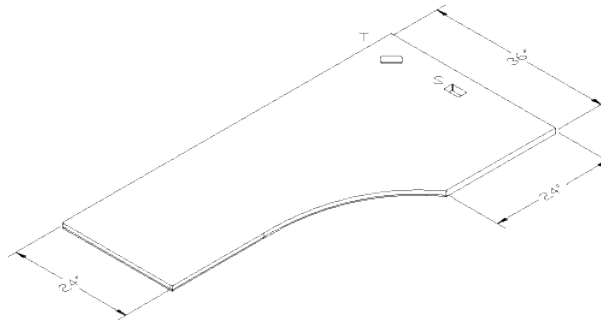

275 lbs.

HB Designate HB after model number for optional 11" back panel replaces full back panel

NC

Single Left Pedestal

Flush Modesty

Specify grommet location T or S

Add \$66 list each

1 __ECWSR7236FB__	Executive Corner Credenza 36" corner - left 72W x 36D x 30H Flush modesty	\$2711
-------------------	---	---------------