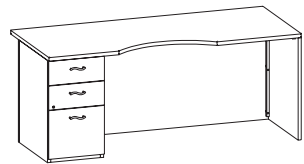

1 __ SPL7230FB __	Single Pedestal Desk 72W x 30D x 30H Recessed modesty	Pedestal locking Box/Box/File - left 6" overhang $2617
275 lbs.		

Single Left Pedestal