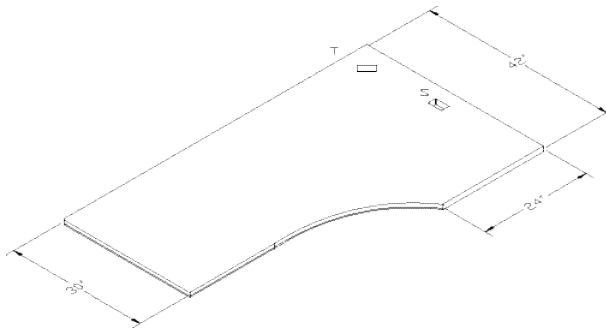

Specify grommet location T or S

Add $66 list each

Stepped Modesty

1 ECWSR7242SB Executive Corner Desk 42" corner - left **$3165**

325 lbs. **72W x 42D x 30H**
Stepped modesty
Box/Box/File - right
Pedestal locking
4" overhang - center