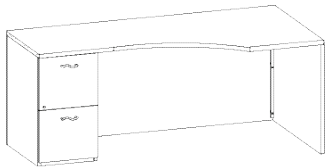

a la curve J A S P E R D E S K

SPECIFICATIONS

Wood Species
00 - Walnut
20 - Cherry

Model Number

Edge Detail
A-Square
B-Kerf
C-Tri-Oval
D-Reeded
E-Classic

Pull Option
LB-Bar Black
LN-Bar Nickel
JB-Wave Black
JN-Wave Nickel
KB-Classic Brass
AB-Arc Black
AN-Arc Nickel
CB-Crescent Black
CN-Crescent Nickel

Wood Finishes
Crescent Cherry on Walnut
Empire Walnut
Royale Walnut
Richleigh Walnut
Old World Mahogany
Amber Cherry
Cinnamon Cherry
Collectors Cherry
Mocha Cherry
Espresso

1 3 0

DCSPL72

A

L B

Computer Credenza

MODEL #	DESCRIPTION/DIMENSIONS	PRICE

1 __ECWSL7236FB__	Executive Corner Credenza 36" corner - right 72W x 36D x 30H Flush modesty	$2711

275 lbs.

HB Designate HB after model number for optional 11" back panel replaces full back panel

NC

Single Left Pedestal