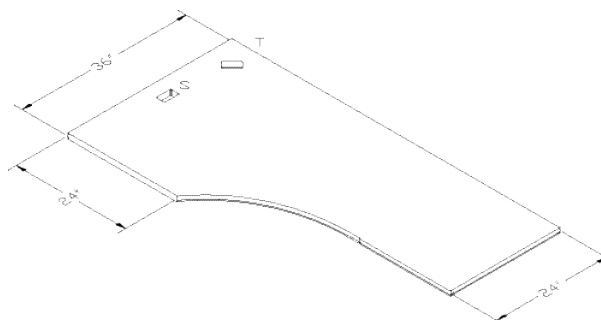

275 lbs.

HB Designate HB after model number for optional 11" back panel replaces full back panel

NC

Single Right Pedestal

Flush Modesty

Specify grommet location T or S

Add \$66 list each

a la curve J A S P E R D E S K