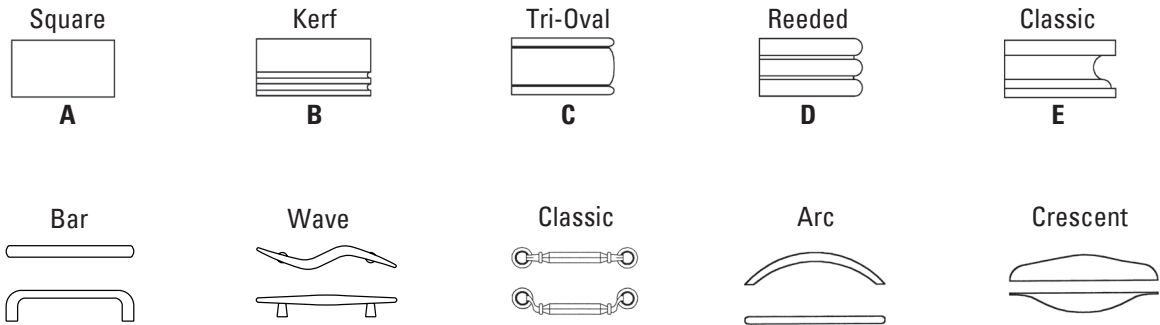

a la curve

J A S P E R D E S K

TOP EDGE DETAILS AND PULL OPTIONS

	MODEL #	DESCRIPTION/DIMENSIONS	PRICE
Rectangular Top 	1 __FR7236SB__ 365 lbs.	Executive Desk 72W x 36D x 30H Stepped modesty Pedestal locking	File/File - right Box/Box/File - left 40" kneespace 4" overhang-center $4012
Pedestal configuration 	1 __FR7230SB__ 335 lbs.	Executive Desk 72W x 30D x 30H Stepped modesty Pedestal locking	File/File - right Box/Box/File - left 40" kneespace 4" overhang-center $3653
Stepped Modesty Rectangular Top 	1 __FR7236FB__ 364 lbs.	Executive Desk 72W x 36D x 30H Recessed modesty Pedestal locking	File/File - right Box/Box/File - left 40" kneespace 6" overhang $3845
Pedestal configuration 	1 __FR7230FB__ 334 lbs.	Executive Desk 72W x 30D x 30H Recessed modesty Pedestal locking	File/File - right Box/Box/File - left 40" kneespace 6" overhang $3343
Recessed Modesty