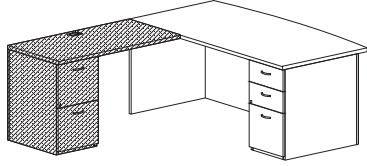

A LA CARTE SERIES

List Price

Executive Workstations - Single Pedestal Desks - Recessed Modesty Panel

200KSPR8442FB_ _ **$3879**
Executive single pedestal desk (RH) with arc conference top, box/box/file pedestal (locking),
6" center overhang, recessed modesty panel
42" x 84" x 30"H (350 lbs)

200KSPR7242FB_ _ **$3569**
Executive single pedestal desk (RH) with arc conference top, box/box/file pedestal (locking),
6" center overhang, recessed modesty panel
42" x 72" x 30"H (335 lbs)

200KSPR7236FB_ _ **$3263**
Executive single pedestal desk (RH) with arc conference top, box/box/file pedestal (locking),
6" center overhang, recessed modesty panel
36" x 72" x 30"H (305 lbs)

200SPR8442FB_ _ **$3645**
Executive single pedestal desk (RH), box/box/file pedestal (locking),
6" overhang, recessed modesty panel
42" x 84" x 30"H (330 lbs)

200SPR7236FB_ _ **$3256**
Executive single pedestal desk (RH), box/box/file pedestal (locking),
6" overhang, recessed modesty panel
36" x 72" x 30"H (300 lbs)

200SPR7230FB_ _ **$2944**
Executive single pedestal desk (RH), box/box/file pedestal (locking),
6" overhang, recessed modesty panel
30" x 72" x 30"H (280 lbs)