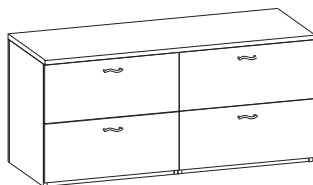

\$2163

**200LF2-42\_ \_**  
24" x 42" x 30"H (180 lbs)

\$2240

**200LF2-36\_ \_**  
24" x 36" x 30"H (160 lbs)

\$2195

**200LF2-30\_ \_**  
24" x 30" x 30"H (135 lbs)

\$2158

**200FC5BC\_ \_**  
Open storage/file, left and right file/file pedestal (locking), center - top open storage area, bottom - lateral file (locking), legal or letter filing, wire mgmt grommet in back panel  
24" x 72" x 30"H (370 lbs)

\$4045

**200LF4-72\_ \_**  
Double unit lateral file, legal or letter cross filing, central locking  
24" x 72" x 30"H (235 lbs)

\$4001

**200LF4-66\_ \_**  
Double unit lateral file, legal or letter cross filing, central locking  
24" x 66" x 30"H (215 lbs)