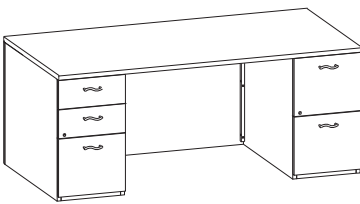

200FR6636SB_ _ $4226
Double pedestal desk with fitted top, box/box/file pedestal (LH), file/file pedestal (RH), pedestal locking, 4" center approach side overhang, stepped modesty panel
34" W Kneespace
36" x 66" x 30"H (345 lbs)
200CD30 Optional Center Drawer $402

200FR6630SB_ _ $3931
Double pedestal desk with fitted top, box/box/file pedestal (LH), file/file pedestal (RH), pedestal locking, 4" center approach side overhang, stepped modesty panel
34" W Kneespace
30" x 66" x 30"H (320 lbs)
200CD30 Optional Center Drawer $402

200FR6030SB_ _ $3898
Double pedestal desk with fitted top, box/box/file pedestal (LH), file/file pedestal (RH), pedestal locking, 4" center approach side overhang, stepped modesty panel
28" W Kneespace
30" x 60" x 30"H (305 lbs)
200CD24 Optional Center Drawer $402