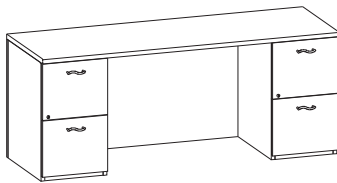

200DC66-3 _ _ **$3373**
Credenza with kneespace, two file/file pedestals (locking), wire mgmt grommet in back
34" W kneespace
24" x 66" x 30"H (245 lbs)

200DC60-3 _ _ **$3321**
Credenza with kneespace, two file/file pedestals (locking), wire mgmt grommet in back
28" W kneespace
24" x 60" x 30"H (235 lbs)