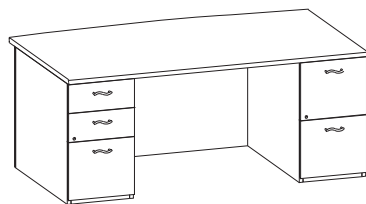

200FK8442FB_ _	Double pedestal desk with arc conference top, box/box/file pedestal (LH), file/file pedestal (RH), pedestal locking, 10" center approach side overhang, recessed modesty panel 46" W Kneespace 42" x 84" x 30"H (455 lbs)	$4780
200FK7242FB_ _	Double pedestal desk with arc conference top, box/box/file pedestal (LH), file/file pedestal (RH), pedestal locking, 10" center approach side overhang, recessed modesty panel 40" W Kneespace 42" x 72" x 30"H (405 lbs)	$4481
200CD36	Optional Center Drawer	$402
200FK7236FB_ _	Double pedestal desk with arc conference top, box/box/file pedestal (LH), file/file pedestal (RH), pedestal locking, 10" approach side overhang, recessed modesty panel 40" W Kneespace 36" x 72" x 30"H (340 lbs)	$4155
200CD36	Optional Center Drawer	$402
200FR7236FB_ _	Double pedestal desk with conference top, box/box/file pedestal (LH), file/file pedestal (RH), pedestal locking, 6" approach side overhang, recessed modesty panel 40" W Kneespace 36" x 72" x 30"H (365 lbs)	$4147
200CD36	Optional Center Drawer	$402
200FR7230FB_ _	Double pedestal desk with conference top, box/box/file pedestal (LH), file/file pedestal (RH), pedestal locking, 6" approach side overhang, recessed modesty panel 40" W Kneespace 30" x 72" x 30"H (335 lbs)	$3709
200CD36	Optional Center Drawer	$402
200FR6636FB_ _	Double pedestal desk with conference top, box/box/file pedestal (LH), file/file pedestal (RH), pedestal locking, 6" approach side overhang, recessed modesty panel 34" W Kneespace 36" x 66" x 30"H (345 lbs)	$4047
200CD30	Optional Center Drawer	$402
200FR6630FB_ _	Double pedestal desk with conference top, box/box/file pedestal (LH), file/file pedestal (RH), pedestal locking, 6" approach side overhang, recessed modesty panel 34" W Kneespace 30" x 66" x 30"H (320 lbs)	$3578
200CD30	Optional Center Drawer	$402
200FR6030FB_ _	Double pedestal desk with conference top, box/box/file pedestal (LH), file/file pedestal (RH), pedestal locking, 6" approach side overhang, recessed modesty panel 28" W Kneespace 30" x 60" x 30"H (305 lbs)	$3494
200CD24	Optional Center Drawer	$402