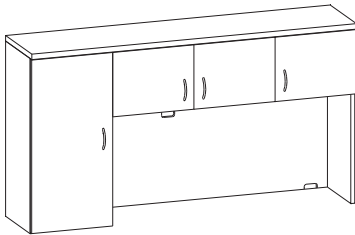

20 1/2" clearance between apron rail & worksurface

16" x 72" x 39"H (215 lbs)

Optional Open Storage - no doors (ND) - no price upcharge

Optional Metallic Frosted Plexiglass doors (MFPD) - add \$926 list

Optional Frameless Clear Glass doors (CGD) - add \$691 list - locks not available