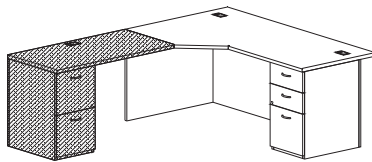

200ECWSR7242FB_ _ **$3392**
Executive single pedestal computer desk (RH) with conference top, box/box/file pedestal (locking), 42" corner unit, two wire mgmt grommets in top, recessed modesty panel, 6" overhang
30"- 42" x 72" x 30"H (315 lbs)

200ECWSR7236FB_ _ **$3202**
Executive single pedestal computer desk (RH) with fitted top, box/box/file pedestal (locking), 36" corner unit, two wire mgmt grommets in top, flush modesty panel
24"- 36" x 72" x 30"H (275 lbs)

200ECWSR6636FB_ _ **$3015**
Executive single pedestal computer desk (RH) with fitted top, box/box/file pedestal (locking), 36" corner unit, two wire mgmt grommets in top, flush modesty panel
24"- 36" x 66" x 30"H (250 lbs)