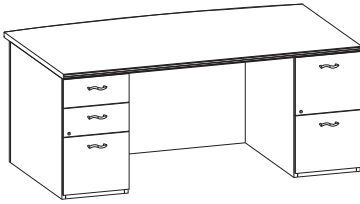

## Double Pedestal Desks with Stepped Modesty Panels

Approach side view

**200FK8442SB\_ \_** \$4870  
 Double pedestal desk with arc conference top, box/box/file pedestal (LH), file/file pedestal (RH), pedestal locking, 10" center approach side overhang, stepped modesty panel  
 46" W Kneespace  
 42" x 84" x 30"H (455 lbs)