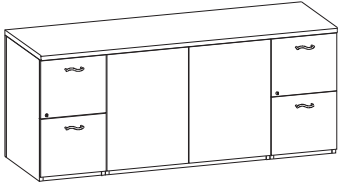

A LA CARTE SERIES

List Price

Credenzas

200DC84-4 _ _ **$4541**
Credenza with hinged door storage, two file/file pedestals (locking),
hinged door storage area (non-locking) with one adjustable shelf, wire
management grommet in back panel
24" x 84" x 30"H (310 lbs)
Optional locking doors (LK) - add $60 list

200DC72-4 _ _ **$4189**
Credenza with hinged door storage, two file/file pedestals (locking),
hinged door storage area (non-locking) with one adjustable shelf, wire
management grommet in back panel
24" x 72" x 30"H (285 lbs)
Optional locking doors (LK) - add $60 list

200DC66-4 _ _ **$4021**
Credenza with hinged door storage, two file/file pedestals (locking),
hinged door storage area (non-locking) with one adjustable shelf, wire
management grommet in back panel
24" x 66" x 30"H (255 lbs)
Optional locking doors (LK) - add $60 list

200DC60-4 _ _ **$3889**
Credenza with hinged door storage, two file/file pedestals (locking),
hinged door storage area (non-locking) with one adjustable shelf, wire
management grommet in back panel
24" x 60" x 30"H (225 lbs)
Optional locking doors (LK) - add $60 list

200DC84-3 _ _ **$3789**
Credenza with kneespace, two file/file pedestals (locking), wire mgmt grommet in back
40" W kneespace
24" x 84" x 30"H (265 lbs)

200DC72-3 _ _ **$3437**
Credenza with kneespace, two file/file pedestals (locking), wire mgmt grommet in back
40" W kneespace
24" x 72" x 30"H (255 lbs)