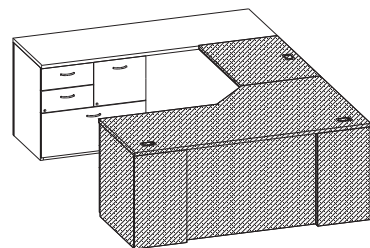

Computer Desk U Workstations - Single Pedestal Credenzas

200DCSPL84FC_ _ Single pedestal credenza (LH), file center pedestal (locking), two box, one file drawer top, one lateral file drawer bottom, one wire mgmt grommet, 45"W kneespace 24" x 84" x 30"H (285 lbs)	$3633
200DCSPL72FC_ _ Single pedestal credenza (LH), file center pedestal (locking), two box, one file drawer top, one lateral file drawer bottom, one wire mgmt grommet, 39"W kneespace 24" x 72" x 30"H (220 lbs)	$3443
200DCSPL66FC_ _ Single pedestal credenza (LH), file center pedestal (locking), two box, one file drawer top, one lateral file drawer bottom, one wire mgmt grommet, 33"W kneespace 24" x 66" x 30"H (205 lbs)	$3390