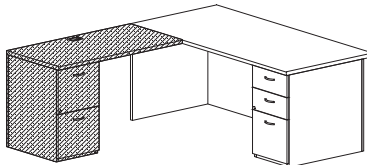

200SPR6636FB_ _ **$3155**
Executive single pedestal desk (RH), box/box/file pedestal (locking),
6" overhang, recessed modesty panel
36" x 66" x 30"H (305 lbs)

200SPR6630FB_ _ **$2816**
Executive single pedestal desk (RH), box/box/file pedestal (locking),
6" overhang, recessed modesty panel
30" x 66" x 30"H (295 lbs)

200SPR6030FB_ _ **$2569**
Executive single pedestal desk (RH), box/box/file pedestal (locking),
6" overhang, recessed modesty panel
10" w pedestal accommodates side-to-side letter or legal filing only.
200SPR6030FB-FS If freestanding option is specified, pedestal
will be letter width. 30" x 60" x 30"H (275 lbs)