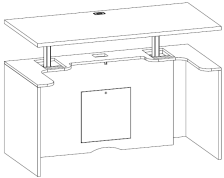

200CRT60EU_ **$8421**
Computer table with height adjustable ergo unit installed, controller with memory settings,
one wire management grommet in top and back panel
30" x 60" x 30"-48"H (265 lbs)