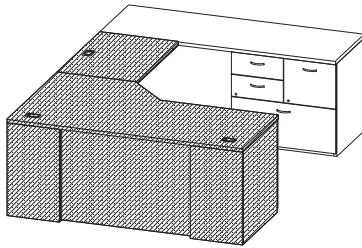

Computer Desk U Workstations - Single Pedestal Credenzas

200DCSPR84FC_ _ Single pedestal credenza (RH), file center pedestal (locking), two box, one file drawer top, one lateral file drawer bottom, one wire mgmt grommet, 45"W kneespace 24" x 84" x 30"H (285 lbs)	$3633
200DCSPR72FC_ _ Single pedestal credenza (RH), file center pedestal (locking), two box, one file drawer top, one lateral file drawer bottom, one wire mgmt grommet, 39"W kneespace 24" x 72" x 30"H (220 lbs)	$3443
200DCSPR66FC_ _ Single pedestal credenza (RH), file center pedestal (locking), two box, one file drawer top, one lateral file drawer bottom, one wire mgmt grommet, 33"W kneespace 24" x 66" x 30"H (205 lbs)	$3390