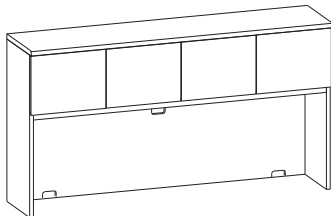

A LA CARTE SERIES

List Price

Overhead Storage Units

200HC84_ **$3744**

Overhead storage unit with hinged wood doors, two storage areas behind four hinged doors (non-locking), three wire mgmt access grommets in center back panel
24 1/2" clearance between apron rail & worksurface
16" x 84" x 39"H (250 lbs)
Optional Open Storage - no doors (ND) - no price upcharge
Optional Metallic Frosted Plexiglass doors (MFPD) - add $814 list
Optional Frameless Clear Glass doors (CGD) - add $579 list - locks not available

200HC78_ **$3243**

Overhead storage unit with hinged wood doors, two storage areas behind four hinged doors (non-locking), three wire mgmt access grommets in center back panel
24 1/2" clearance between apron rail & worksurface
16" x 78" x 39"H (230 lbs)
Optional Open Storage - no doors (ND) - no price upcharge
Optional Metallic Frosted Plexiglass doors (MFPD) - add $814 list
Optional Frameless Clear Glass doors (CGD) - add $579 list - locks not available

200HC72_ **$3099**

Overhead storage unit with hinged wood doors, two storage areas behind four hinged doors (non-locking), three wire mgmt access grommets in center back panel
24 1/2" clearance between apron rail & worksurface
16" x 72" x 39"H (220 lbs)
Optional Open Storage - no doors (ND) - no price upcharge
Optional Metallic Frosted Plexiglass doors (MFPD) - add $814 list
Optional Frameless Clear Glass doors (CGD) - add $579 list - locks not available

200HC66_ **$2993**

Overhead storage unit with hinged wood doors, two storage areas behind four hinged doors (non-locking), three wire mgmt access grommets in center back panel
24 1/2" clearance between apron rail & worksurface
16" x 66" x 39"H (205 lbs)
Optional Open Storage - no doors (ND) - no price upcharge
Optional Metallic Frosted Plexiglass doors (MFPD) - add $814 list
Optional Frameless Clear Glass doors (CGD) - add $579 list - locks not available

200HC60_ **$2746**

Overhead storage unit with hinged wood doors, two storage areas behind four hinged doors (non-locking), three wire mgmt access grommets in center back panel
24 1/2" clearance between apron rail & worksurface
16" x 60" x 39"H (200 lbs)
Optional Open Storage - no doors (ND) - no price upcharge
Optional Metallic Frosted Plexiglass doors (MFPD) - add $814 list
Optional Frameless Clear Glass doors (CGD) - add $579 list - locks not available

200HC48_ **$2397**

Overhead storage unit with hinged wood doors, one storage area behind two hinged doors (non-locking), three wire mgmt access grommets in center back panel
24 1/2" clearance between apron rail & worksurface
16" x 48" x 39"H (146 lbs)
Optional Open Storage - no doors (ND) - no price upcharge
Optional Metallic Frosted Plexiglass doors (MFPD) - add $408 list
Optional Frameless Clear Glass doors (CGD) - add $291 list - locks not available