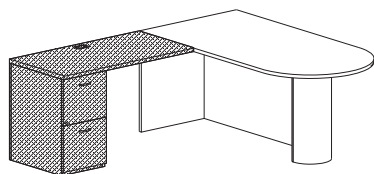

200WSB7230RFB_
Bullet desk (RH), 30" diameter end, wood half cylinder base with full modesty 30" x 72" x 30"H (177 lbs)

$2699

200WSB6630RFB_
Bullet desk (RH), 30" diameter end, wood half cylinder base with full modesty 30" x 66" x 30"H (150 lbs)

$2300

200WSB7236_
Bullet desk, 36" diameter end, 4" diameter black metal base 36" x 72" x 30"H (165 lbs)

$2162