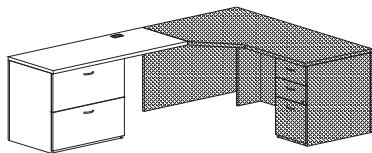

200ERL72LF_ _	$2765
Executive height return (LH), two lateral file drawers (locking), one wire mgmt grommet, 40"W kneespace 24" x 72" x 30"H (250 lbs)	
200ERL72LFFB_ _ with full modesty panel	$3004
200ERL60LF_ _	$2513
Executive height return (LH), two lateral file drawers (locking), one wire mgmt grommet, 28"W kneespace 24" x 60" x 30"H (225 lbs)	
200ERL60LFFB_ _ with full modesty panel	$2752
200ERL54LF_ _	$2347
Executive height return (LH), two lateral file drawers (locking), one wire mgmt grommet, 22"W kneespace 24" x 54" x 30"H (180 lbs)	
200ERL54LFFB_ _ with full modesty panel	$2591