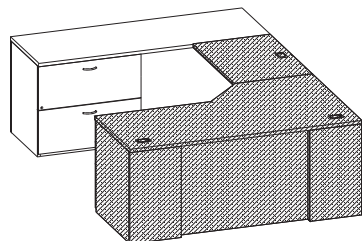

200DCSPL84LF_ _ Single pedestal credenza (LH), two lateral file drawers (locking), legal or letter filing, one wire mgmt grommet in back panel, 45"W kneespace 24" x 84" x 30"H (260 lbs)	$3266
200DCSPL72LF_ _ Single pedestal credenza (LH), two lateral file drawers (locking), legal or letter filing, one wire mgmt grommet in back panel, 39"W kneespace 24" x 72" x 30"H (230 lbs)	$3100
200DCSPL66LF_ _ Single pedestal credenza (LH), two lateral file drawers (locking), legal or letter filing, one wire mgmt grommet in back panel, 33"W kneespace 24" x 66" x 30"H (215 lbs)	$3039