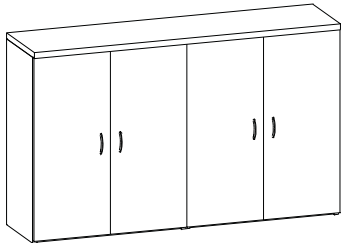

A LA CARTE SERIES

List Price

Overhead Storage Units

200OSU-84_ **$4229**
Storage hutch with four wood doors (non-locking), two storage areas behind
four hinged doors
16" x 84" x 39"H (250 lbs)
Optional Open Storage - no doors (ND) - no price upcharge
Optional Metallic Frosted Plexiglass doors (MFPD) - add $1074 list
Optional Frameless Clear Glass doors (CGD) - add $814 list - locks not available

---

200OSU-72_ **$3633**
Storage hutch with four wood doors (non-locking), two storage areas behind
four hinged doors
16" x 72" x 39"H (220 lbs)
Optional Open Storage - no doors (ND) - no price upcharge
Optional Metallic Frosted Plexiglass doors (MFPD) - add $1074 list
Optional Frameless Clear Glass doors (CGD) - add $814 list - locks not available

---

200OSU-66_ **$3333**
Storage hutch with four wood doors (non-locking), two storage areas behind
four hinged doors
16" x 66" x 39"H (200 lbs)
Optional Open Storage - no doors (ND) - no price upcharge
Optional Metallic Frosted Plexiglass doors (MFPD) - add $1074 list
Optional Frameless Clear Glass doors (CGD) - add $814 list - locks not available

---

200OSU-60_ **$3075**
Storage hutch with four wood doors (non-locking), two storage areas behind
four hinged doors
16" x 60" x 39"H (185 lbs)
Optional Open Storage - no doors (ND) - no price upcharge
Optional Metallic Frosted Plexiglass doors (MFPD) - add $1074 list
Optional Frameless Clear Glass doors (CGD) - add $814 list - locks not available

---

200OSU-32_ **$1667**
Storage hutch with two wood doors (non-locking), one storage area behind two
hinged doors
16" x 32" x 39"H (125 lbs)
Optional Open Storage - no doors (ND) - no price upcharge
Optional Metallic Frosted Plexiglass doors (MFPD) - add $720 list
Optional Frameless Clear Glass doors (CGD) - add $460 list - locks not available