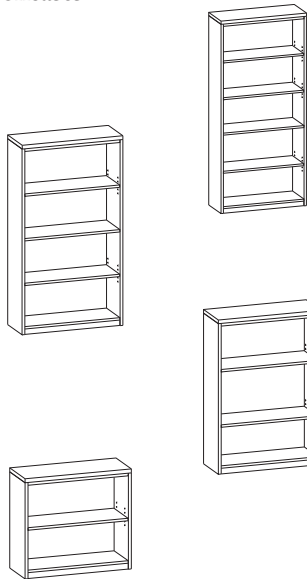

A LA CARTE SERIES

List Price

Bookcases

200BC72 $2297
Open bookcase with three adjustable shelves, one fixed middle shelf and one fixed bottom shelf, square edge only, unfinished back
16" x 33" x 72"H (215 lbs)

200BC60 $1854
Open bookcase with two adjustable shelves, one fixed middle shelf and one fixed bottom shelf, square edge only, unfinished back
16" x 33" x 60"H (160 lbs)

200BC48 $1531
Open bookcase with two adjustable shelves, one fixed bottom shelf, square edge only, unfinished back
16" x 33" x 48"H (135 lbs)

200BC30 $1142
Open bookcase with one adjustable shelf and one fixed bottom shelf, square edge only, unfinished back
16" x 33" x 30"H (86 lbs)

200BCO39_ $1443
Stacking bookcase, two adjustable shelves
16" x 32" x 39"H (70 lbs)

200HC4242 $2422
Open corner hutch, one fixed shelf, ** square edge detail only
24 1/2" clearance between worksurface and bottom shelf
Each side of the back panel has three grommets: 2 lower, 1 upper
42" x 42" x 39"H (190 lbs)

200HC3636 $2192
Open corner hutch, one fixed shelf, ** square edge detail only
24 1/2" clearance between worksurface and bottom shelf
Each side of the back panel has three grommets: 2 lower, 1 upper
36" x 36" x 39"H (170 lbs)

200WM48_ $1549
Wall mounted storage unit, three hinged doors
16" x 48" x 16"H (89 lbs)

200WM42_ $1337
Wall mounted storage unit, three hinged doors
16" x 42" x 16"H (80 lbs)

200WM36_ $1174
Wall mounted storage unit, two hinged doors
16" x 36" x 16"H (70 lbs)

200WM30_ $1052
Wall mounted storage unit, two hinged doors
16" x 30" x 16"H (62 lbs)