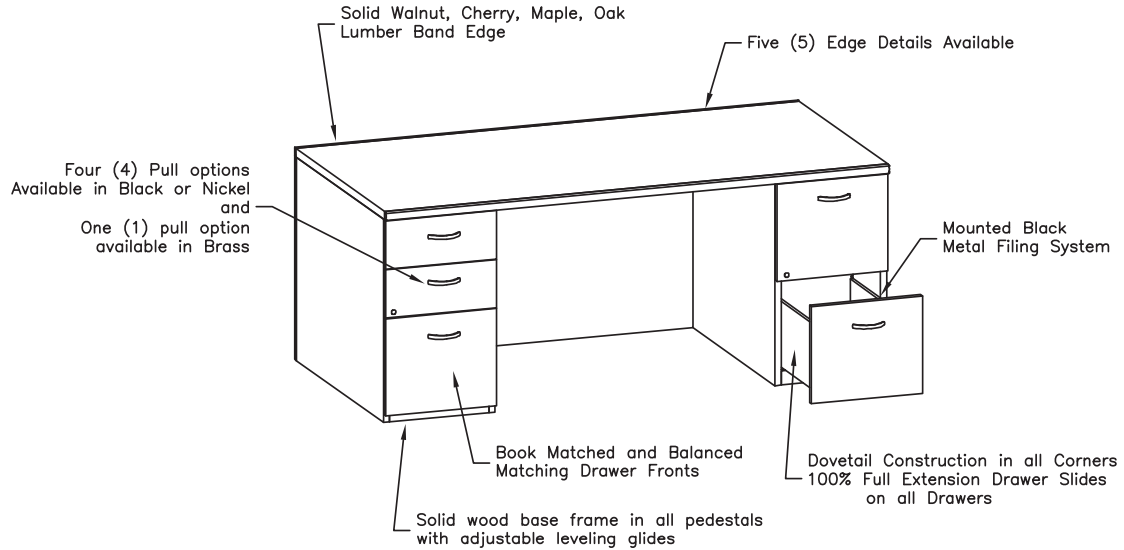

A LA CARTE SERIES

Available in Walnut, Cherry, Maple, and Oak
Standard Pedestal Locking
All surfaces are catalyzed varnish finish
Available in Modular or Set-up Units
Optional Center Drawer

Ordering Information

Use the following steps to correctly place your order:

1) Determine the correct model number for the item you are selecting - example:
  200FR7236SB = Double pedestal desk, 36" x 72" x 30"H
2) Determine the proper finish selection for the item - example:
  200FR7236SB-CC = Double pedestal desk, 36" x 72" x 30"H, in Crescent Cherry
3) Determine the edge profile you may wish for the item - example:
  200FR7236SB-CC-D = Double pedestal desk, 36" x 72" x 30"H, in Crescent Cherry finish, with Reeded edge detail
4) Determine any additional options you may wish for the item - example:
  200FR7236SB-CC-D-AN = Double pedestal desk, 36" x 72" x 30"H, in Crescent Cherry, with Reeded edge detail, with Arc Nickel pulls

Standard Profile Options

Standard Pull Options