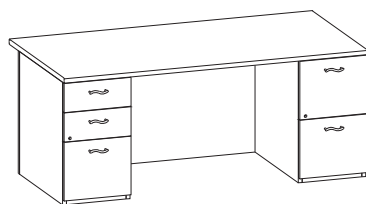

200FK8442FB_ _	Double pedestal desk with arc conference top, box/box/file pedestal (LH), file/file pedestal (RH), pedestal locking, 10" center approach side overhang, recessed modesty panel 46" W Kneespace 42" x 84" x 30"H (455 lbs)	$4780
200FK7242FB_ _	Double pedestal desk with arc conference top, box/box/file pedestal (LH), file/file pedestal (RH), pedestal locking, 10" center approach side overhang, recessed modesty panel 40" W Kneespace 42" x 72" x 30"H (405 lbs)	$4481
200CD36	Optional Center Drawer	$402
200FK7236FB_ _	Double pedestal desk with arc conference top, box/box/file pedestal (LH), file/file pedestal (RH), pedestal locking, 10" approach side overhang, recessed modesty panel 40" W Kneespace 36" x 72" x 30"H (340 lbs)	$4155
200CD36	Optional Center Drawer	$402
200FR7236FB_ _	Double pedestal desk with conference top, box/box/file pedestal (LH), file/file pedestal (RH), pedestal locking, 6" approach side overhang, recessed modesty panel 40" W Kneespace 36" x 72" x 30"H (365 lbs)	$4147
200CD36	Optional Center Drawer	$402
200FR7230FB_ _	Double pedestal desk with conference top, box/box/file pedestal (LH), file/file pedestal (RH), pedestal locking, 6" approach side overhang, recessed modesty panel 40" W Kneespace 30" x 72" x 30"H (335 lbs)	$3709
200CD36	Optional Center Drawer	$402
200FR6636FB_ _	Double pedestal desk with conference top, box/box/file pedestal (LH), file/file pedestal (RH), pedestal locking, 6" approach side overhang, recessed modesty panel 34" W Kneespace 36" x 66" x 30"H (345 lbs)	$4047
200CD30	Optional Center Drawer	$402
200FR6630FB_ _	Double pedestal desk with conference top, box/box/file pedestal (LH), file/file pedestal (RH), pedestal locking, 6" approach side overhang, recessed modesty panel 34" W Kneespace 30" x 66" x 30"H (320 lbs)	$3578
200CD30	Optional Center Drawer	$402
200FR6030FB_ _	Double pedestal desk with conference top, box/box/file pedestal (LH), file/file pedestal (RH), pedestal locking, 6" approach side overhang, recessed modesty panel 28" W Kneespace 30" x 60" x 30"H (305 lbs)	$3494
200CD24	Optional Center Drawer	$402