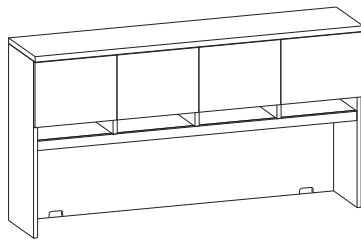

A LA CARTE SERIES

List Price

Overhead Storage Units

200HC84PH_ **$4246**

Overhead storage unit with hinged wood doors, two storage areas behind four hinged doors (non-locking), three wire mgmt access grommets in center back panel, paper organizer 18 1/2" clearance between apron rail & worksurface
16" x 84" x 39"H (305 lbs)

Optional Open Storage - no doors (ND) - no price upcharge
Optional Metallic Frosted Plexiglass doors (MFPD) - add $814 list
Optional Frameless Clear Glass doors (CGD) - add $579 list - locks not available

200HC78PH_ **$4001**

Overhead storage unit with hinged wood doors, two storage areas behind four hinged doors (non-locking), three wire mgmt access grommets in center back panel, paper organizer 18 1/2" clearance between apron rail & worksurface
16" x 78" x 39"H (285 lbs)

Optional Open Storage - no doors (ND) - no price upcharge
Optional Metallic Frosted Plexiglass doors (MFPD) - add $814 list
Optional Frameless Clear Glass doors (CGD) - add $579 list - locks not available

200HC72PH_ **$3593**

Overhead storage unit with hinged wood doors, two storage areas behind four hinged doors (non-locking), three wire mgmt access grommets in center back panel, paper organizer 18 1/2" clearance between apron rail & worksurface
16" x 72" x 39"H (265 lbs)

Optional Open Storage - no doors (ND) - no price upcharge
Optional Metallic Frosted Plexiglass doors (MFPD) - add $814 list
Optional Frameless Clear Glass doors (CGD) - add $579 list - locks not available

200HC66PH_ **$3463**

Overhead storage unit with hinged wood doors, two storage areas behind four hinged doors (non-locking), three wire mgmt access grommets in center back panel, paper organizer 18 1/2" clearance between apron rail & worksurface
16" x 66" x 39"H (240 lbs)

Optional Open Storage - no doors (ND) - no price upcharge
Optional Metallic Frosted Plexiglass doors (MFPD) - add $814 list
Optional Frameless Clear Glass doors (CGD) - add $579 list - locks not available

200HC60PH_ **$3178**

Overhead storage unit with hinged wood doors, two storage areas behind four hinged doors (non-locking), three wire mgmt access grommets in center back panel, paper organizer 18 1/2" clearance between apron rail & worksurface
16" x 60" x 39"H (220 lbs)

Optional Open Storage - no doors (ND) - no price upcharge
Optional Metallic Frosted Plexiglass doors (MFPD) - add $814 list
Optional Frameless Clear Glass doors (CGD) - add $579 list - locks not available

200HC48PH_ **$2687**

Overhead storage unit with hinged wood doors, one storage area behind two hinged doors (non-locking), three wire mgmt access grommets in center back panel, paper organizer 18 1/2" clearance between apron rail & worksurface
16" x 48" x 39"H (146 lbs)

Optional Open Storage - no doors (ND) - no price upcharge
Optional Metallic Frosted Plexiglass doors (MFPD) - add $408 list
Optional Frameless Clear Glass doors (CGD) - add $291 list - locks not available