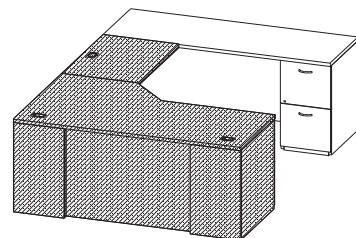

200DCSPR72_ _ Single pedestal credenza (RH), file/file pedestal (locking), one wire mgmt grommet in back panel, 55"W kneespace 24" x 72" x 30"H (220 lbs)	$2813
200DCSPR66_ _ Single pedestal credenza (RH), file/file pedestal (locking), one wire mgmt grommet in back panel, 49"W kneespace 24" x 66" x 30"H (210 lbs)	$2749
200DCSPR60_ _ Single pedestal credenza (RH), file/file pedestal (locking), one wire mgmt grommet in back panel, 43"W kneespace 24" x 60" x 30"H (195 lbs)	$2578