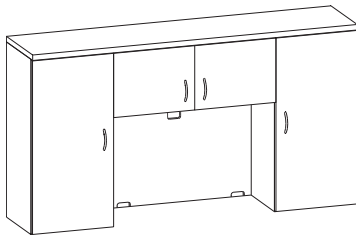

A LA CARTE SERIES

List Price

Overhead Storage Units

200HO84_ **$5181**

Overhead storage unit with hinged wood doors (non-locking), three storage areas, three adjustable shelves in outer sections, upper center section storage, three wire mgmt access grommets in center back panel
20 1/2" clearance between apron rail & worksurface
16" x 84" x 39"H (250 lbs)
Optional Open Storage - no doors (ND) - no price upcharge
Optional Metallic Frosted Plexiglass doors (MFPD) - add $1026 list
Optional Frameless Clear Glass doors (CGD) - add $778 list-locks not available

---

200HO78_ **$4881**

Overhead storage unit with hinged wood doors (non-locking), three storage areas, three adjustable shelves in outer sections, upper center section storage, three wire mgmt access grommets in center back panel
20 1/2" clearance between apron rail & worksurface
16" x 78" x 39"H (230 lbs)
Optional Open Storage - no doors (ND) - no price upcharge
Optional Metallic Frosted Plexiglass doors (MFPD) - add $1026 list
Optional Frameless Clear Glass doors (CGD) - add $778 list-locks not available

---

200HO72_ **$4384**

Overhead storage unit with hinged wood doors (non-locking), three storage areas, three adjustable shelves in outer sections, upper center section storage, three wire mgmt access grommets in center back panel
20 1/2" clearance between apron rail & worksurface
16" x 72" x 39"H (215 lbs)
Optional Open Storage - no doors (ND) - no price upcharge
Optional Metallic Frosted Plexiglass doors (MFPD) - add $1026 list
Optional Frameless Clear Glass doors (CGD) - add $778 list-locks not available

---

200HO66_ **$4225**

Overhead storage unit with hinged wood doors (non-locking), three storage areas, three adjustable shelves in outer sections, upper center section storage, three wire mgmt access grommets in center back panel
20 1/2" clearance between apron rail & worksurface
16" x 66" x 39"H (200 lbs)
Optional Open Storage - no doors (ND) - no price upcharge
Optional Metallic Frosted Plexiglass doors (MFPD) - add $1026 list
Optional Frameless Clear Glass doors (CGD) - add $778 list-locks not available

---

200HO60_ **$3878**

Overhead storage unit with hinged wood doors (non-locking), three storage areas, three adjustable shelves in outer sections, upper center section storage, three wire mgmt access grommets in center back panel
20 1/2" clearance between apron rail & worksurface
16" x 60" x 39"H (185 lbs)
Optional Open Storage - no doors (ND) - no price upcharge
Optional Metallic Frosted Plexiglass doors (MFPD) - add $1026 list
Optional Frameless Clear Glass doors (CGD) - add $778 list-locks not available

*for tasklights and tackboards, see page 129