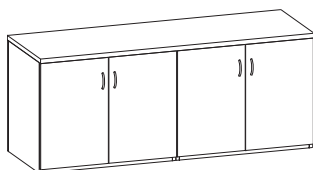

200SC-72_ _
Four door hinged door cabinet (non-locking), one adjustable shelf per section
24" x 72" x 30"H (300 lbs)
Optional locking doors (LK) - add $119 list

$4052

200SC-66_ _
Four door hinged door cabinet (non-locking), one adjustable shelf per section
24" x 66" x 30"H (260 lbs)
Optional locking doors (LK) - add $119 list

$3988

200SC-60_ _
Four door hinged door cabinet (non-locking), one adjustable shelf per section
24" x 60" x 30"H (200 lbs)
Optional locking doors (LK) - add $119 list

$3922