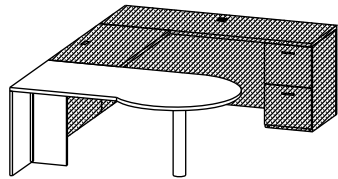

200WSP7236L_
P-top desk (LH), 42" diameter end, 4" diameter black metal base 36" x 72" x 30"H (170 lbs)

$2466

Executive Desk U Workstations - Bullet Desks

200WSB7236LFB_
Bullet desk (LH), 36" diameter end, wood half cylinder base with full modesty 36" x 72" x 30"H (185 lbs)

$2952