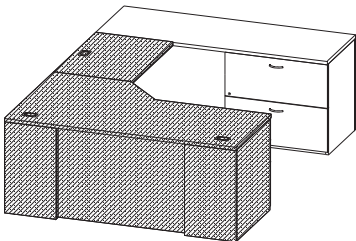

200DCSPR84LF_ _ Single pedestal credenza (RH), two lateral file drawers (locking), legal or letter filing, one wire mgmt grommet in back panel, 45"W kneespace 24" x 84" x 30"H (260 lbs)	$3266
200DCSPR72LF_ _ Single pedestal credenza (RH), two lateral file drawers (locking), legal or letter filing, one wire mgmt grommet in back panel, 39"W kneespace 24" x 72" x 30"H (230 lbs)	$3100
200DCSPR66LF_ _ Single pedestal credenza (RH), two lateral file drawers (locking), legal or letter filing, one wire mgmt grommet in back panel, 33"W kneespace 24" x 66" x 30"H (215 lbs)	$3039