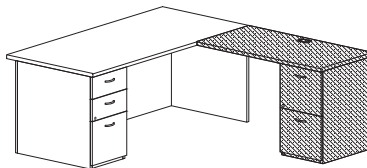

200KSPL8442FB__ **$3879**

Executive single pedestal desk (LH) with arc conference top, box/box/file pedestal (locking), 6" center overhang, recessed modesty panel
42" x 84" x 30"H (350 lbs)

200KSPL7242FB__ **$3569**

Executive single pedestal desk (LH) with arc conference top, box/box/file pedestal (locking), 6" center overhang, recessed modesty panel
42" x 72" x 30"H (335 lbs)

200KSPL7236FB__ **$3263**

Executive single pedestal desk (LH) with arc conference top, box/box/file pedestal (locking), 6" center overhang, recessed modesty panel
36" x 72" x 30"H (305 lbs)

200SPL8442FB__ **$3645**

Executive single pedestal desk (LH), box/box/file pedestal (locking), 6" overhang, recessed modesty panel
42" x 84" x 30"H (350 lbs)

200SPL7236FB__ **$3256**

Executive single pedestal desk (LH), box/box/file pedestal (locking), 6" overhang, recessed modesty panel
36" x 72" x 30"H (300 lbs)

200SPL7230FB__ **$2944**

Executive single pedestal desk (LH), box/box/file pedestal (locking), 6" overhang, recessed modesty panel
30" x 72" x 30"H (280 lbs)