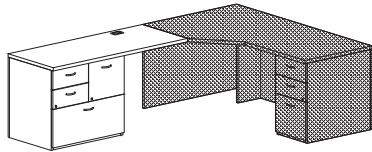

A LA CARTE SERIES

List Price

Computer Desk Workstations - Executive Returns

200ERL72FC_ _	$3099
Executive height return (LH), file center pedestal (locking), two box, one file drawer top, one lateral file drawer bottom, one wire mgmt grommet, 40"W kneespace 24" x 72" x 30"H (235 lbs)	
200ERL72FCFB_ _ with full modesty panel	$3338
200ERL60FC_ _	$2864
Executive height return (LH), file center pedestal (locking), two box, one file drawer top, one lateral file drawer bottom, one wire mgmt grommet, 28"W kneespace 24" x 60" x 30"H (215 lbs)	
200ERL60FCFB_ _ with full modesty panel	$3103
200ERL54FC_ _	$2586
Executive height return (LH), file center pedestal (locking), two box, one file drawer top, one lateral file drawer bottom, one wire mgmt grommet, 22"W kneespace 24" x 54" x 30"H (205 lbs)	
200ERL54FCFB_ _ with full modesty panel	$2826