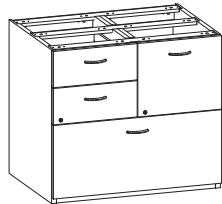

200MPFC2432
Modular filecenter pedestal (locking), open back, to be used under modular worksurfaces, two box, one file drawer-top, lateral file-bottom
23"D x 32"W x 28 3/8"H (145 lbs)

$2214