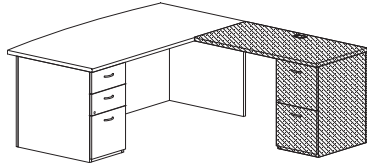

A LA CARTE SERIES

List Price

Executive Workstations - Single Pedestal Desks - Recessed Modesty Panel