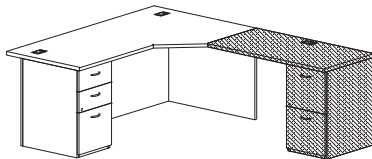

200ECWSL7242SB_ _ **$3614**

Executive single pedestal computer desk (LH) with fitted top, box/box/file pedestal (locking), 42" corner unit, two wire mgmt grommets in top, stepped modesty panel
30"- 42" x 72" x 30"H (325 lbs)

200ECWSL7236SB_ _ **$3426**

Executive single pedestal computer desk (LH) with fitted top, box/box/file pedestal (locking), 36" corner unit, two wire mgmt grommets in top, stepped modesty panel
24"- 36" x 72" x 30"H (285 lbs)

200ECWSL6636SB_ _ **$3299**

Executive single pedestal computer desk (LH) with fitted top, box/box/file pedestal (locking), 36" corner unit, two wire mgmt grommets in top, stepped modesty panel
24"- 36" x 66" x 30"H (260 lbs)

200ECWSL7242FB_ _ **$3392**

Executive single pedestal computer desk (LH) with conference top, box/box/file pedestal (locking), 42" corner unit, two wire mgmt grommets in top, recessed modesty panel, 6" overhang
30"- 42" x 72" x 30"H (315 lbs)