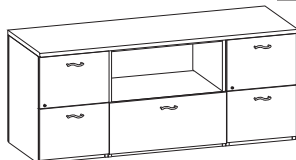

\$2163

**200LF2-42\_ \_**  
24" x 42" x 30"H (180 lbs)

\$2240

**200LF2-36\_ \_**  
24" x 36" x 30"H (160 lbs)

\$2195

**200LF2-30\_ \_**  
24" x 30" x 30"H (135 lbs)

\$2158

**200FC5BC\_ \_**  
Open storage/file, left and right file/file pedestal (locking), center - top open storage area, bottom - lateral file (locking), legal or letter filing, wire mgmt grommet in back panel  
24" x 72" x 30"H (370 lbs)

\$4045

**200LF4-72\_ \_**  
Double unit lateral file, legal or letter cross filing, central locking  
24" x 72" x 30"H (235 lbs)

\$4001

**200LF4-66\_ \_**  
Double unit lateral file, legal or letter cross filing, central locking  
24" x 66" x 30"H (215 lbs)