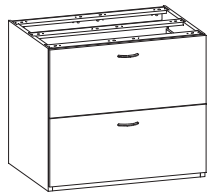

A LA CARTE SERIES

List Price

Modular Units - Modular Pedestals

200MPLF22432
Modular lateral file pedestal (locking), open back, to be used under modular worksurfaces, accommodates legal or letter filing
23"D x 32"W x 28 3/8"H (115 lbs)

$1801