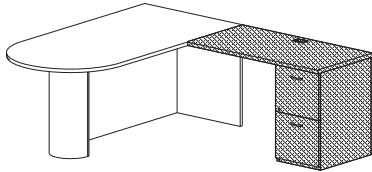

200WSB7236LFB_

Bullet desk (LH), 36" diameter end, wood half cylinder base with full modesty 36" x 72" x 30"H (200 lbs)

$2952