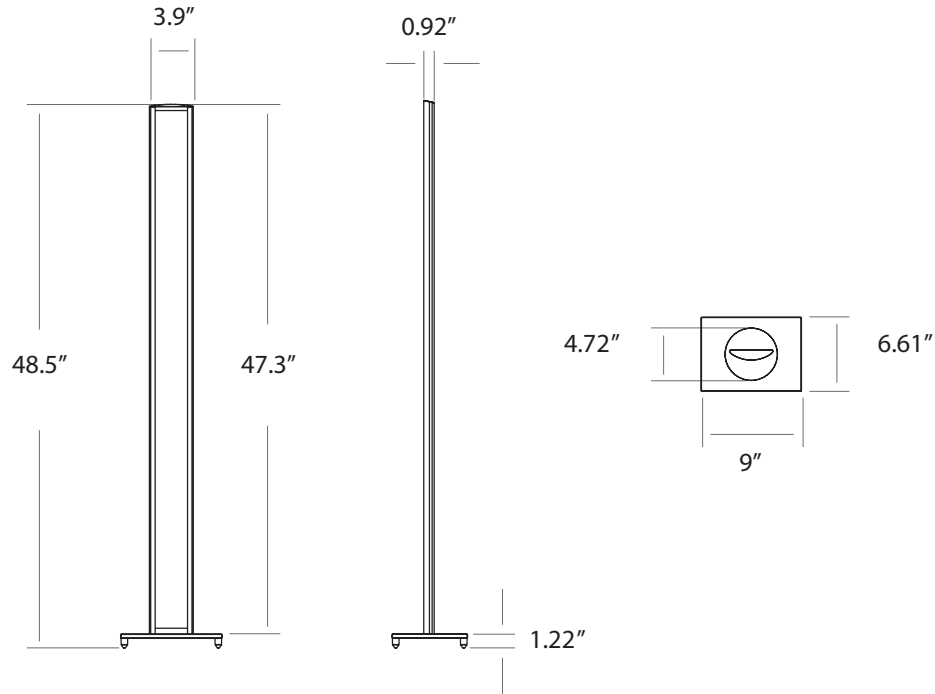

Lumens: 600
Energy Consumption: 18 W
Rated Lifespan: 50,000 hours
Color Temperature: From 2,700 K to 8,000 K
Brightness Adjustability: Continuous dimming (touchstrip)
Material: Aluminum, plastic
Safety Rating: C-UL-US Certified
Warranty: 2 years
Voltage: 100-240 V
Standard Finish: White

MC1-WHT-FLR

Potential LEED Points

Integrative Process (Possible 2 points)

To support high-performance, cost-effective project outcomes through an early analysis of the interrelationships among systems.

Koncept's LED desktop and task lighting provides finer control over lighting levels in occupied spaces. With personal lighting in place, elimination or downsizing of building lighting systems is possible.

Interior Lighting (Possible 2 points)

To promote occupants' productivity, comfort and well-being by providing high-quality lighting.

All Koncept's task lighting products provide more than three lighting levels that are easily adjustable by occupants to suit their needs. Furthermore, all Koncept's task lighting products use high quality LED light sources with CRI over 80 and L70 rated lifespan over 50,000 hours. Desktop and task personal lighting also provides the opportunity to reduce overhead lighting.