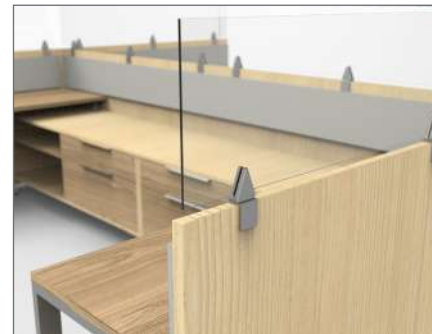

**Workplace distancing solutions
for your design needs.**

With design-flexibility at the core of DeskMakers design ethos, additional ReFit products will continually be developed to meet workplace distancing requirements while maintaining the aesthetic characteristics of the workplace.

Idea Starters

ReFit

DeskMakers
Be Enabled

Getting back to the office.

Safeguard the team as they return to the workplace, with ReFit. Solutions that can be quickly and seamlessly incorporated into existing spaces, with minimal installation and shortened lead times – to help facilitate a healthier work environment for all.

Reimagine the workplace.

Effectively implementing safe distancing in the workplace can ensure employees feel comfortable upon their return. Comprised of three categories: Above Surface Solutions, Mobile Space Division and Adaptable Division, the entire ReFit collection can be used to quickly retrofit any existing space.