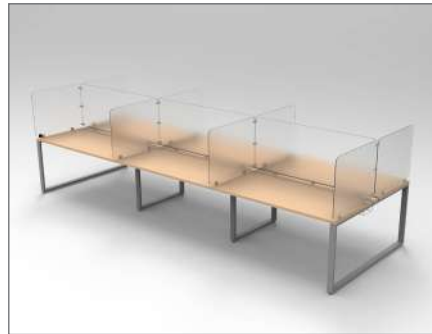

**Workplace distancing solutions
for your design needs.**

With design-flexibility at the core of DeskMakers design ethos, additional ReFit products will continually be developed to meet workplace distancing requirements while maintaining the aesthetic characteristics of the workplace.

Idea Starters

ReFit

DeskMakers
Be Enabled

Getting back to the office.

Safeguard the team as they return to the workplace, with ReFit. Solutions that can be quickly and seamlessly incorporated into existing spaces, with minimal installation and shortened lead times – to help facilitate a healthier work environment for all.

Reimagine the workplace.

Effectively implementing safe distancing in the workplace can ensure employees feel comfortable upon their return. Comprised of three categories: Above Surface Solutions, Mobile Space Division and Adaptable Division, the entire ReFit collection can be used to quickly retrofit any existing space.