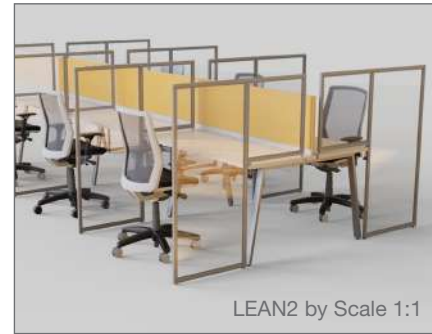

**Workplace distancing solutions
for your design needs.**

With design-flexibility at the core of DeskMakers design ethos, additional ReFit products will continually be developed to meet workplace distancing requirements while maintaining the aesthetic characteristics of the workplace.

Idea Starters

ReFit

DeskMakers
Be Enabled

Getting back to the office.

Safeguard the team as they return to the workplace, with ReFit. Solutions that can be quickly and seamlessly incorporated into existing spaces, with minimal installation and shortened lead times – to help facilitate a healthier work environment for all.

Reimagine the workplace.

Effectively implementing safe distancing in the workplace can ensure employees feel comfortable upon their return. Comprised of three categories: Above Surface Solutions, Mobile Space Division and Adaptable Division, the entire ReFit collection can be used to quickly retrofit any existing space.