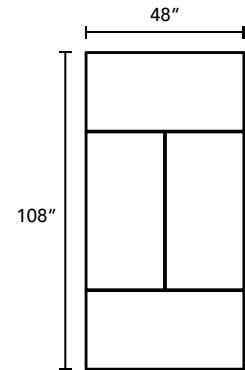

TRELLO

TYPICALS BOOK

DFGO

STUDIO

Item Code	Description	Qty	Unit List	Total List
TR6030-RC-SL	60" x 30" Rectangular Training Table	2	1147	2294
			Total	\$2,294

Item Code	Description	Qty	Unit List	Total List
TR4824-RC-SL	48" x 24" Rectangular Training Table	2	1031	2062
TR6024-RC-SL	60" x 24" Rectangular Training Table	2	1084	2168
			Total	\$4,230

Item Code	Description	Qty	Unit List	Total List
TR6030-DT6-SL	60" x 30" D-Top Training Table	2	1327	2654
			Total	\$2,654

Item Code	Description	Qty	Unit List	Total List
TR4824-DT6-SL	48" x 24" D-Top Training Table	2	1211	2422
TR6024-RC-SL	60" x 24" Rectangular Training Table	2	1084	2168
			Total	\$4,590

Item Code	Description	Qty	Unit List	Total List
TR7230-RC-SL	72" x 30" Rectangular Training Table	6	1210	7260
			Total	\$7,260

Item Code	Description	Qty	Unit List	Total List
TR6030-RC-SL	60" x 30" Rectangular Training Table	8	1147	9176
			Total	\$9,176

Item Code	Description	Qty	Unit List	Total List
TR7224-AT-L30-SL	72" x 30" Left Angled Table	2	1390	2780
TR7224-AT-R30-SL	72" x 30" Right Angled Table	2	1390	2780
			Total	\$5,560