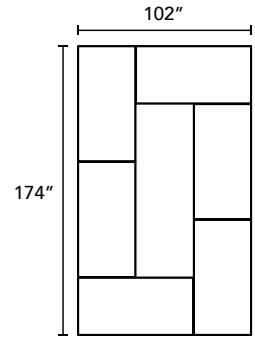

TRELLO

TYPICALS BOOK

DFGO

STUDIO

Item Code	Description	Qty	Unit List	Total List
TR6030-RC-SL	60" x 30" Rectangular Training Table	2	1147	2294
			Total	\$2,294

Item Code	Description	Qty	Unit List	Total List
TR4824-RC-SL	48" x 24" Rectangular Training Table	2	1031	2062
TR6024-RC-SL	60" x 24" Rectangular Training Table	2	1084	2168
			Total	\$4,230

Item Code	Description	Qty	Unit List	Total List
TR6030-DT6-SL	60" x 30" D-Top Training Table	2	1327	2654
			Total	\$2,654

Item Code	Description	Qty	Unit List	Total List
TR4824-DT6-SL	48" x 24" D-Top Training Table	2	1211	2422
TR6024-RC-SL	60" x 24" Rectangular Training Table	2	1084	2168
			Total	\$4,590

Item Code	Description	Qty	Unit List	Total List
TR7230-RC-SL	72" x 30" Rectangular Training Table	6	1210	7260
			Total	\$7,260

Item Code	Description	Qty	Unit List	Total List
TR6030-RC-SL	60" x 30" Rectangular Training Table	8	1147	9176
			Total	\$9,176

Item Code	Description	Qty	Unit List	Total List
TR7224-AT-L30-SL	72" x 30" Left Angled Table	2	1390	2780
TR7224-AT-R30-SL	72" x 30" Right Angled Table	2	1390	2780
			Total	\$5,560