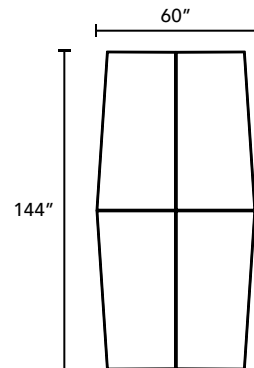

Item Code	Description	Qty	Unit List	Total List
TR6030-DT6-SL	60" x 30" D-Top Training Table	2	1327	2654
			Total	\$2,654

Item Code	Description	Qty	Unit List	Total List
TR4824-DT6-SL	48" x 24" D-Top Training Table	2	1211	2422
TR6024-RC-SL	60" x 24" Rectangular Training Table	2	1084	2168
			Total	\$4,590

Item Code	Description	Qty	Unit List	Total List
TR7230-RC-SL	72" x 30" Rectangular Training Table	6	1210	7260
			Total	\$7,260

Item Code	Description	Qty	Unit List	Total List
TR6030-RC-SL	60" x 30" Rectangular Training Table	8	1147	9176
			Total	\$9,176

Item Code	Description	Qty	Unit List	Total List
TR6030-RC-SL	60" x 30" Rectangular Training Table	5	1147	5735
TR5210-MOD-L	10" High Modesty Panel	5	142	710
			Total	\$6,445

Item Code	Description	Qty	Unit List	Total List
TR5124-PN-SL	51" w Pointed Rectangular Training Table	1	1306	1306
TR7224-RC-SL	72" x 24" Rectangular Training Table	4	1136	4544
			Total	\$5,850

Item Code	Description	Qty	Unit List	Total List
TR7224-AT-L30-SL	72" x 30" Left Angled Table	2	1390	2780
TR7224-AT-R30-SL	72" x 30" Right Angled Table	2	1390	2780
			Total	\$5,560