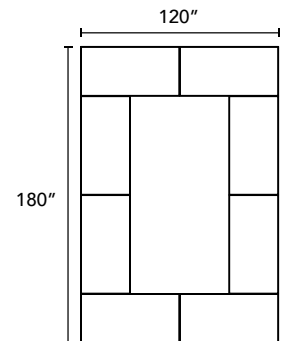

Item Code	Description	Qty	Unit List	Total List
TR6030-RC-SL	60" x 30" Rectangular Training Table	8	1147	9176
			Total	$9,176