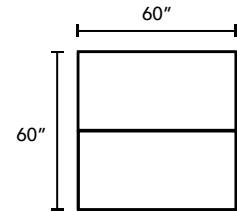

TRELLO

TYPICALS BOOK

DFGO

STUDIO

Item Code	Description	Qty	Unit List	Total List
TR6030-RC-SL	60" x 30" Rectangular Training Table	2	1147	2294
			Total	\$2,294

Item Code	Description	Qty	Unit List	Total List
TR4824-RC-SL	48" x 24" Rectangular Training Table	2	1031	2062
TR6024-RC-SL	60" x 24" Rectangular Training Table	2	1084	2168
			Total	\$4,230

Item Code	Description	Qty	Unit List	Total List
TR6030-DT6-SL	60" x 30" D-Top Training Table	2	1327	2654
			Total	\$2,654

Item Code	Description	Qty	Unit List	Total List
TR4824-DT6-SL	48" x 24" D-Top Training Table	2	1211	2422
TR6024-RC-SL	60" x 24" Rectangular Training Table	2	1084	2168
			Total	\$4,590

Item Code	Description	Qty	Unit List	Total List
TR7230-RC-SL	72" x 30" Rectangular Training Table	6	1210	7260
			Total	\$7,260

Item Code	Description	Qty	Unit List	Total List
TR6030-RC-SL	60" x 30" Rectangular Training Table	8	1147	9176
			Total	\$9,176

Item Code	Description	Qty	Unit List	Total List
TR7224-AT-L30-SL	72" x 30" Left Angled Table	2	1390	2780
TR7224-AT-R30-SL	72" x 30" Right Angled Table	2	1390	2780
			Total	\$5,560