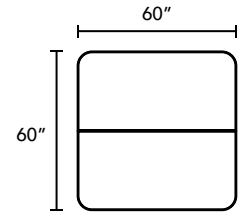

TRELLO

TYPICALS BOOK

DFGO

STUDIO

Item Code	Description	Qty	Unit List	Total List
TR6030-RC-SL	60" x 30" Rectangular Training Table	2	1147	2294
			Total	\$2,294

Item Code	Description	Qty	Unit List	Total List
TR4824-RC-SL	48" x 24" Rectangular Training Table	2	1031	2062
TR6024-RC-SL	60" x 24" Rectangular Training Table	2	1084	2168
			Total	\$4,230

Item Code	Description	Qty	Unit List	Total List
TR6030-DT6-SL	60" x 30" D-Top Training Table	2	1327	2654
			Total	\$2,654

Item Code	Description	Qty	Unit List	Total List
TR4824-DT6-SL	48" x 24" D-Top Training Table	2	1211	2422
TR6024-RC-SL	60" x 24" Rectangular Training Table	2	1084	2168
			Total	\$4,590

Item Code	Description	Qty	Unit List	Total List
TR7230-RC-SL	72" x 30" Rectangular Training Table	6	1210	7260
			Total	\$7,260

Item Code	Description	Qty	Unit List	Total List
TR6030-RC-SL	60" x 30" Rectangular Training Table	8	1147	9176
			Total	\$9,176

Item Code	Description	Qty	Unit List	Total List
TR7224-AT-L30-SL	72" x 30" Left Angled Table	2	1390	2780
TR7224-AT-R30-SL	72" x 30" Right Angled Table	2	1390	2780
			Total	\$5,560