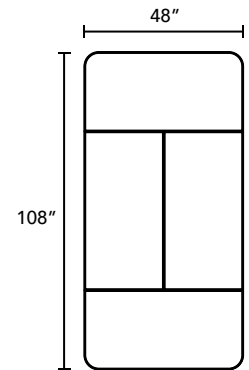

TRELLO

TYPICALS BOOK

DFGO

STUDIO

Item Code	Description	Qty	Unit List	Total List
TR6030-RC-SL	60" x 30" Rectangular Training Table	2	1147	2294
			Total	\$2,294

Item Code	Description	Qty	Unit List	Total List
TR4824-RC-SL	48" x 24" Rectangular Training Table	2	1031	2062
TR6024-RC-SL	60" x 24" Rectangular Training Table	2	1084	2168
			Total	\$4,230

Item Code	Description	Qty	Unit List	Total List
TR6030-DT6-SL	60" x 30" D-Top Training Table	2	1327	2654
			Total	\$2,654

Item Code	Description	Qty	Unit List	Total List
TR4824-DT6-SL	48" x 24" D-Top Training Table	2	1211	2422
TR6024-RC-SL	60" x 24" Rectangular Training Table	2	1084	2168
			Total	\$4,590

Item Code	Description	Qty	Unit List	Total List
TR7230-RC-SL	72" x 30" Rectangular Training Table	6	1210	7260
			Total	\$7,260

Item Code	Description	Qty	Unit List	Total List
TR6030-RC-SL	60" x 30" Rectangular Training Table	8	1147	9176
			Total	\$9,176

Item Code	Description	Qty	Unit List	Total List
TR7224-AT-L30-SL	72" x 30" Left Angled Table	2	1390	2780
TR7224-AT-R30-SL	72" x 30" Right Angled Table	2	1390	2780
			Total	\$5,560