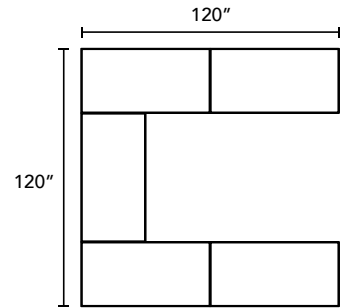

TRELLO

TYPICALS BOOK

DFGO

STUDIO

Item Code	Description	Qty	Unit List	Total List
TR6030-RC-SL	60" x 30" Rectangular Training Table	2	1147	2294
			Total	\$2,294

Item Code	Description	Qty	Unit List	Total List
TR4824-RC-SL	48" x 24" Rectangular Training Table	2	1031	2062
TR6024-RC-SL	60" x 24" Rectangular Training Table	2	1084	2168
			Total	\$4,230

Item Code	Description	Qty	Unit List	Total List
TR6030-DT6-SL	60" x 30" D-Top Training Table	2	1327	2654
			Total	\$2,654

Item Code	Description	Qty	Unit List	Total List
TR4824-DT6-SL	48" x 24" D-Top Training Table	2	1211	2422
TR6024-RC-SL	60" x 24" Rectangular Training Table	2	1084	2168
			Total	\$4,590

Item Code	Description	Qty	Unit List	Total List
TR7230-RC-SL	72" x 30" Rectangular Training Table	6	1210	7260
			Total	\$7,260

Item Code	Description	Qty	Unit List	Total List
TR6030-RC-SL	60" x 30" Rectangular Training Table	8	1147	9176
			Total	\$9,176

Item Code	Description	Qty	Unit List	Total List
TR7224-AT-L30-SL	72" x 30" Left Angled Table	2	1390	2780
TR7224-AT-R30-SL	72" x 30" Right Angled Table	2	1390	2780
			Total	\$5,560