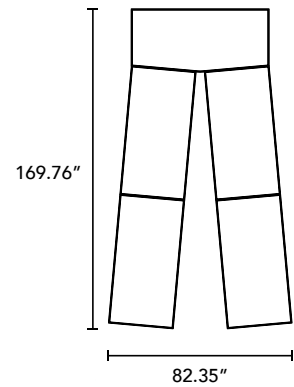

Item Code	Description	Qty	Unit List	Total List
TR5124-PN-SL	51" w Pointed Rectangular Training Table	1	1306	1306
TR7224-RC-SL	72" x 24" Rectangular Training Table	4	1136	4544
			Total	$5,850