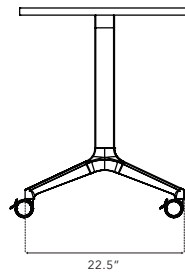

DIMENSIONS

Trello series is GREENGUARD Indoor Air Quality Certified® assuring Trello series meet strict chemical emissions limits, contributing to the creation of healthier interiors. The use of GREENGUARD Certified furniture can help design teams earn points in green building rating systems, satisfy code or ordinance criteria, and meet the indoor air quality specific RFP requirements.

Architects, designers, and building professionals can specify FSC®-certified products in order to achieve a point from the U.S. Green Building Council's Leadership in Energy and Environmental Design (LEED) Rating System. For more information contact OFGO head office.