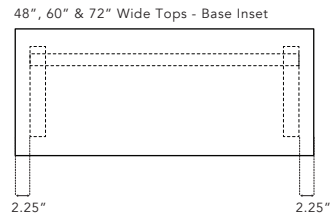

DIMENSIONS

Trello series is GREENGUARD Indoor Air Quality Certified® assuring Trello series meet strict chemical emissions limits, contributing to the creation of healthier interiors. The use of GREENGUARD Certified furniture can help design teams earn points in green building rating systems, satisfy code or ordinance criteria, and meet the indoor air quality specific RFP requirements.

Architects, designers, and building professionals can specify FSC®-certified products in order to achieve a point from the U.S. Green Building Council's Leadership in Energy and Environmental Design (LEED) Rating System. For more information contact OFGO head office.