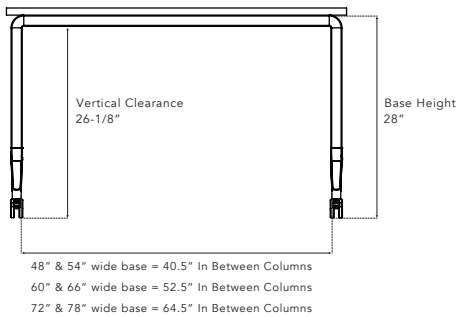

DIMENSIONS

Trello series is GREENGUARD Indoor Air Quality Certified® assuring Trello series meet strict chemical emissions limits, contributing to the creation of healthier interiors. The use of GREENGUARD Certified furniture can help design teams earn points in green building rating systems, satisfy code or ordinance criteria, and meet the indoor air quality specific RFP requirements.

Architects, designers, and building professionals can specify FSC®-certified products in order to achieve a point from the U.S. Green Building Council's Leadership in Energy and Environmental Design (LEED) Rating System. For more information contact OFGO head office.