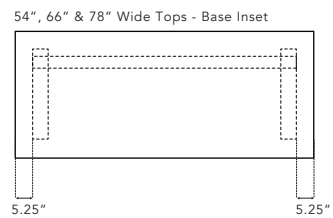

DIMENSIONS

Trello series is GREENGUARD Indoor Air Quality Certified® assuring Trello series meet strict chemical emissions limits, contributing to the creation of healthier interiors. The use of GREENGUARD Certified furniture can help design teams earn points in green building rating systems, satisfy code or ordinance criteria, and meet the indoor air quality specific RFP requirements.

Architects, designers, and building professionals can specify FSC®-certified products in order to achieve a point from the U.S. Green Building Council's Leadership in Energy and Environmental Design (LEED) Rating System. For more information contact OFGO head office.