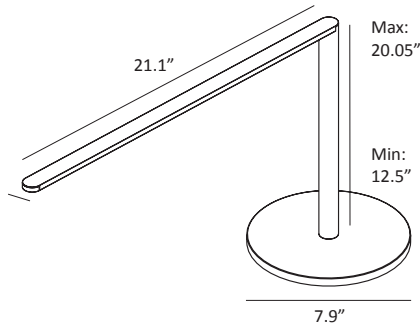

Lumens: 300
Footcandles: 100
Lux: 1080
Energy Consumption: 6.5 W. 9 hour auto-shutoff timer.
Rated Lifespan: 50,000 hours
Color Temperature: Variable from 2,700 K to 4,000 K
Color Rendering Index (CRI) : 83
Brightness Adjustability: Continuous dimming (touchstrip)
Material: Aluminum, plastic
USB port: Built-in; 1A
Safety Rating: C-UL-US Certified
Warranty: 5 years
Voltage: 120V
Standard Finishes: Matte Red, Matte White, Metallic Black, Silver

L7- - - -

MBK = Metallic Black
SIL = Silver
MRD = Matte Red
MWT = Matte White
DSK = Desk lamp
FLR = Floor lamp

Lady7 Desk Lamp