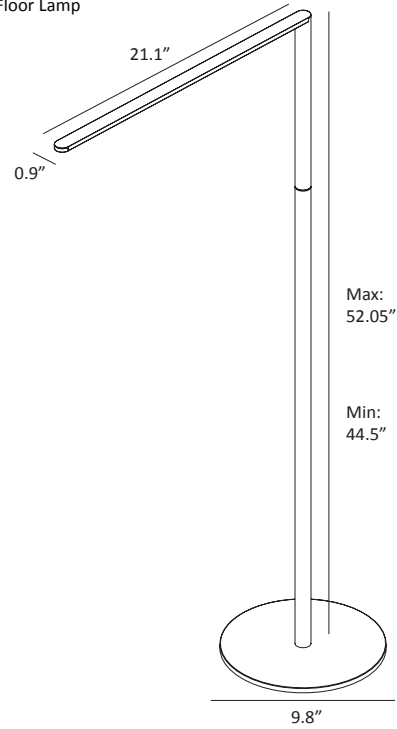

KONCEPT

The ultimate minimalist

LADY 7

Designed with a wispy-thin silhouette, Lady7 emits a beautifully diffused, linear light. This timeless piece is available as a desk lamp or floor lamp. Its body features a telescopic method of adjustability. The light color is tuneable from cool to warm. With her contemporary clean lines and ability to tune the brightness or color temperature, Lady7 is a gorgeous task light for any interior.

2014 Japan Good Design Award
2014 Gold Spark Award
2014 Interiors & Sources Readers' Choice Award
2015 iF Design Award

Designers
Kenneth Ng & Edmund Ng

Lumens: 300
 Footcandles: 100
 Lux: 1080
 Energy Consumption: 6.5 W. 9 hour auto-shutoff timer.
 Rated Lifespan: 50,000 hours
 Color Temperature: Variable from 2,700 K to 4,000 K
 Color Rendering Index (CRI) : 83
 Brightness Adjustability: Continuous dimming (touchstrip)
 Material: Aluminum, plastic
 USB port: Built-in; 1A
 Safety Rating: C-UL-US Certified
 Warranty: 5 years
 Voltage: 120V
 Standard Finishes: Matte Red, Matte White, Metallic Black, Silver

L7- - - -

MBK = Metallic Black
 SIL = Silver
 MRD = Matte Red
 MWT = Matte White
 DSK = Desk lamp
 FLR = Floor lamp

Lady7 Desk Lamp

Lady7 Floor Lamp

Potential LEED Points

Integrative Process (Possible 2 points)

Photometrics: Light source placed 15" away from work surface