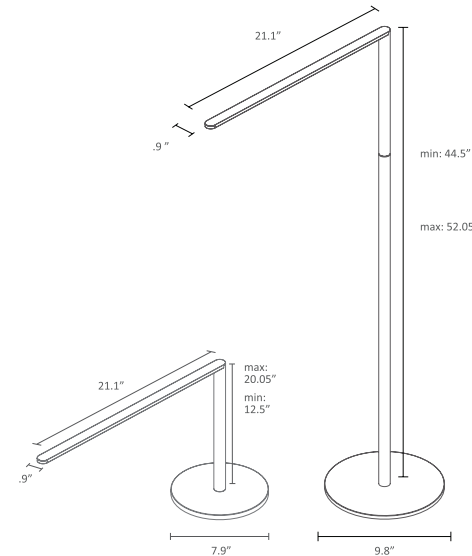

Details

- 6.5 watts consumption
- 50,000 hours lifespan
- 2,700 / 4,000 K light color
- Continuous dimming
- 10' cord
- Metallic Black / Silver / Matte White / Matte Red

KONCEPT

Koncept
429 E. Huntington Drive, Monrovia, CA 91016
T 323.261.8999
F 323.261.8998
sales@koncept.com

koncept.com