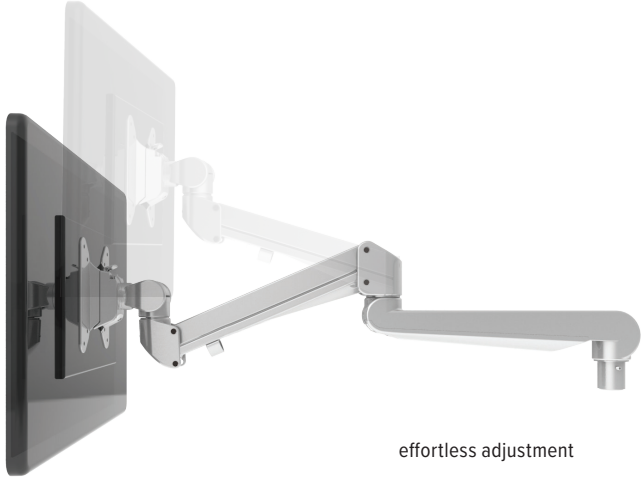

Edge[®]-Wall

Single wall monitor arm

Edge-Wall

Single wall monitor arm

esi

effortless adjustment

cable management

landscape/portrait rotation

VESA quick release

integrated allen key storage

Product specs

- Finger touch dynamic height adjustment
- Recommended for wall mount applications
- 12.0" height adjustment range
- 23.5" arm extension
- 4.0" arm retraction
- +90°/-25° tilt
- ±90° rotation
- 6.5 lb.–17.6 lb. weight capacity
- VESA 75mm/100mm quick release
- 180° lock-out feature
- Warranty: 15 yr.

Model

- EDGE-WALL-SLV

Edge-Wall

Single wall monitor arm