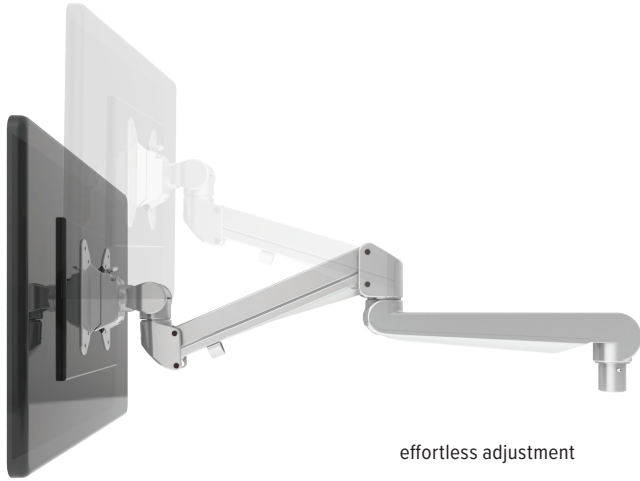

Edge[®]-Slat

Slat wall monitor arm

Edge-Slat

Slat wall monitor arm

esi

effortless adjustment

Product specs

- Finger touch dynamic height adjustment
- Recommended for slat wall applications 0.8"–2.8" wide
- 12.0" height adjustment range
- 13.0" arm extension
- 3.0" arm retraction
- +90°/-25° monitor tilt
- ±90° VESA rotation
- 6.5 lb.–17.6 lb. weight capacity
- VESA 75mm/100mm quick release
- 180° lock-out feature
- Warranty: 15 yr.

GSA

cable management

landscape/portrait rotation

Model

- EDGE-SLAT-SLV

VESA quick release

integrated allen key storage

Edge-Slat

Slat wall monitor arm