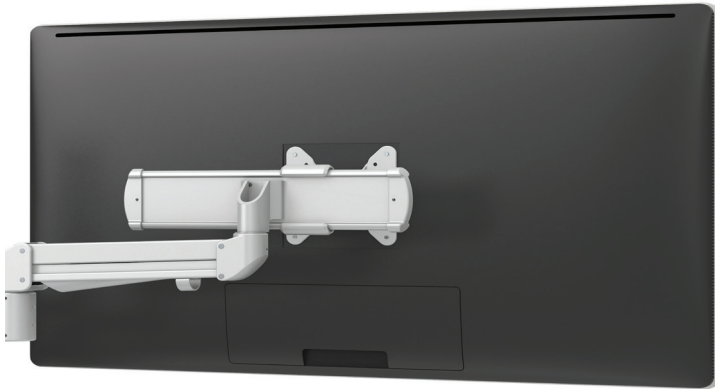

Edge[®] / Evolve slider mount

VESA slider

Edge/Evolve slider mount

VESA slider

esi

Product specs

- Sliders provide extended lateral adjustment
- Ideal for positioning monitors of varying sizes side-by-side
- 8.5" adjustment from left to right
- Retrofits with the Edge® and Evolve series
- Not compatible with the Eppa™, Edge-Max, Kata™, or Kata™EX series
- Adds an additional 2.2 lb.
- Adds an additional 2.5" depth to VESA
- Patented slider design for exclusive ESI use
- Warranty: 15 yr.

GSA

Model

- EDV-SLD-SLV
- EDV-SLD-BLK
- EDV-SLD-WHT

Edge/Evolve slider mount

VESA slider

The end caps prevent the VESA from sliding off the Slider