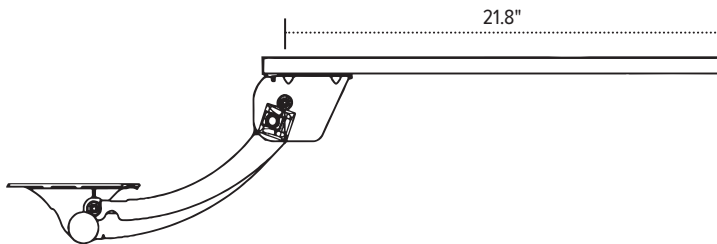

# AA780DAT

Articulating arm

esi

Positive tilt

Negative tilt

## Product specs

---

The AA780DAT combines ultra-smooth adjustment with the convenience of a lift-and-lock and the precise placement of a dial-a-tilt.

- Lift-and-lock height adjustment
- Dial-a-tilt indicator gauge
- 21.8" glide track
- 22.0" min. clearance for full retraction
- +10°/-15° tilt adjustment
- 12.9" height adjustment range
  - 8.2" above track | 4.7" below track
- 360° glide track rotation
- Positions flush with worksurface
- Recommended for any platform
- Warranty: 15 yr.