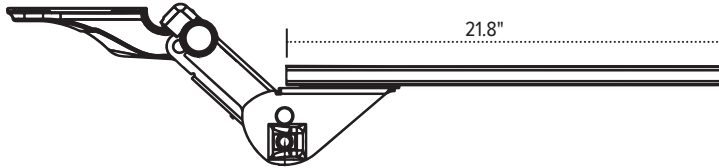

AA750DAT

Articulating arm

AA750DAT

esi

Articulating arm

Positive tilt

Negative tilt

Product specs

The AA750DAT combines ultra-smooth adjustment with the convenience of a lift-and-lock and the precise placement of a dial-a-tilt.

- Lift-and-lock height adjustment
- Dial-a-tilt adjustment
- 21.8" glide track
- 22.0" min. clearance required for full retraction
- +10°/-15° tilt adjustment
- 7.1" height adjustment range
 - 2.2" above track | 4.9" below track
- 360° glide track rotation
- Positions flush with worksurface
- Recommended for any platform
- Warranty: 15 yr.