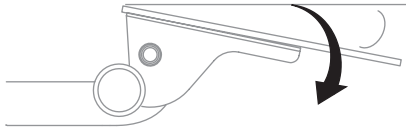

AA750DAT

esi

Articulating arm

Positive tilt