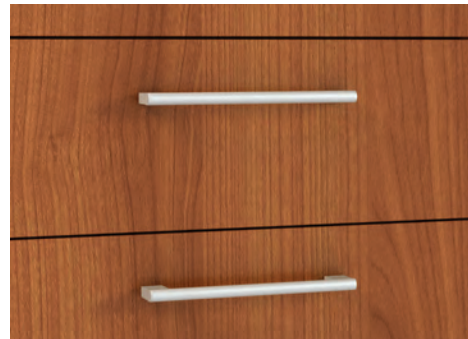

Finish Options

- a Amber Cherry
- b Natural Cherry
- c Cinnamon Cherry
- d Old World Mahogany
- e Natural Walnut
- f Royale Walnut
- g Richleigh Walnut
- h Empire Walnut
- i Crescent Cherry on Walnut
- j Espresso Walnut
- k Sunrise Maple

Metallix is offered in 11 standard finishes on cherry, walnut and maple solids and veneers.

METALLIX

Executive Arc Top desk.
Credenza with center cabinet and filing drawers.
Storage Hutch with aluminum framed frosted glass doors.

Shown in Sunrise Maple.

Details

- A Knife profiled top.
- B Bar drawer pull.
- C Aluminum framed frosted glass doors.

A

B

C