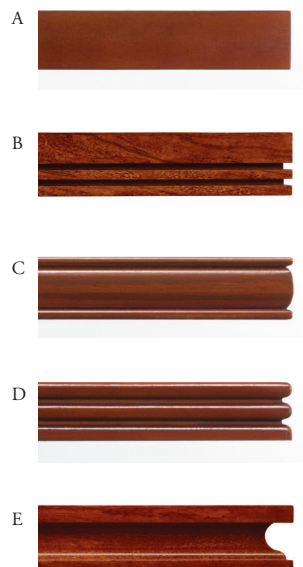

*f*

*g*

*h*

*i*

*j*

*k*

**Finishes**

- a Royale Walnut
- b Richleigh Walnut
- c Empire Walnut
- d Old World Mahogany
- e Crescent Cherry on Walnut
- f Espresso Walnut
- g Amber Cherry
- h Cinnamon Cherry
- i Mocha Cherry
- j Collector's Cherry
- k Mahogany on Cherry

**Edge Profiles**

**Edge Profiles**

- A Square
- B Kerf
- C Tri-Oval
- D Reeded
- E Classic

a la curve is offered in 12 Standard Finishes on Cherry, Walnut and Maple Solids and Veneers.