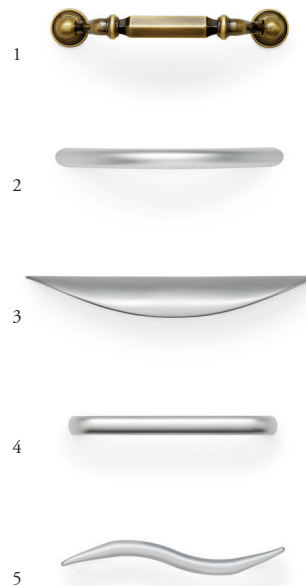

**Edge Profiles**

**Edge Profiles**

- A Square
- B Kerf
- C Tri-Oval
- D Reeded
- E Classic

a la curve is offered in 12 Standard Finishes on Cherry, Walnut and Maple Solids and Veneers.

# a la curve

Computer Credenza Workstation with attaching File Cabinets and Stacking Bookcases.

Shown in Amber Cherry

**Pull Options**

**Pull Options**

- 1 Classic (brass only)
- 2 Arc (nickel or black)
- 3 Crescent (nickel or black)
- 4 Bar (nickel or black)
- 5 Wave (nickel or black)